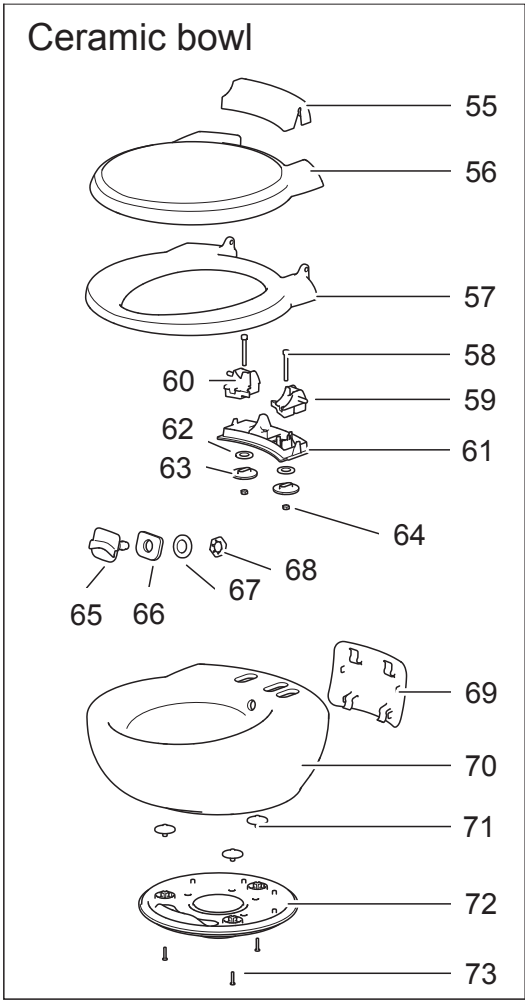

C263-S

Single spare part number   Assembly spare part number

	Single spare part number	Assembly spare part number
1	cover	9340162
2	Seat	
3	Bowl inner	
4	Bowl outer	
5	Ring blade mechanism	
6	Water diverter	
7	Handle	9340247
8	Sticker control panel	93403
9	Control panel SN	93404
9	Control panel SW	93405
9	Control panel FF	93406
10	Wall box	
11	Base upper	
12	Seal Base wall	
13	Base frame	
14	Retainer bracket	
15	Screw 3.9 x 14	
16	Bowl retainer bracket	50733
17	Vent plate	
18	Base lower	
19	Side cover left	
20	Screw 3.9 x 14	
21	Screw 3.9 x 14	
22	Side cover right	
23	Housing main PCB	9340762
24	Reed switch (single level)	93408
24	Reed switch (multi level)	93409
25	Screw 3.9 x 14	
26	Screw 3.9 x 22	50735
27	Bushing	
28	Saddle	
29	Bowl retainer	
30	Vacuum breaker	16833
31	Water supply tube	
32	Nozzle	
33	O-ring	
34	Electric valve	23709
35	Water supply tube	
36	Wire harness