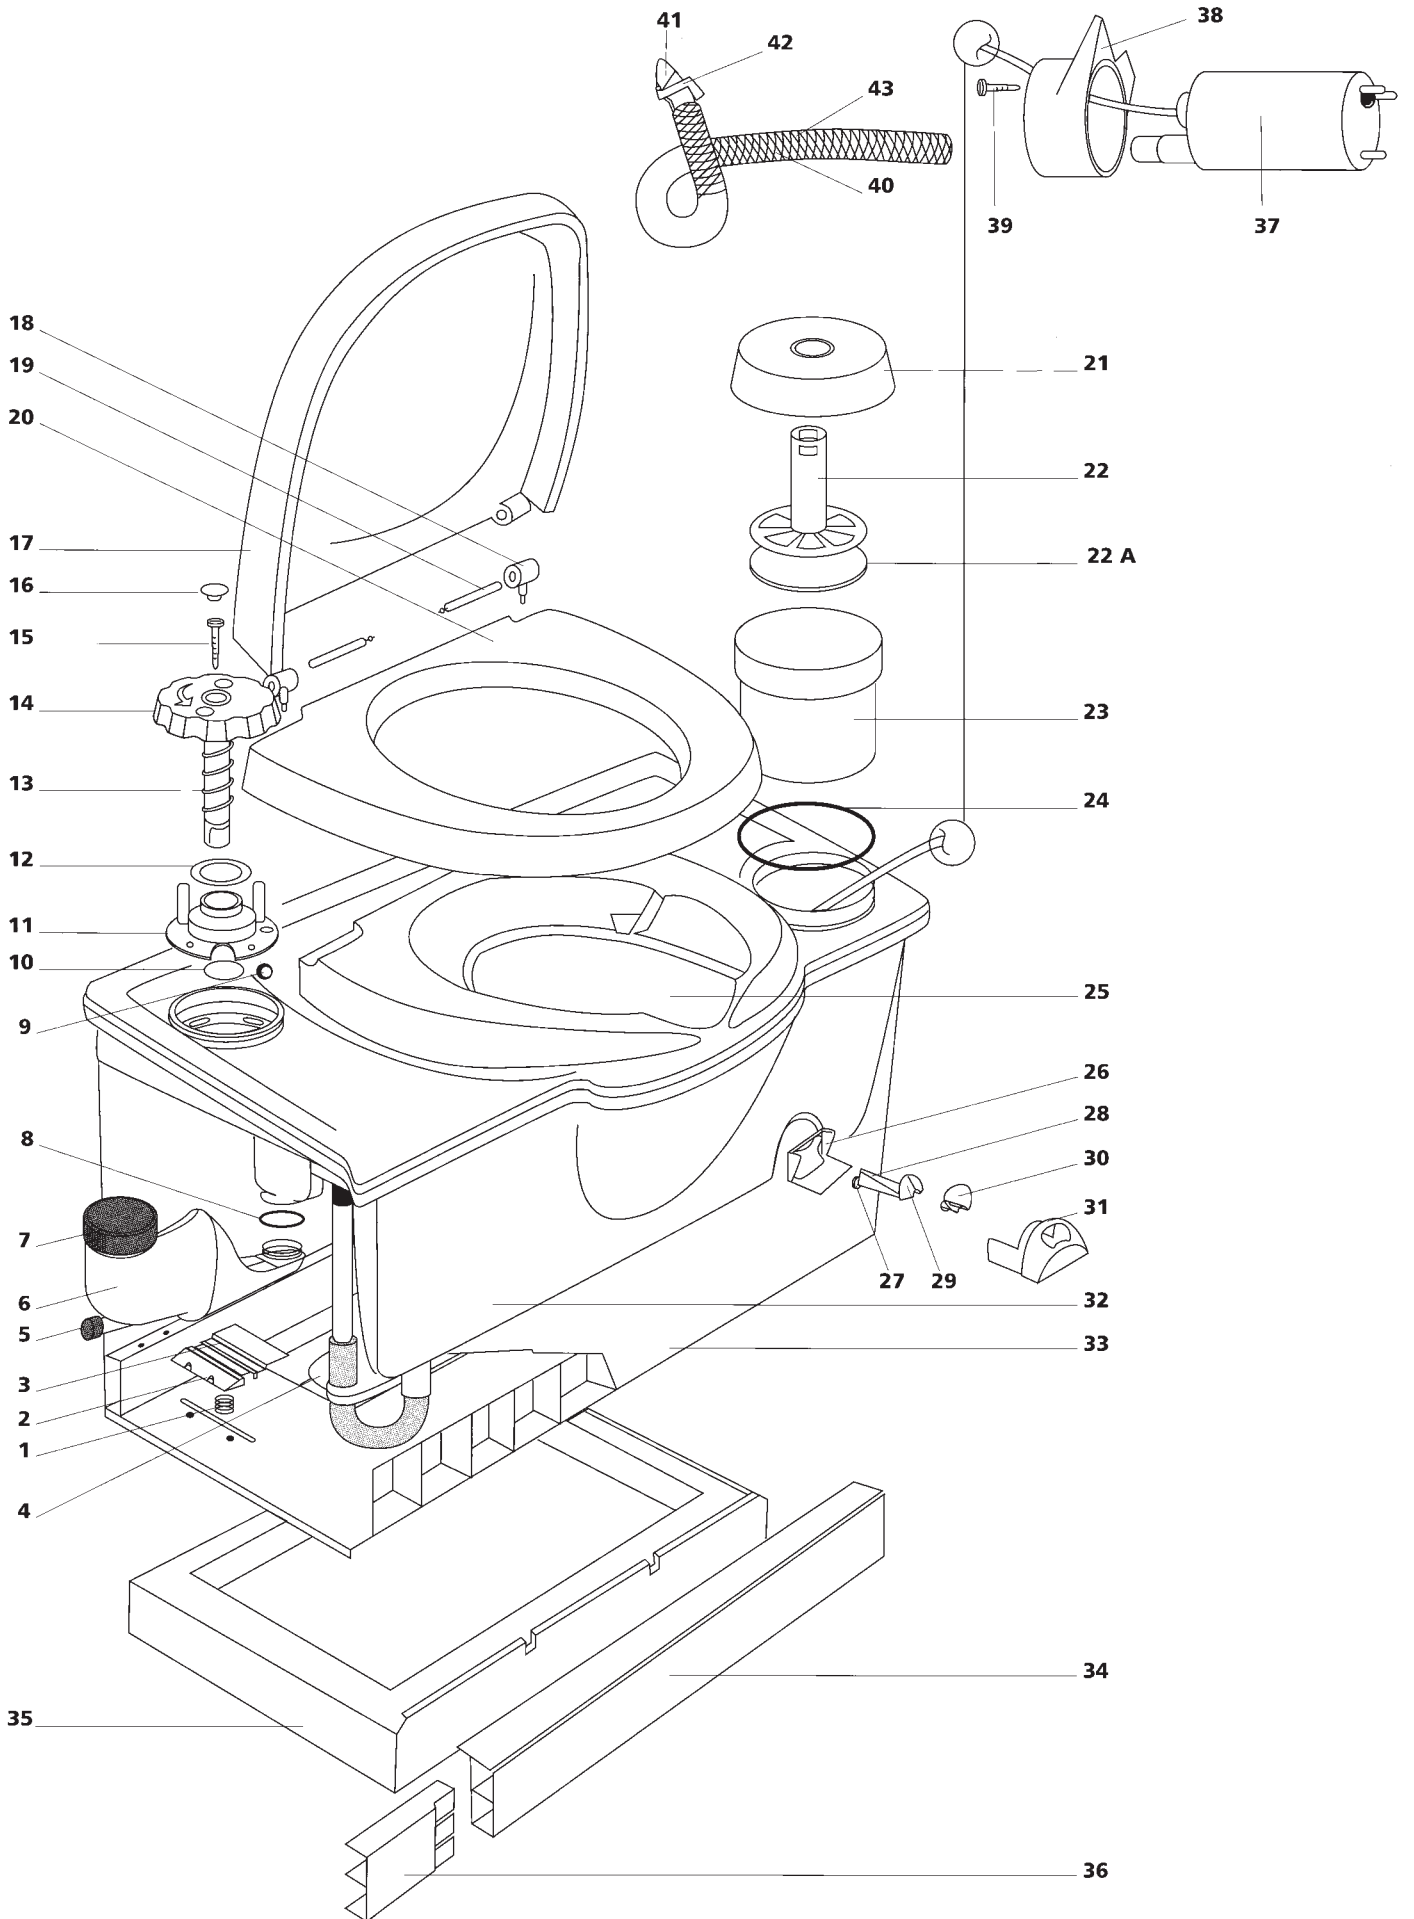

Cassette C2

Cassette C2

	Single spare part number	Assembly spare part number	
1	Spring clip retainer	1635078	
2	Clip retainer		
3	Clip		
4	Drip tray	1616678	
5	Draincap waterfillfunnel	1638174	
6	Waterfillfunnel		
7	Cap waterfillfunnel		
8	O-ring		
9	Ball float		
10	O-ring		
11	Stop retainer		
12	Nylon bushing	1637762	
13	Spring flush knob		
14	Flush knob		
15	Screw		
16	Plug flush knob		
17	Cover		
18	Hinge post	1618362	1619462
19	Hinge pin		
20	Seat		
21	Tissue cap		
22	Tissue holder		
22	A Tissue bracket		
23	Tissuewell		
24	O-ring		
25	Bowl		
26	Dial support	1617110	
27	Magnet		
28	Level indicator dial		
29	Decal level indicator		
30	Lens		
31	Level indicator bezel	1617162	
32	Watertank		
33	Base		
34	Frontpanel		
35	Basepad		
36	Extension frontpanel	1626662	
37	Pump	16374	
38	Pump retainer		
39	Screw		
40	Flush tube	1637862	
41	O-ring		
42	Nozzle		
43	Flow restrictor		
	Pump connector	21050