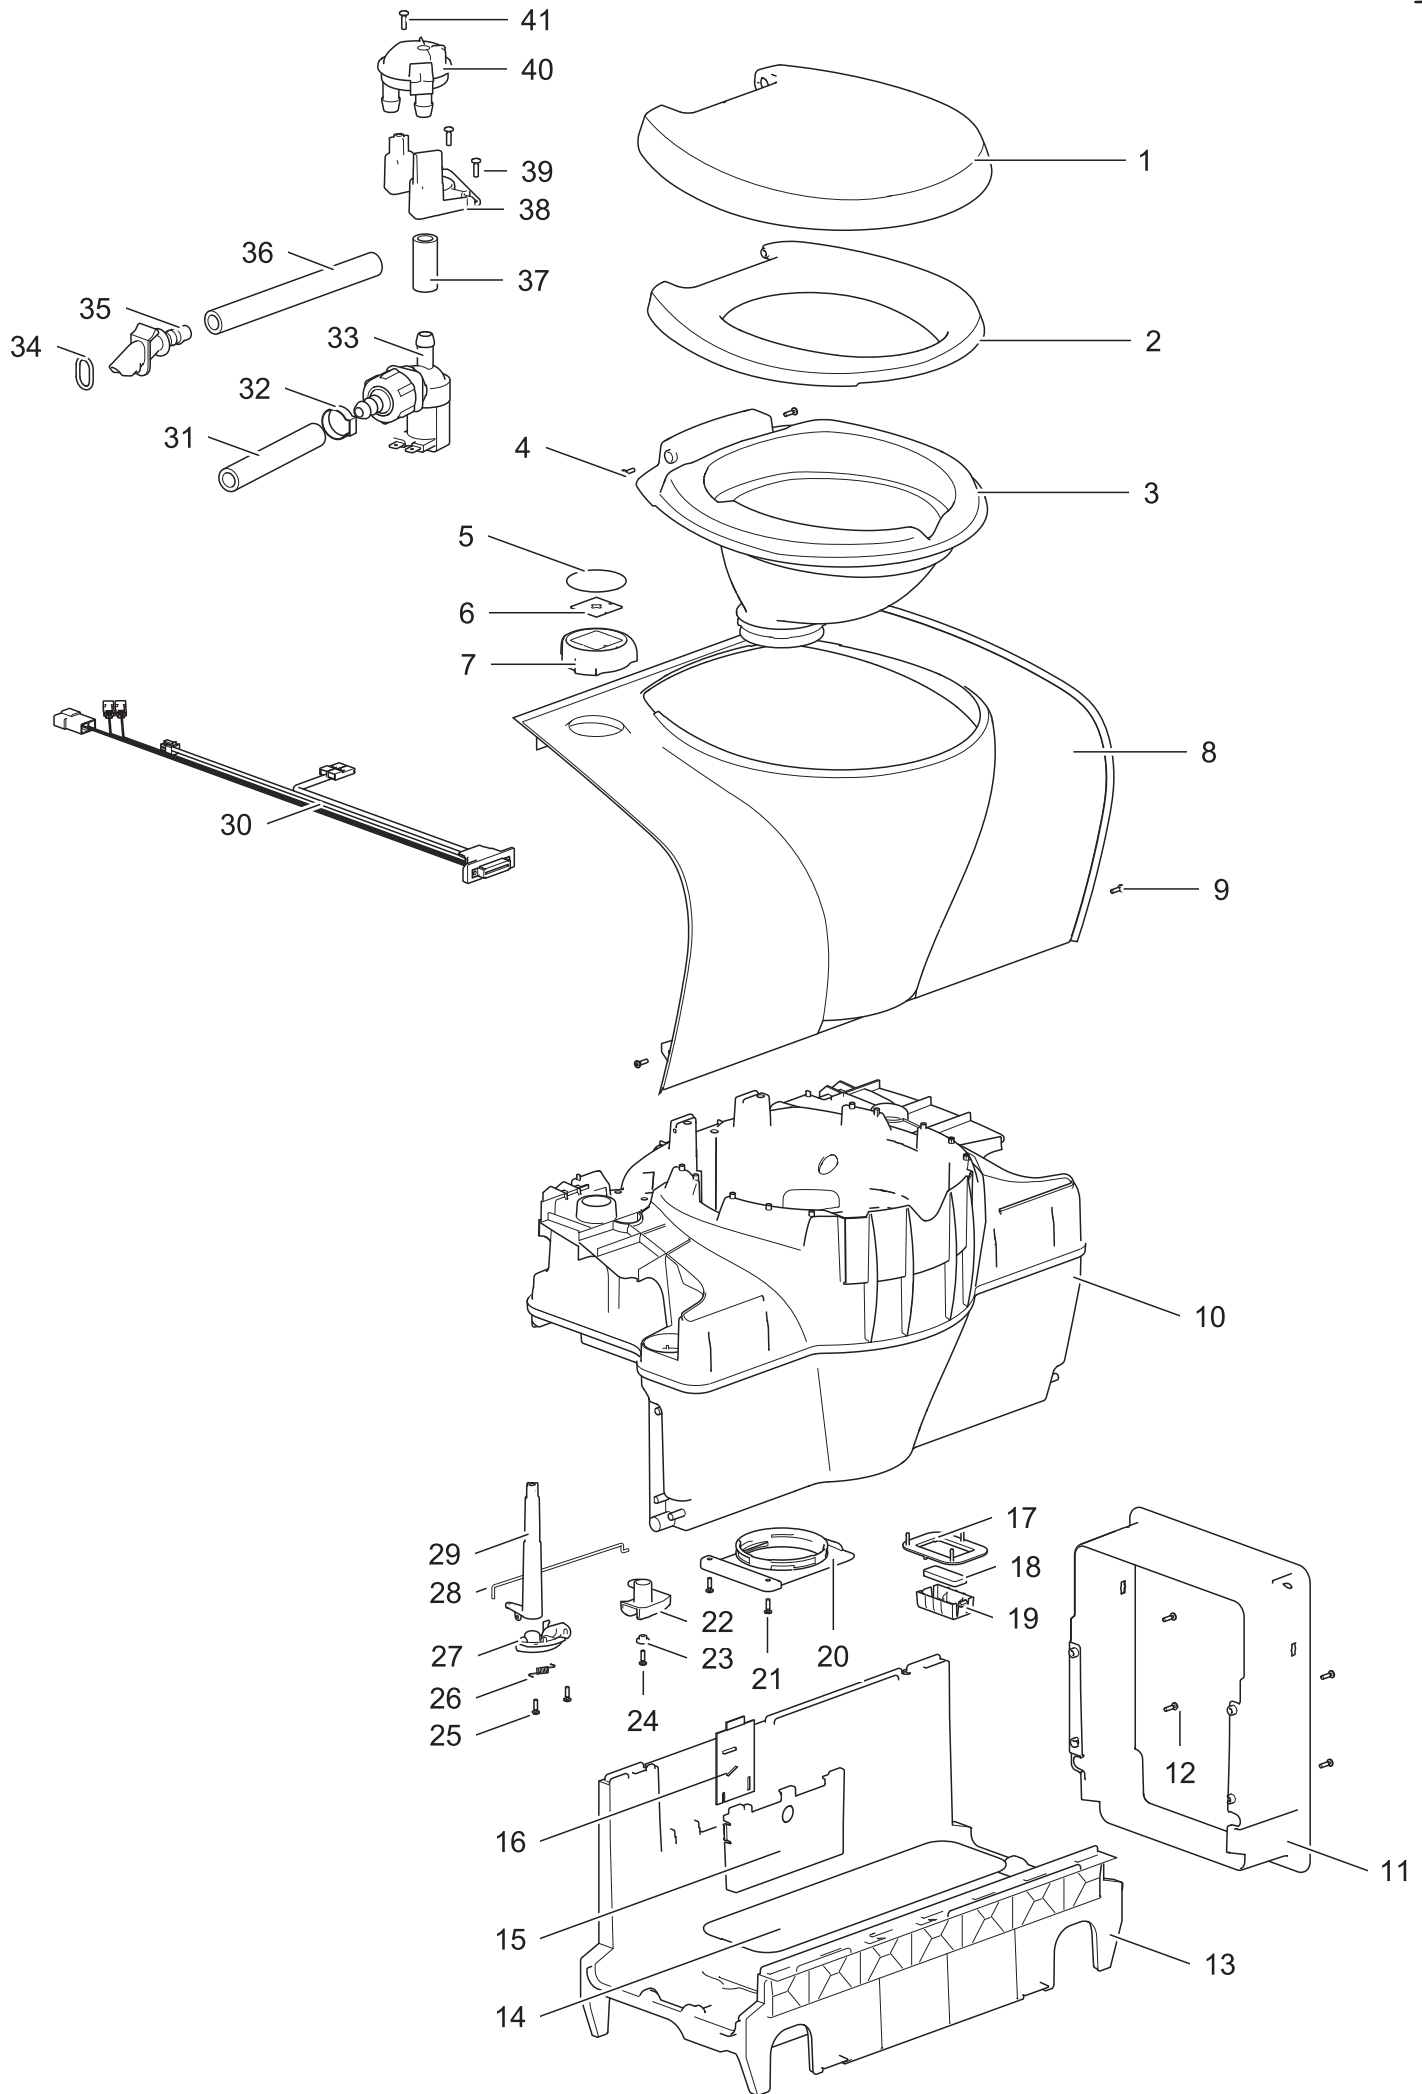

		Single spare part number	Assembly spare part number	Colours available
1	Cover		90713	62, 127
2	Seat			
3	Bowl			
4	Screw			
5	Sticker control knob		C-version 90701	62, 127
6	Control PCB		X-version 90709	62, 127
7	Control knob			
8	Cosmetic cover Straight Curved			
9	Screw			
10	Water level sensor	90702 (X version only)		
11	Bench welded			
12	Water fill cap	1684816	90710 (150mm) 90719 (180mm)	
13	Water fill funnel 150mm Water fill funnel 180mm			
14	O-ring			
15	Water fill elbow			
16	O-ring			
17	Tube PVC			
18	Drain connector			
19	Sight tube		90703 (excluding item 20)	
20	Clip sight tube	90711		
21	Drain tube			
22	Tunnel			
23	Screw			
24	Base			
25	Pocket cover			
26	PCB cover			
27	Main PCB	90704 (C version)		
28	Retaining plate			
29	Magnet			
30	Magnet basket			
31	Flange lock			
32	Screw			
33	Saddle			
34	Bushing			
35	Screw			
36	Screw			
37	Spring			
38	Bracket			
39	Link			
40	Shaft		51802 (including 33, 37, 38)	
41	Drain plug			
42	O-ring			
43	Blind plug water fill			
44	Pump	16374		
45	Water supply tube		90705127	
46	Nozzle			
47	O-ring			
48	Wiring harness			