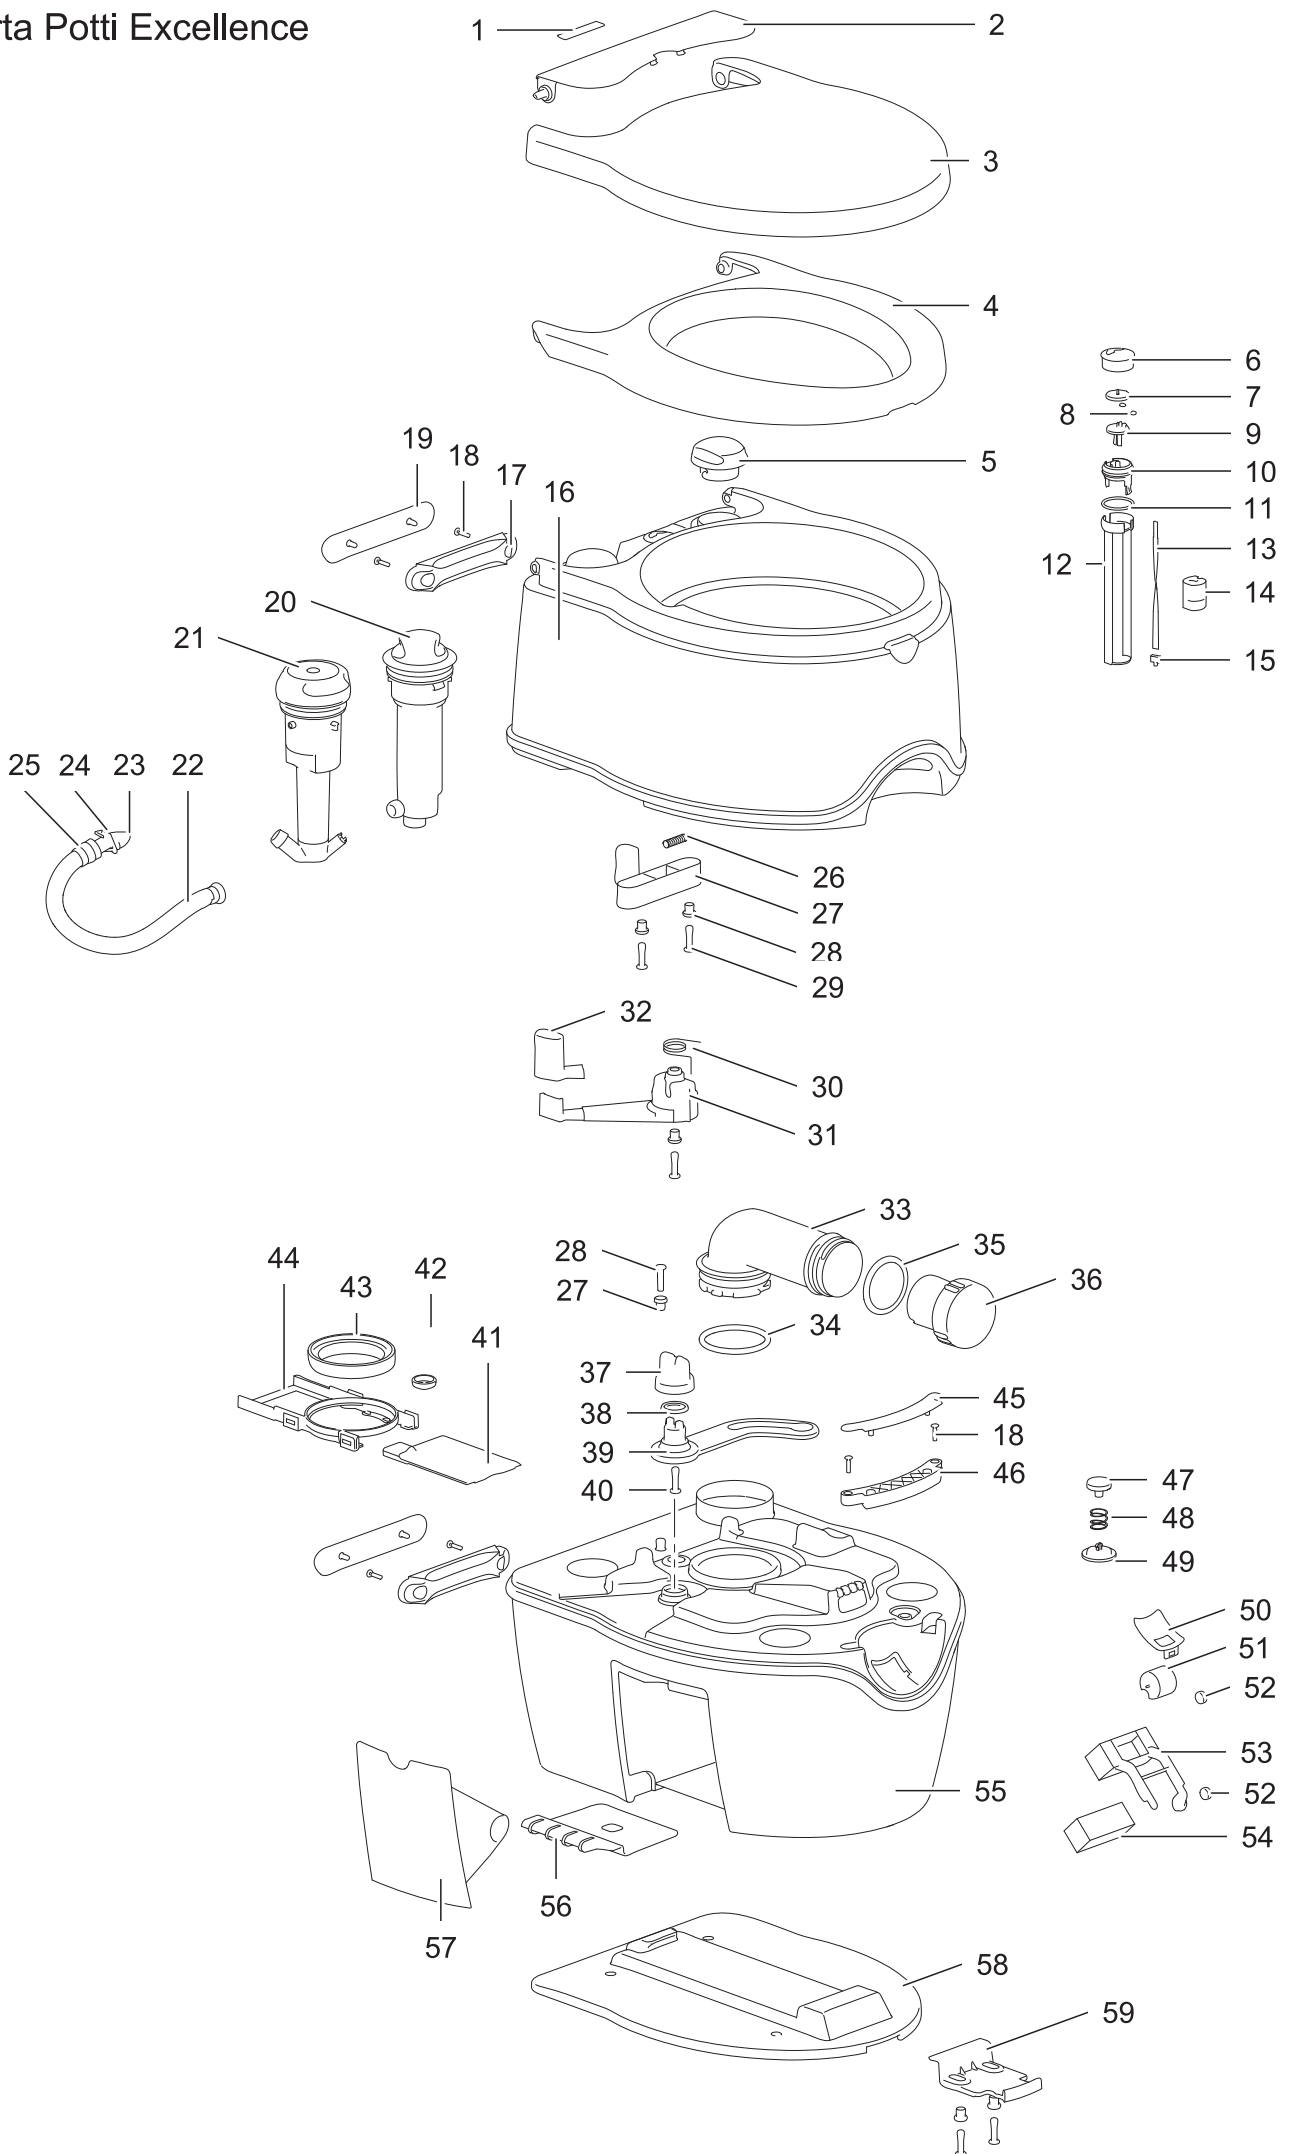

Porta Potti Excellence

PP Excellence

Single spare part number

Assembly spare part number

1	Sticker logo		92403111 (Signal white)
2	Small cover		9240366 (Light ivory)
3	Cover		92403130 (Ruby red)
4	Seat		92403135 (Light grey granite)
5	Cap water fill		92404111 (Signal white) 9240466 (Light ivory) 92404130 (Ruby red) 92404135 (Light grey granite)
6	Water level indicator cover		92405111 (Signal white) 9240566 (Light ivory) 92405130 (Ruby red) 92405135 (Light grey granite)
7	Water level indicator lens		
8	Magnet		
9	Dial upper		
10	Water level indicator housing		
11	O-ring		
12	Float guide		
13	Spill		
14	Float		
15	Cap spill		
16	Water tank		
Waterfill adaptor			
92414111			
17	Carry handle back		
18	Screw		
19	Cover carry handle back		
20	Piston pump		92401111 (Signal white) 9240166 (Light ivory) 92401130 (Ruby red)
21	Electric pump		92402135 (Light grey granite) 9240207 (Traffic grey)
22	Flush tube		
23	Nozzle		
24	O-ring		
25	Spring/plunger		
26	Spring		
27	Clasp		
28	Clasp spacer		
29	Screw		
30	Spring torsion		
31	Blade handle		
32	Cap blade handle		
33	Pour out spout		9240807 (Traffic grey) 9240838 (Grey beige) 92408132 (Signal black)
34	O-ring		
35	Seal	92406111	
36	Measuring cup pour out spout		
37	Blade opener		
38	Seal		
39	Blade driver		
40	Screw		
41	Blade		
42	Vent seal	07102	
43	Lip seal	07101