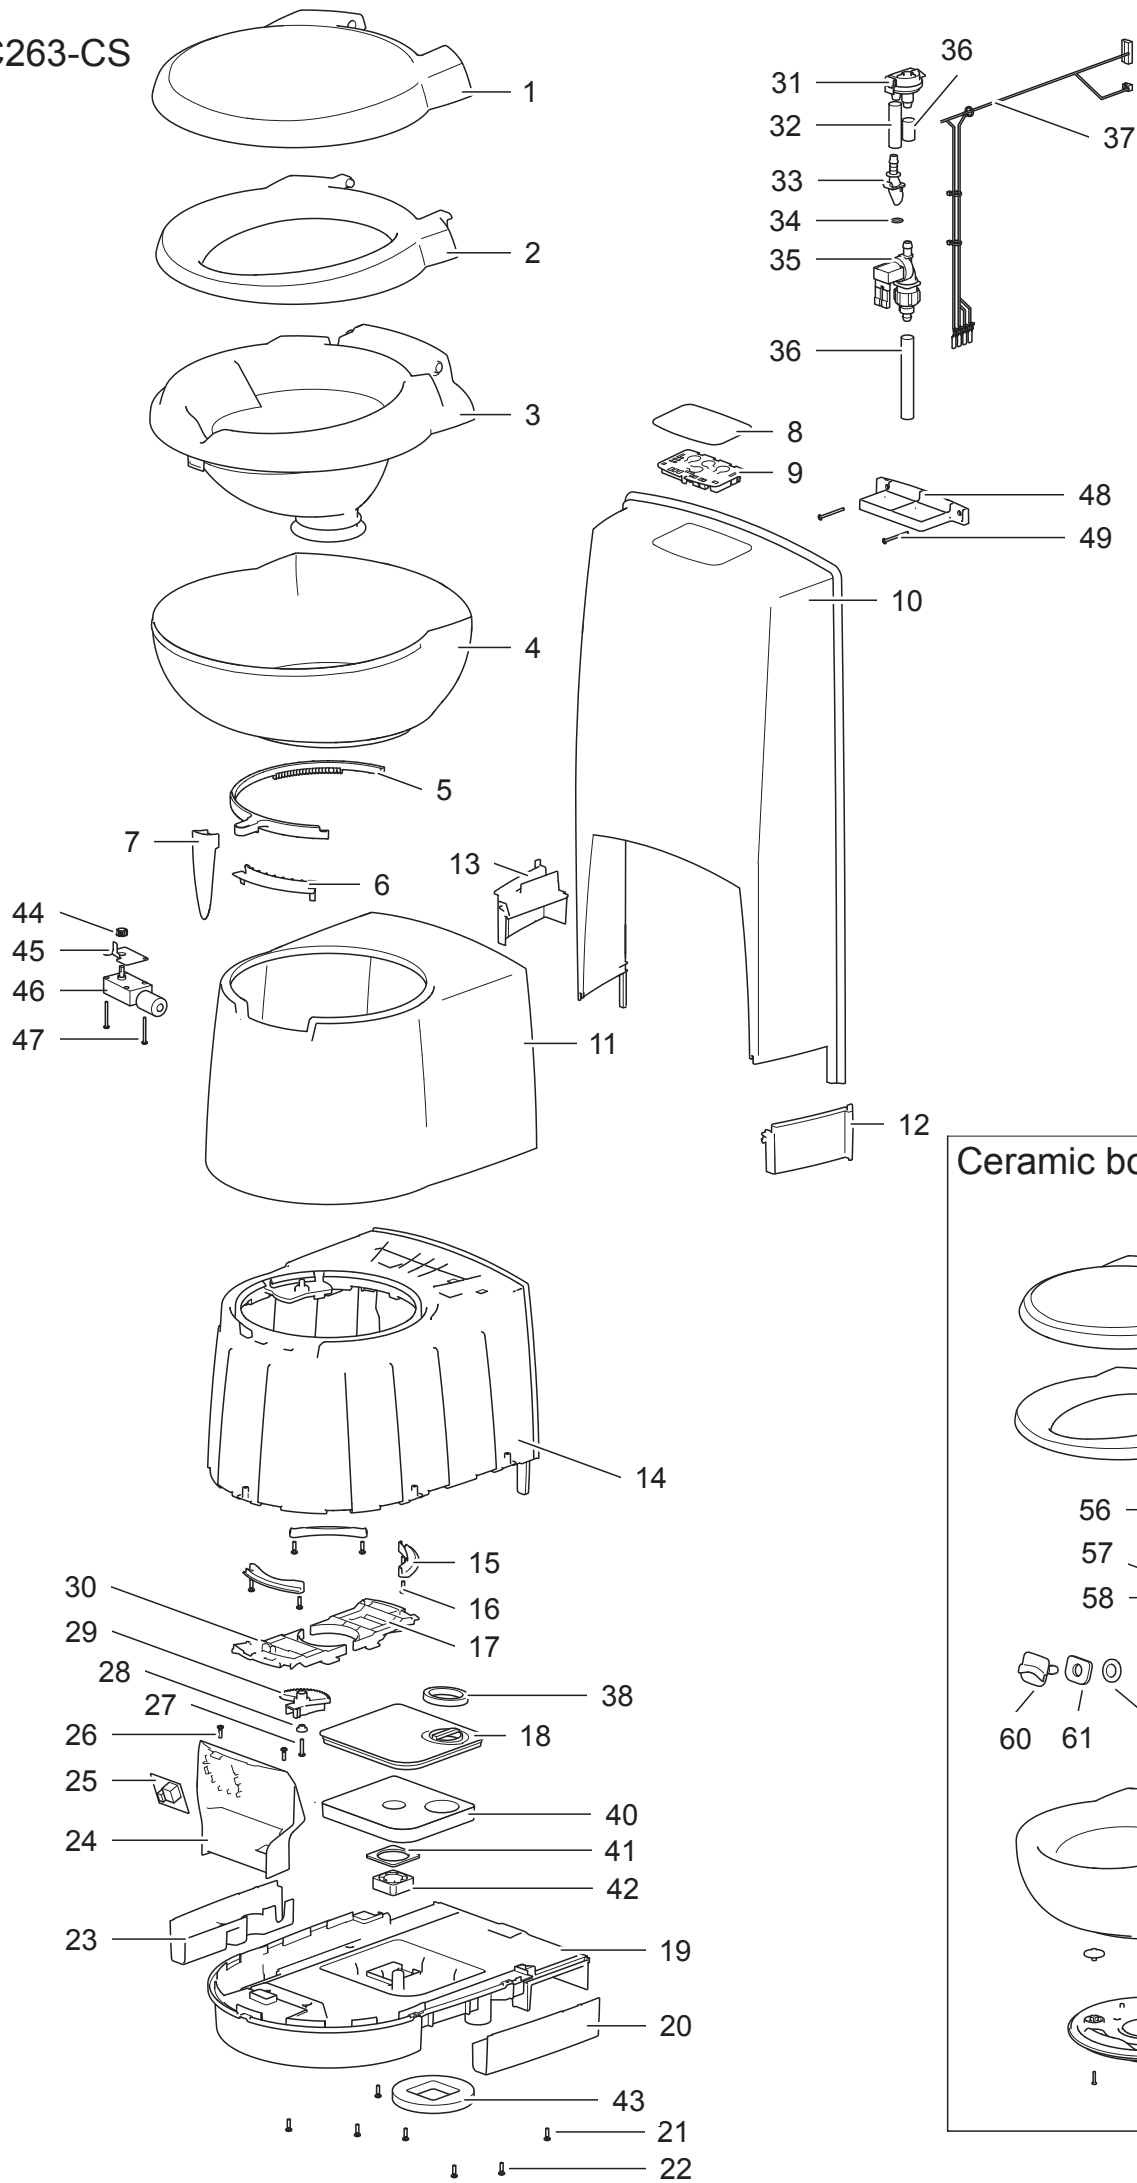

Single spare part number   Assembly spare part number   Items included

Powered outside vent

37	Seal, vent plate		
39	Filter		
40	Ventilator foam		
41	Fan	93411	
42	Seal, adaptor		

Electric Blade

43	Gear wheel motor		
44	Metal bracket electric blade		
45	Motor electric blade		
46	Screw Hilo 3,1 X 35/15 PH2		

Waste Transfer

47	Seal	50749		
48	Tube connection		5074506	
49	Seal			
50	Screw 3.9 x 14			5074706
51	Base			
52	Base cover		5074406	
53	Clicker			
54	Spring			

Ceramic Bowl

55	POD			
56	Cover			
57	Seat			
58	Inner hex head screw M6 x 50			
59	Hinge block left		9341262	
60	Hinge block right		(including number 69)	
61	Bracket seat & cover	9341362		
62	Adhesive ring	(including number 69)		
63	Plastic ring M6			
64	Nut M6			
65	Nozzle			
66	Seal		5075662	
67	Washer M17			
68	Pal nut M16			
69	Service cover			
70	China Bowl			
71	Nut rotating plate			
72	Rotating plate			
73	Screw 3.9 x 14