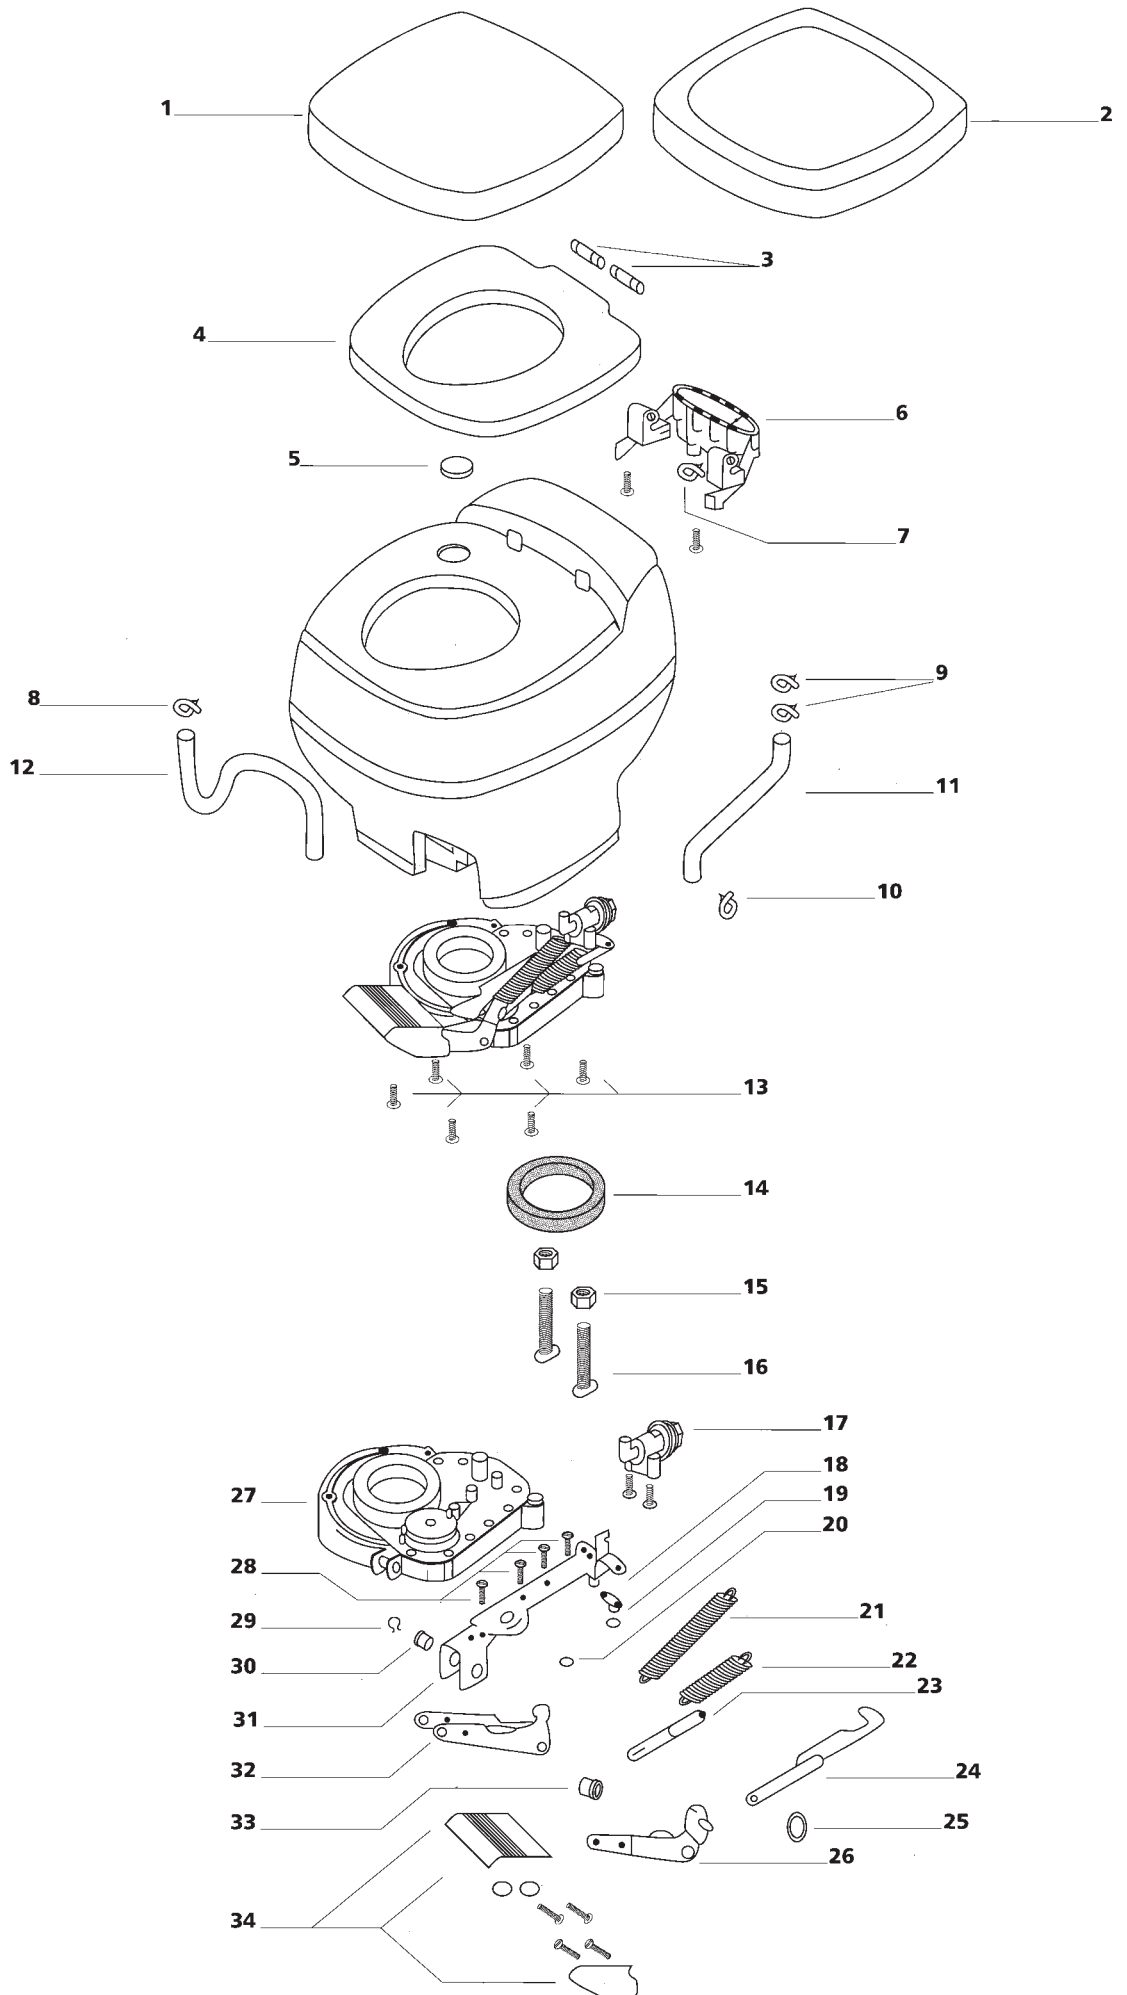

Aqua Magic Starlite/Galaxy

Aqua Magic Starlite/Galaxy

	Single spare part number	Assembly spare part number
1	Cover parchment	
2	Cover grey tan/pad	
3	Hinge pin	1618362
4	Seat	
		36768 (Seat and cover white) 36769 (Seat and cover Parch)
5	Top hole plug	
6	Vacuum breaker	2070210
7	Hose clamp	02504
8	Hose clamp	02504
9	Hose clamp	02504
10	Hose clamp	02504
11	Tube	
12	Tube	
13	Screw	03994
14	Closest flange seal	
15	Nut	
16	Closest bolt	
		08975
17	Aquamagic ball valve	
		09868 (includes 14)
18	Ball valve drive arm	
19	Lock washer	
20	Base assy nut	
21	Spring	
22	Spring	
23	Push link	
24	Drive arm	
25	Retaining ring	
26	Pedal arm	
27	Base&cover mechanism	
	Blade	24502
28	Screw	
29	Cotter pin	
30	Bushing	
31	Lever plate	
32	Pedal arm	
33	Bushing	
34	Pedal open / Pedal flush	
Mechanism seals package		08368
Mechanism Aquam magic Complete (items 14 to 34) For toilets between March 1985 and July 1990		14622
Mechanism Aquam magic Complete (items 14 to 34) For toilets after July 1990)		24203
Lipseal		08308