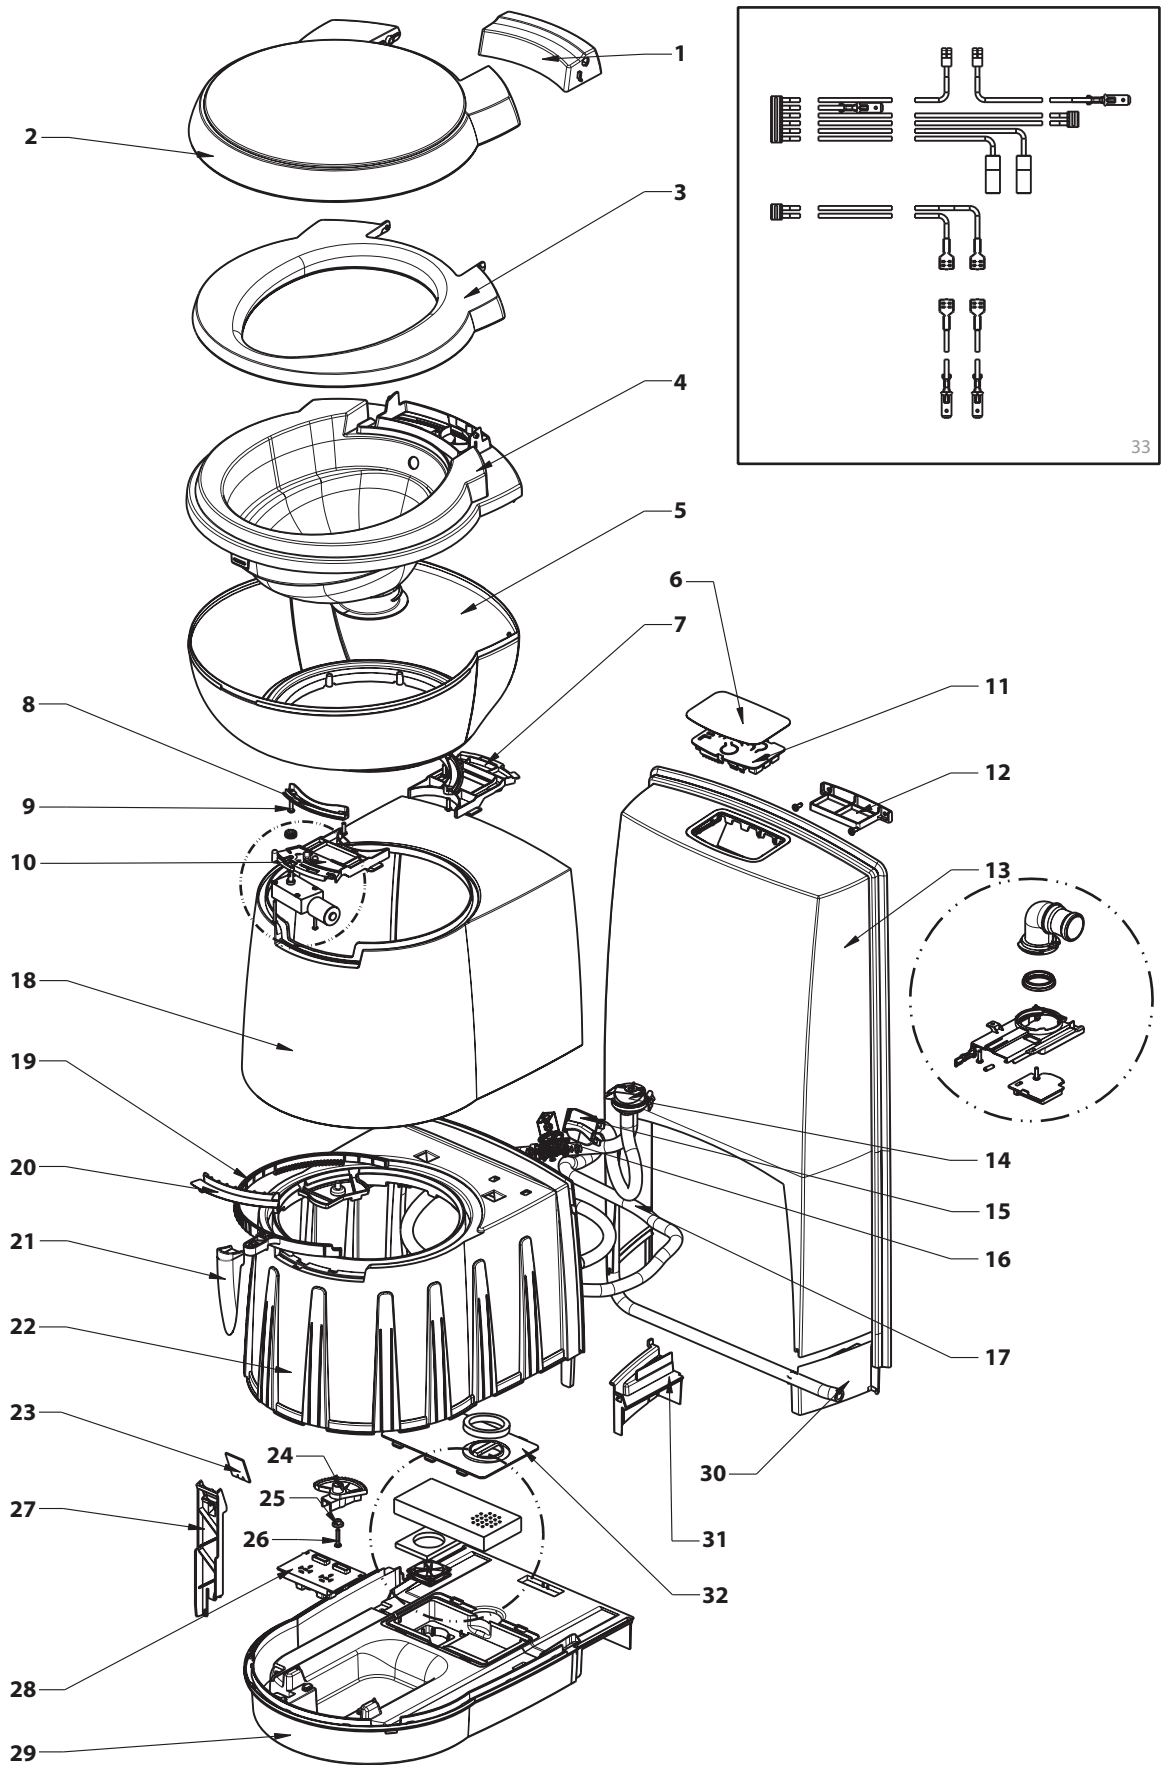

* For toilet produced after October 2005

C400 Holding Tank

C400 Holdingtank

	Single spare part number	Assembly spare part number
1 Sliding cover	3230106	
2 Blade opener		3230016 (includes item21)
3 Washer		
4 Seal parker		
5 Holding tank plate Left	3230206	
5A Holding tank plate Right	3232806	
6 Seal mechanism	50724	
7 Lipseal	23721	
8 Seal Plate		
9 Screw		
10 Retainer		32304
11 Magnet		
12 Float arm		
13 Blade	50731	
14 Bearing		
15 Blade arm		
16 Bushing		
17 Screw		
18 Blade driver		
19 Support track		
20 Screw		
21 Mechanism retainer		
Complete mechanism Left (Item 2 to 21)		3233206
Complete mechanism Right (Item 2 to 21)		3233106

C250-S

	Single spare part number	Assembly spare part number
1 Pod		5070762 (White)
2 Seat		5070730 (Mocca)
3 Cover		5075762 (Ceramic version only)
4 Bowl inner		
5 Bowl outer		
6 Overlay	50708	
7 Control SN (50540)	50709	
7 Control SW (50545)	50710	
7 Control FF (50546)	50711	
8 Wall box		
9 Retainer bracket		
10 Screw		
11 Bowl retainer bracket	50733	
12 Bowl retainer		
13 Base upper		
14 Seal nozzle/nozzle/retainer nozzle	50729	
15 Vacuum breaker	16833	
16 Water supply tube	50733	
17 Wall bracket		
18 Electric valve	23709	
19 Ring blade mechanism		
20 Handle	9340247	
21 Water diverter		
22 Base frame		
23 Saddle		
24 Bushing		50735
25 Screw		
26 Reed switch one switch	50713	
26 Reed switch Single level	50714	
26 Reed switch Multi level	50715	
27 Relay/fuse holder		50716
28 Reed switch housing		
29 Base lower		
30 Seal base wall		
31 Vent plate	5073462	
32 Wire harness		
<p>The fuse holder and the reed switch housing (27+28) have become together one single part since 01/02/2011.</p>		
<p>Spares for level indicator kits (Contains Bracket Relay/Fuse holder, Reed switch, Float)</p>		
Kit one switch	5075062	
Kit single level	5075162	
Kit multi level	5075262	
Ventilator for Powered vent	50755	