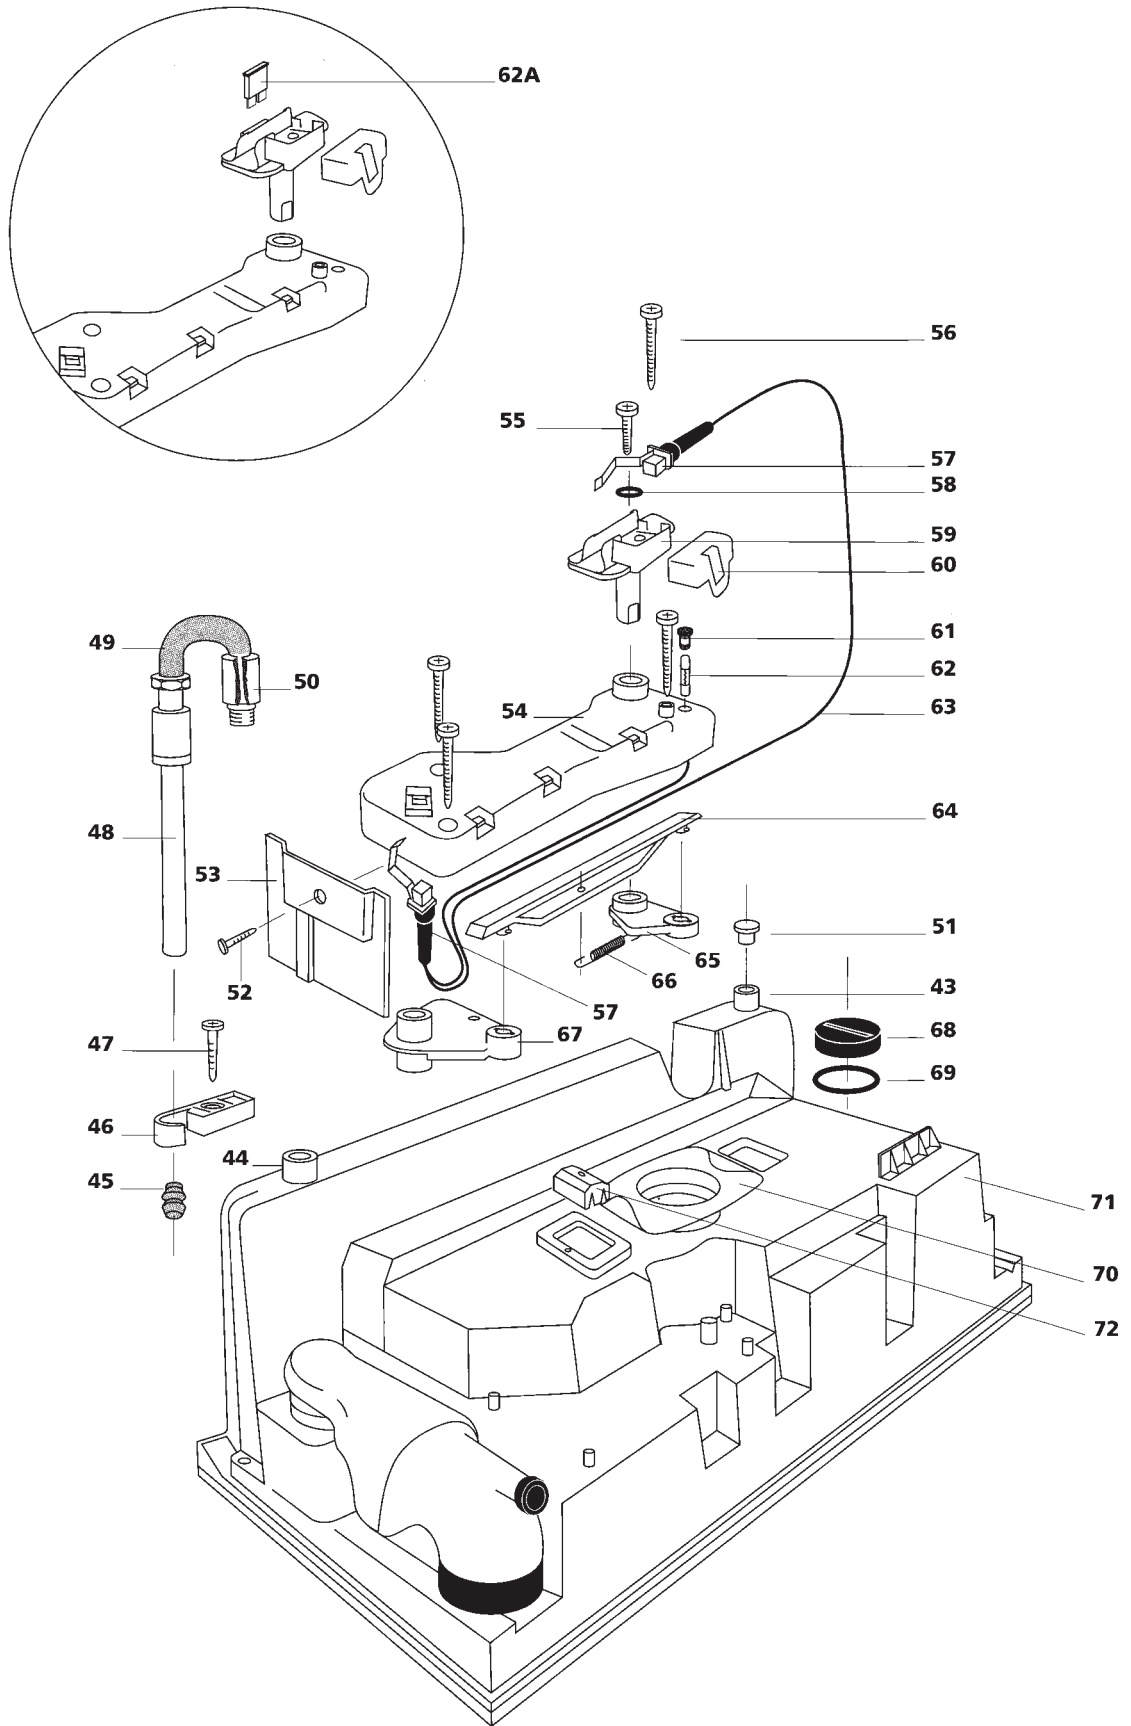

Cassette C2

Cassette C2

	Single spare part number	Assembly spare part number	
1	Spring clip retainer	1635078	
2	Clip retainer		
3	Clip		
4	Drip tray	1616678	
5	Draincap waterfillfunnel	1638174	
6	Waterfillfunnel		
7	Cap waterfillfunnel		
8	O-ring		
9	Ball float		
10	O-ring		
11	Stop retainer		
12	Nylon bushing	1637762	
13	Spring flush knob		
14	Flush knob		
15	Screw		
16	Plug flush knob		
17	Cover		
18	Hinge post	1618362	1619462
19	Hinge pin		
20	Seat		
21	Tissue cap		
22	Tissue holder		
22	A Tissue bracket		
23	Tissuewell		
24	O-ring		
25	Bowl		
26	Dial support	1617110	
27	Magnet		
28	Level indicator dial		
29	Decal level indicator		
30	Lens		
31	Level indicator bezel	1617162	
32	Watertank		
33	Base		
34	Frontpanel		
35	Basepad		
36	Extension frontpanel	1626662	
37	Pump	16374	
38	Pump retainer		
39	Screw		
40	Flush tube	1637862	
41	O-ring		
42	Nozzle		
43	Flow restrictor		
	Pump connector	21050	