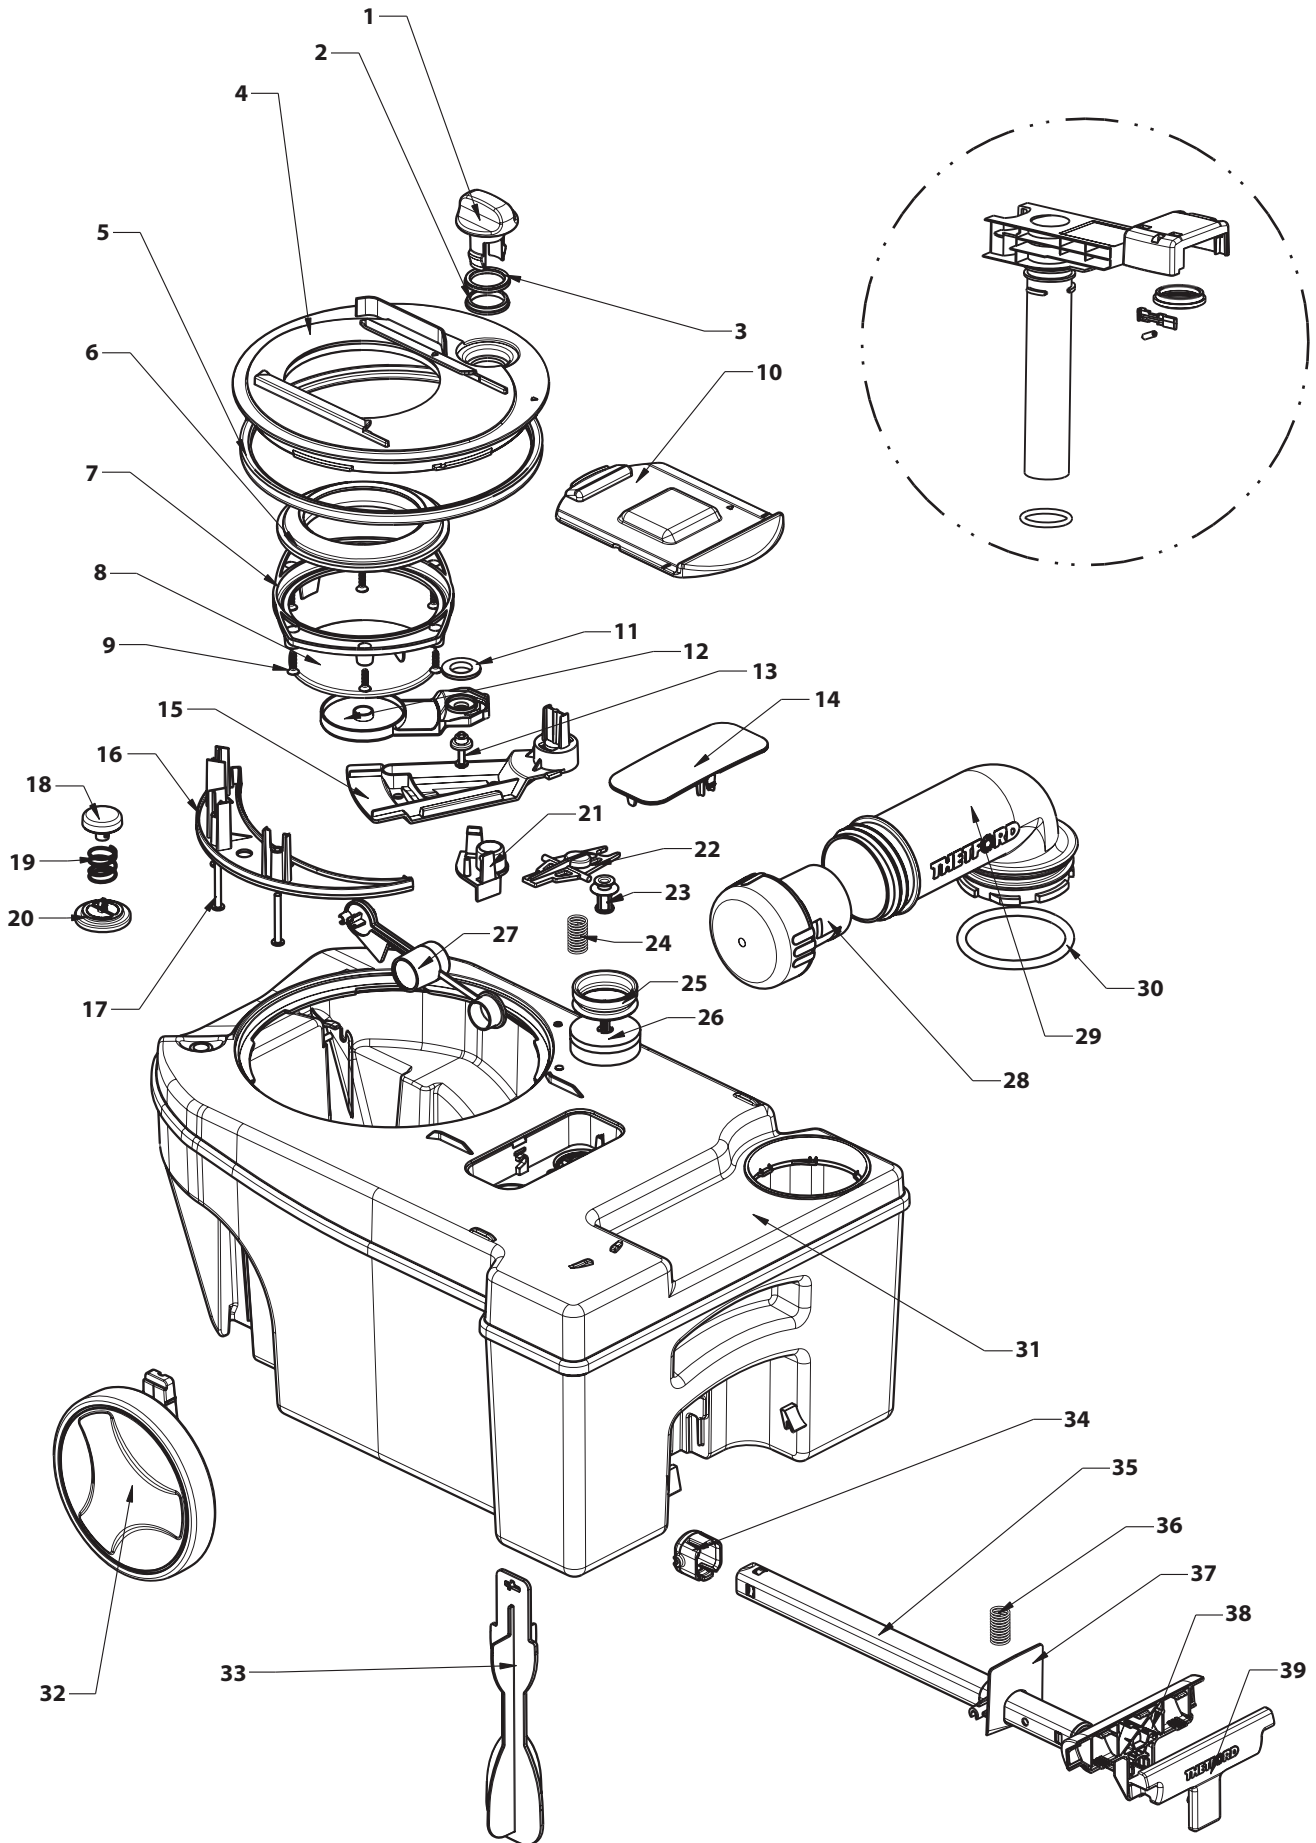

Single spare part number   Assembly spare part number   Items included

Powered outside vent

43	Seal, vent plate		
45	Filter		
46	Ventilator foam		
47	Fan		93411
48	Seal, adaptor		

Electric Blade

49	Gear wheel motor		
50	Metal bracket electric blade		
51	Motor electric blade		
52	Screw Hilo 3,1 x 35/15 PH2		

Ceramic Bowl

53	POD		
54	Cover		
55	Seat		
56	Inner Hex head screw M6x50	9341362 (including number 67)	9341262 (including number 67)
57	Hinge block left		
58	Hinge block right		
59	Bracket seat & cover		
60	Adhesive Ring		
61	Plastic ring M6		
62	Nut M6		
63	Nozzle		
64	Seal		5075662
65	Washer M17		
66	Pal nut M16		
67	Service cover		
68	China bowl		
69	Nut rotating plate		
70	Rotating plate		
71	Screw 3.9 X 14		

C-250/260 Holdingtank