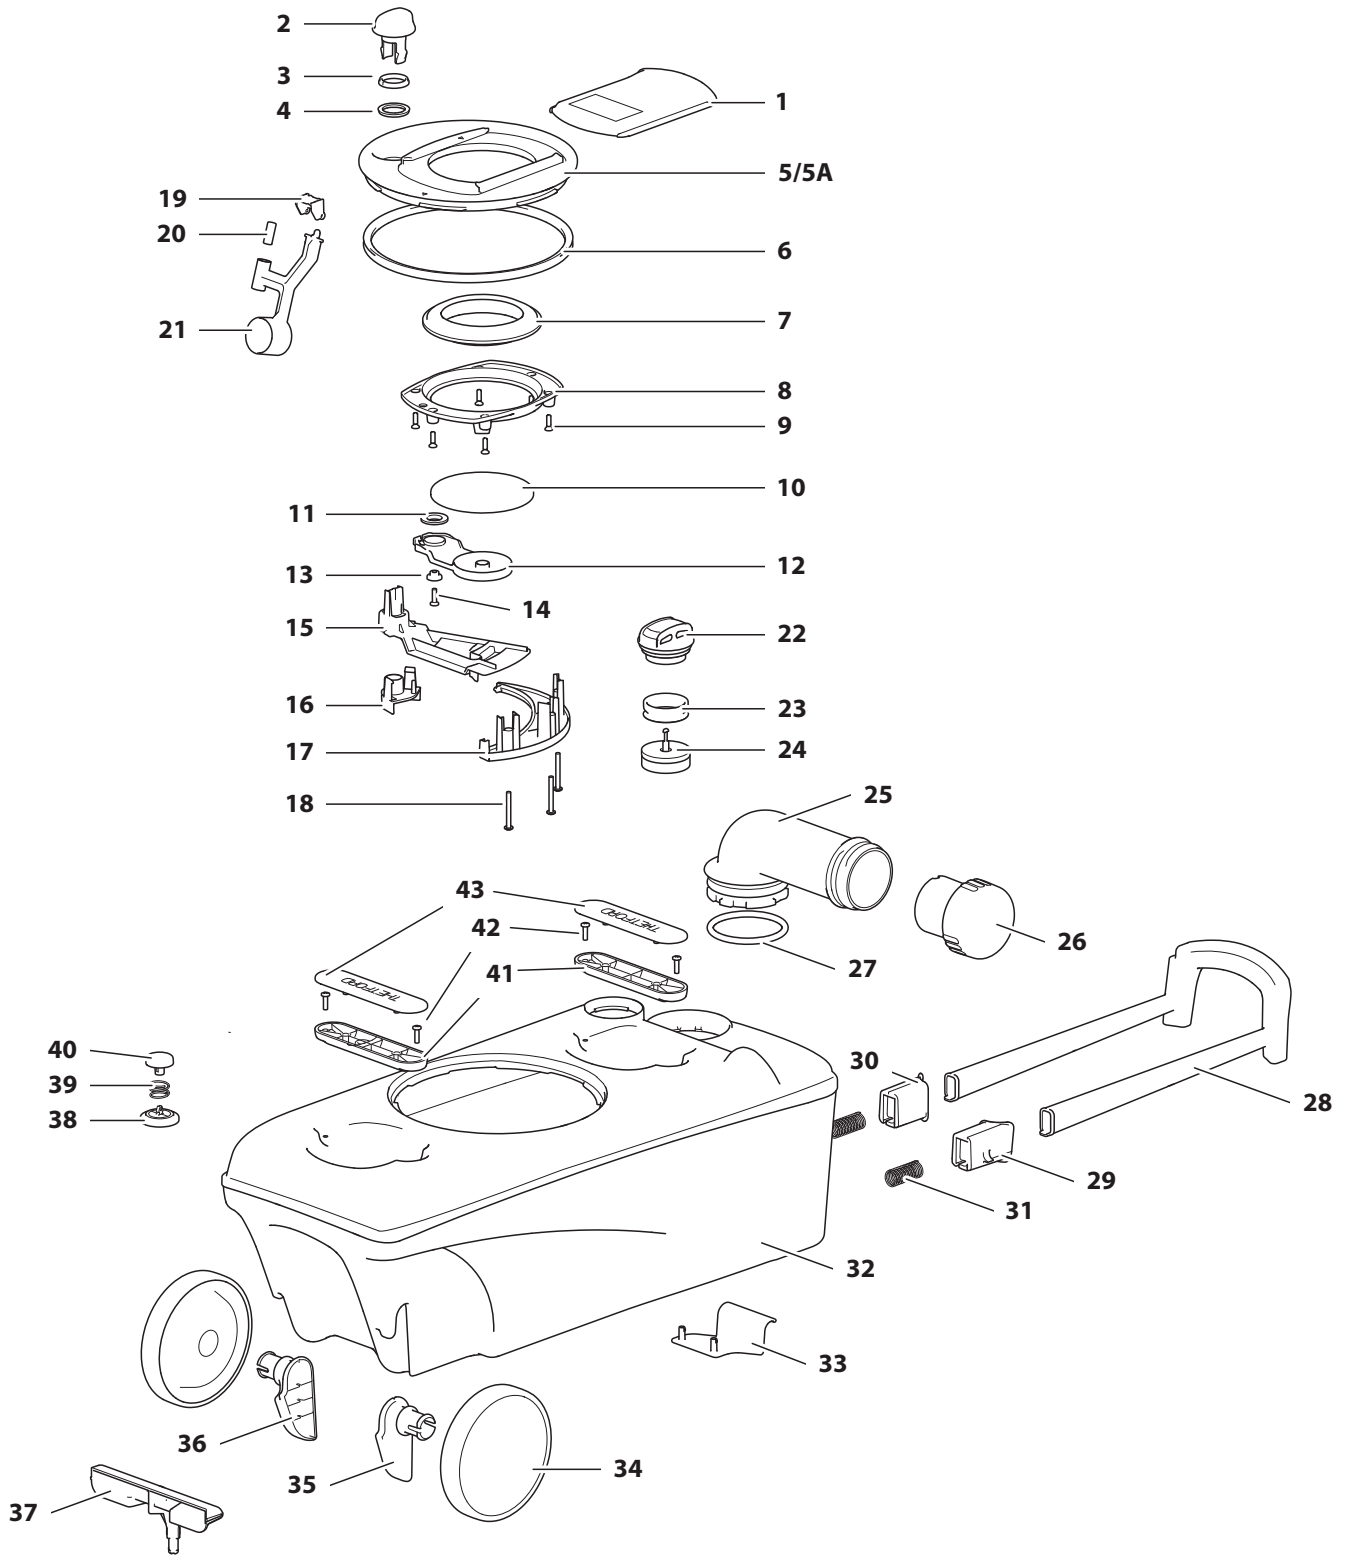

Single spare part number	Assembly spare part number	Colours available
1	Cover	90713	62, 127
2	Seat		
3	Bowl		
4	Screw		
5	Sticker control knob	90715	62, 127
6	Control PCB		
7	Control knob		
8	Cosmetic cover		
	Straight		
	Curved		
9	Screw		
10	Bench welded		
11	Tunnel		
12	Screw		
13	Base		
14	Pocket cover		
15	PCB cover		
16	Main PCB	90716	
17	Retaining plate		
18	Magnet		
19	Magnet basket		
20	Flange lock		
21	Screw		
22	Saddle		
23	Bushing		
24	Screw		
25	Screw		
26	Spring		
27	Bracket		
28	Link		
29	Shaft	51802 (including 24, 28,29)	
30	Wire harness		
31	Water supply tube		
32	Hose clamp	90717	
33	Solenoid valve		
34	O-ring	90718	127
35	Nozzle		
36	Water supply tube		
37	Water supply tube		
38	Bracket		
39	Screw		
40	Vacuum breaker	16833	
41	Screw		

C500 waste-holding tank