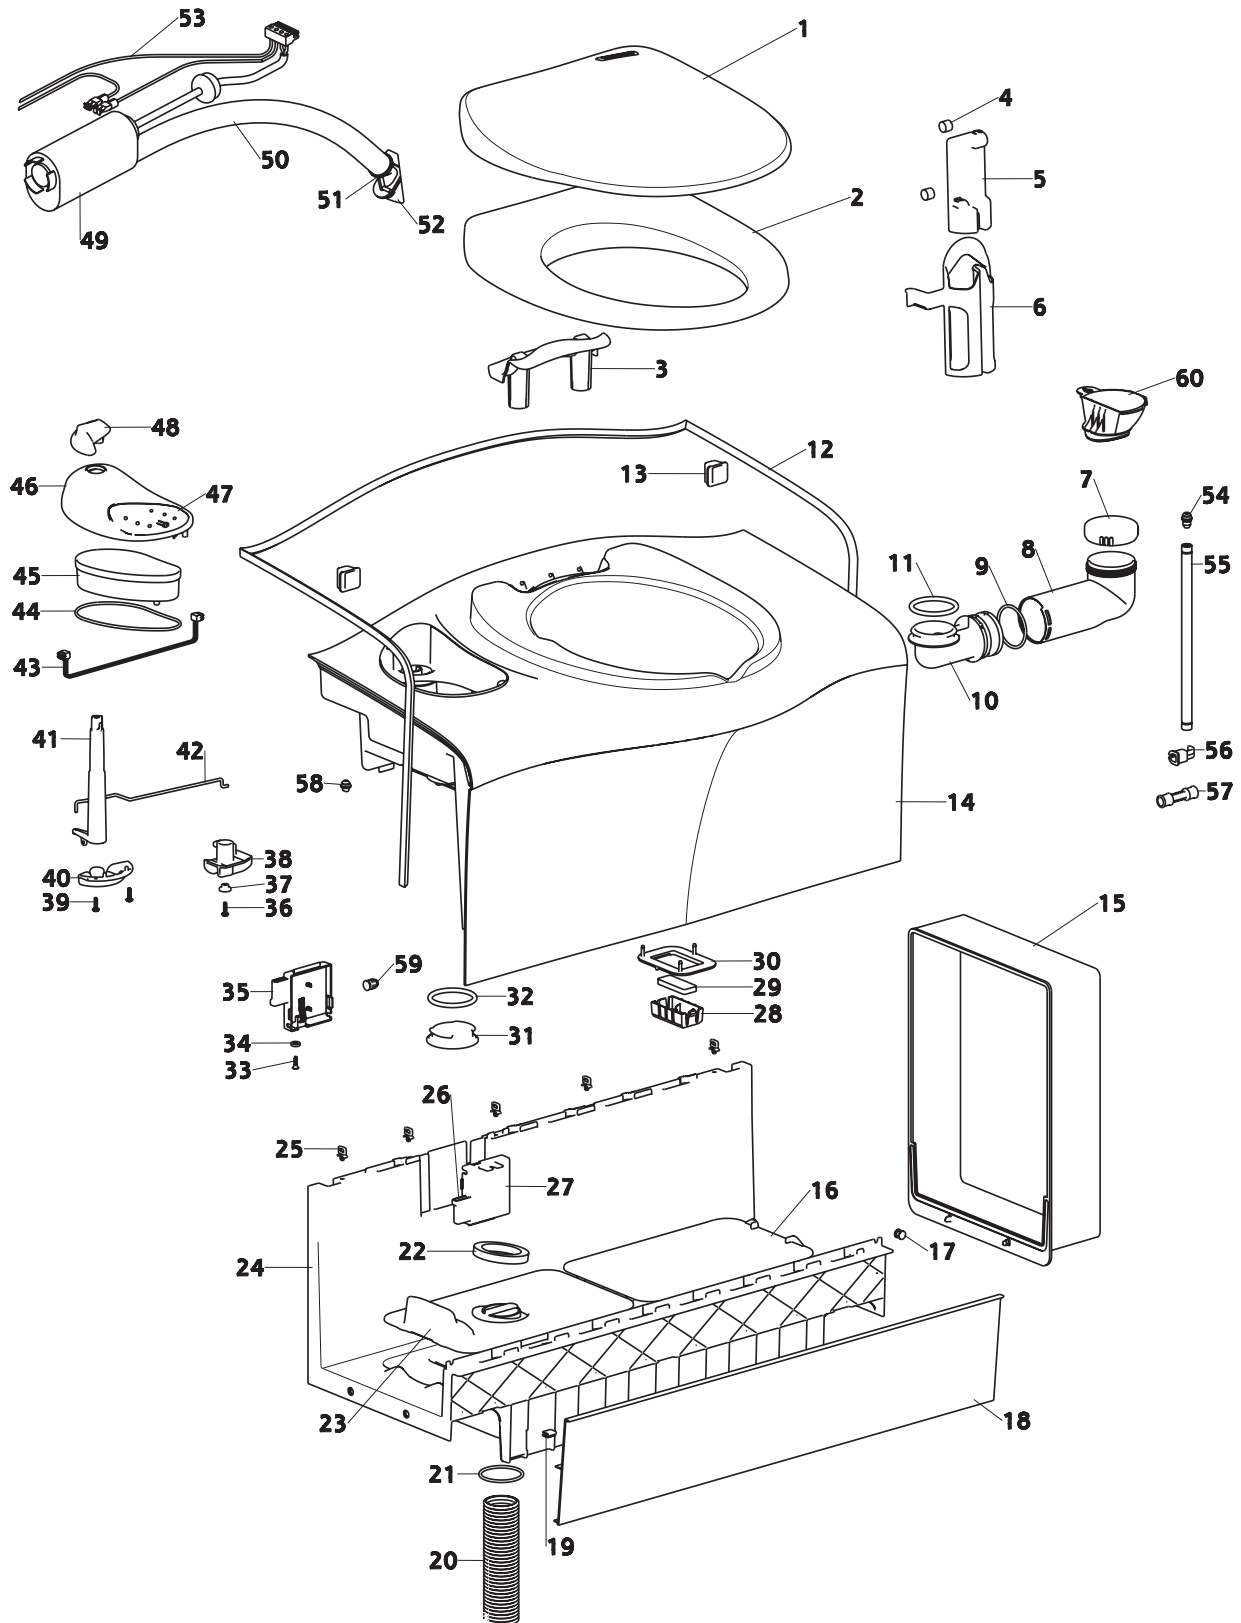

C402 C/X

(LO-029.01)

C-402 C/X

		Single spare part number	Assembly spare part number
1	Cover		3230930 (Mocca) 3230962 (White)
2	Seat		
3	Pod		
X model only			
4	Magnet		3233062
5	Float box for X model/foam		
6	Float box guiding for X model incl. reed switch PCB nr. 35		
7	Cap fill bottle	1684816	3231506
8	Water fill funnel		
9	O-ring		
10	Fill funnel elbow		
11	O-ring		
12	Wall seal	32311	
13	Wall bracket		
14	Bench		
15	Door interface		
16	Storage cover		
17	Lock plug <i>(For toilet produced until May 2004)</i>		
18	Kicking plate Kicking plate LB		
19	Clip		
20	Vent hose		32324
21	O-ring		
22	Seal vent plate		
23	Vent plate		
24	Base		
25	Wire clip		
26	Fuse	21766	
27	Reed switch housing + PCB (C version)		3231662
27	Reed switch housing + PCB (X version)		3231762
28	Magnet basket		
29	Magnet		
30	Retaining plate		
31	Plug fill bottle		
32	O-ring		
33	Screw		
34	Washer		
35	X model only Reed switch housing WT Reed switch PCB incl. float box nr. 4-5-6		3233062
36	Screw		
37	Bushing		
38	Saddle		
39	Screw		
40	Bracket		51802 (includes 38)
41	Shaft		
42	Link	51806