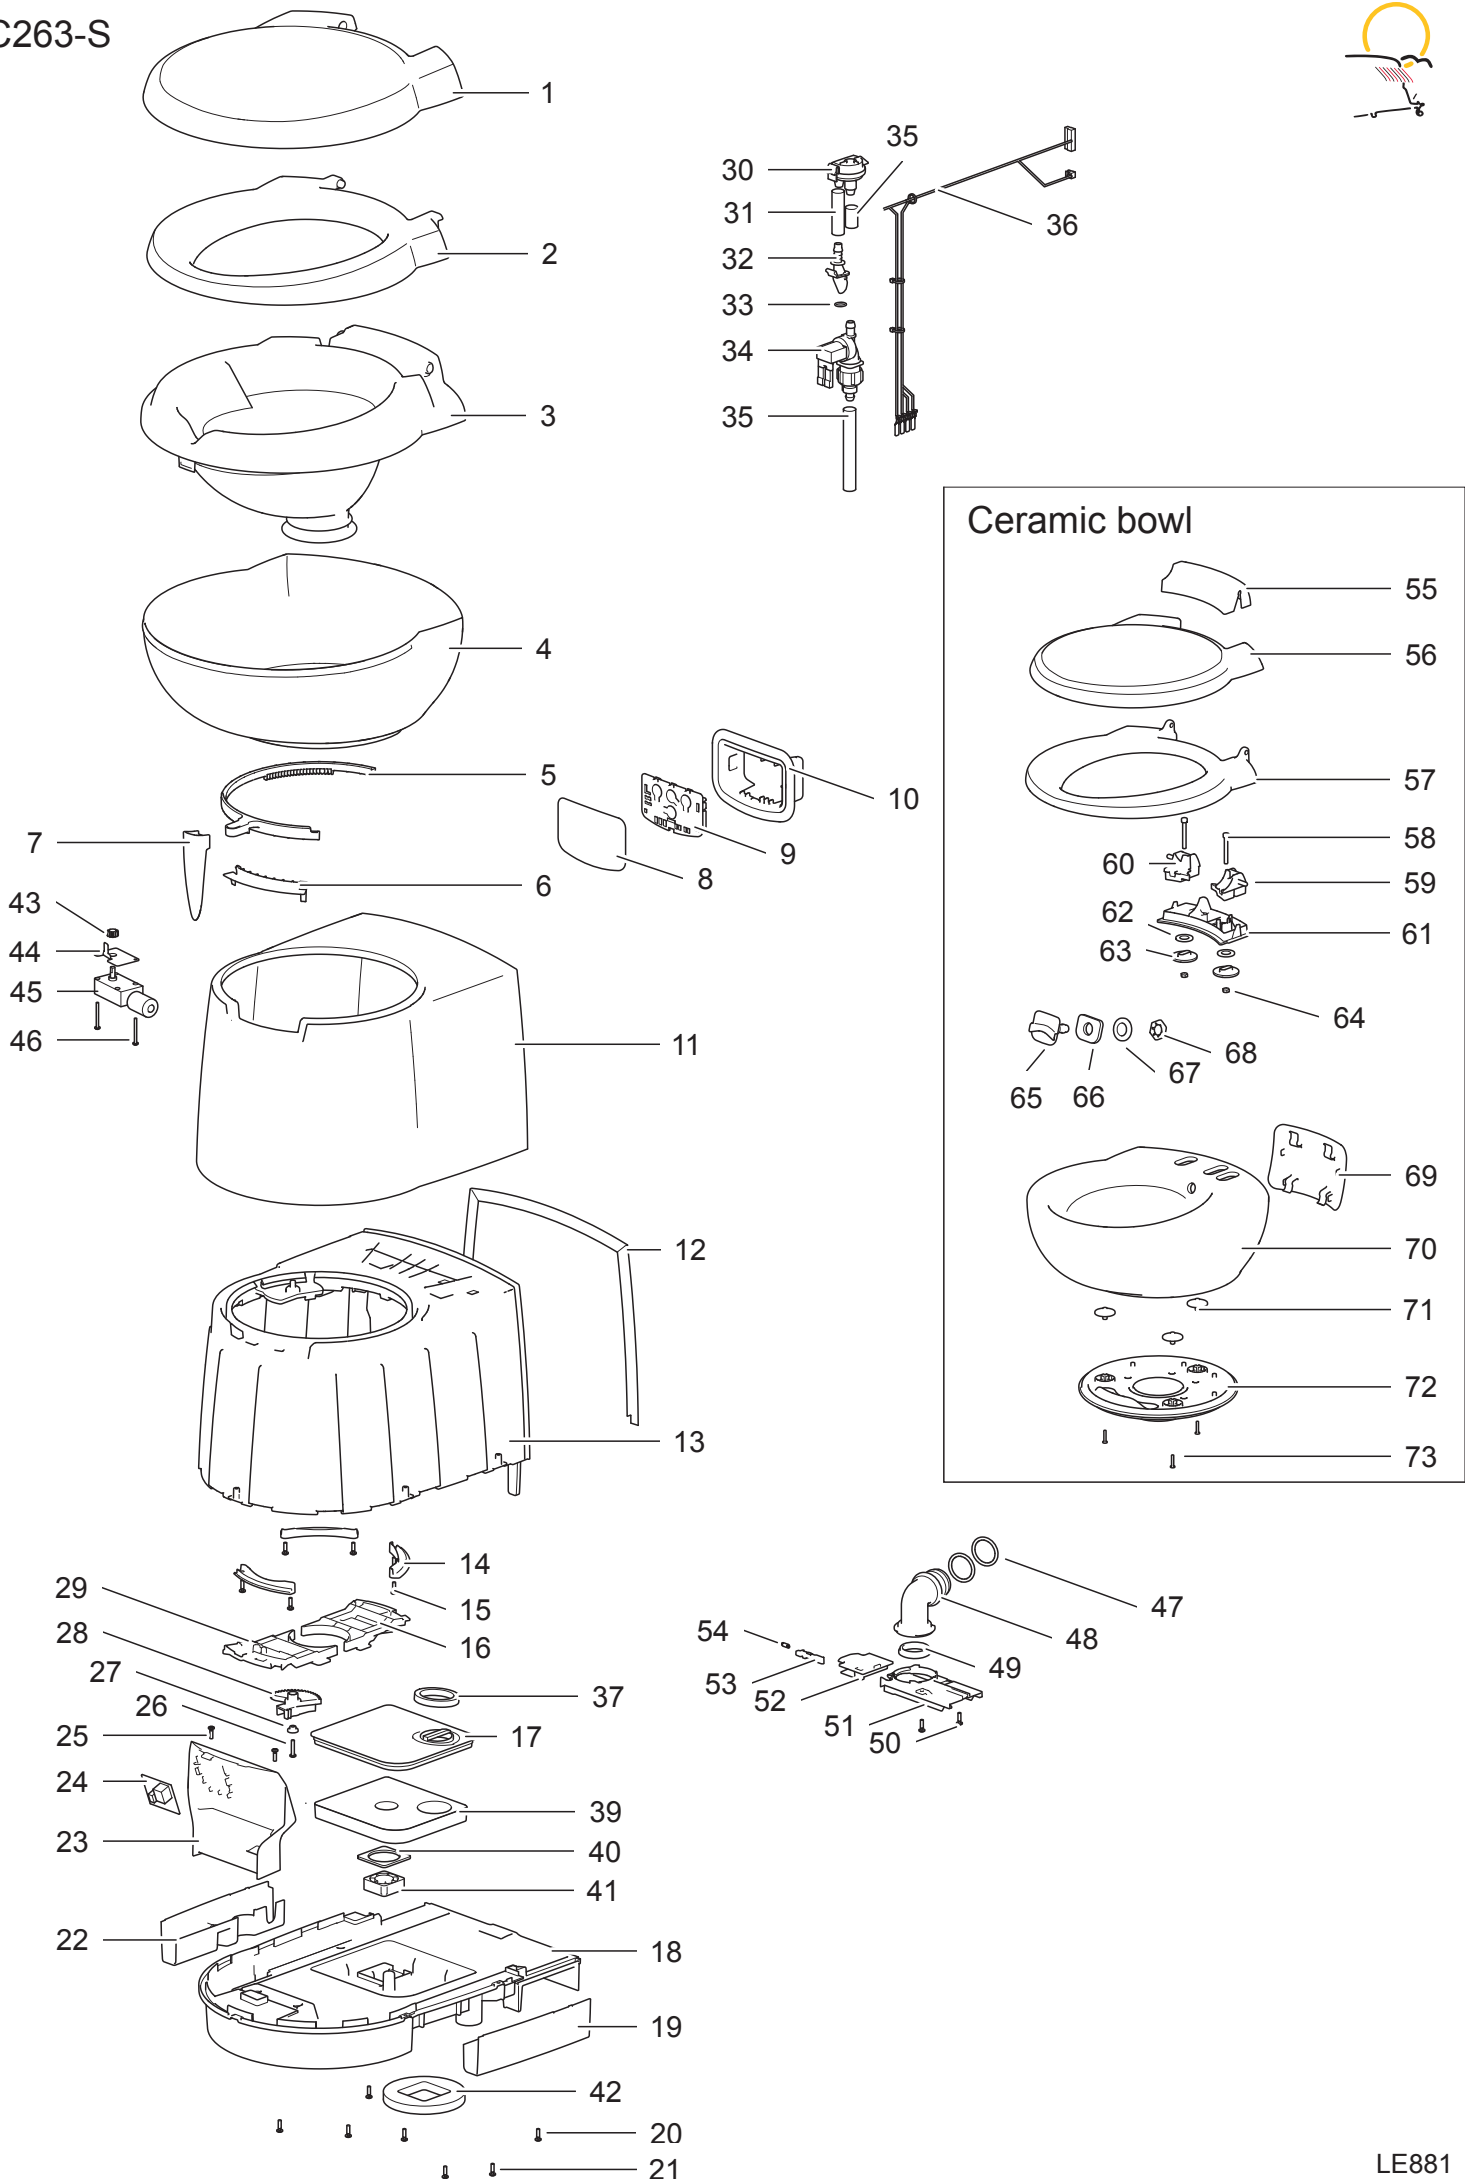

C263-S

Single spare part number   Assembly spare part number

	Single spare part number	Assembly spare part number
1	cover	9340162
2	Seat	
3	Bowl inner	
4	Bowl outer	
5	Ring blade mechanism	
6	Water diverter	
7	Handle	9340247
8	Sticker control panel	93403
9	Control panel SN	93404
9	Control panel SW	93405
9	Control panel FF	93406
10	Wall box	
11	Base upper	
12	Seal Base wall	
13	Base frame	
14	Retainer bracket	
15	Screw 3.9 x 14	
16	Bowl retainer bracket	50733
17	Vent plate	
18	Base lower	
19	Side cover left	
20	Screw 3.9 x 14	
21	Screw 3.9 x 14	
22	Side cover right	
23	Housing main PCB	9340762
24	Reed switch (single level)	93408
24	Reed switch (multi level)	93409
25	Screw 3.9 x 14	
26	Screw 3.9 x 22	50735
27	Bushing	
28	Saddle	
29	Bowl retainer	
30	Vacuum breaker	16833
31	Water supply tube	
32	Nozzle	
33	O-ring	
34	Electric valve	23709
35	Water supply tube	
36	Wire harness