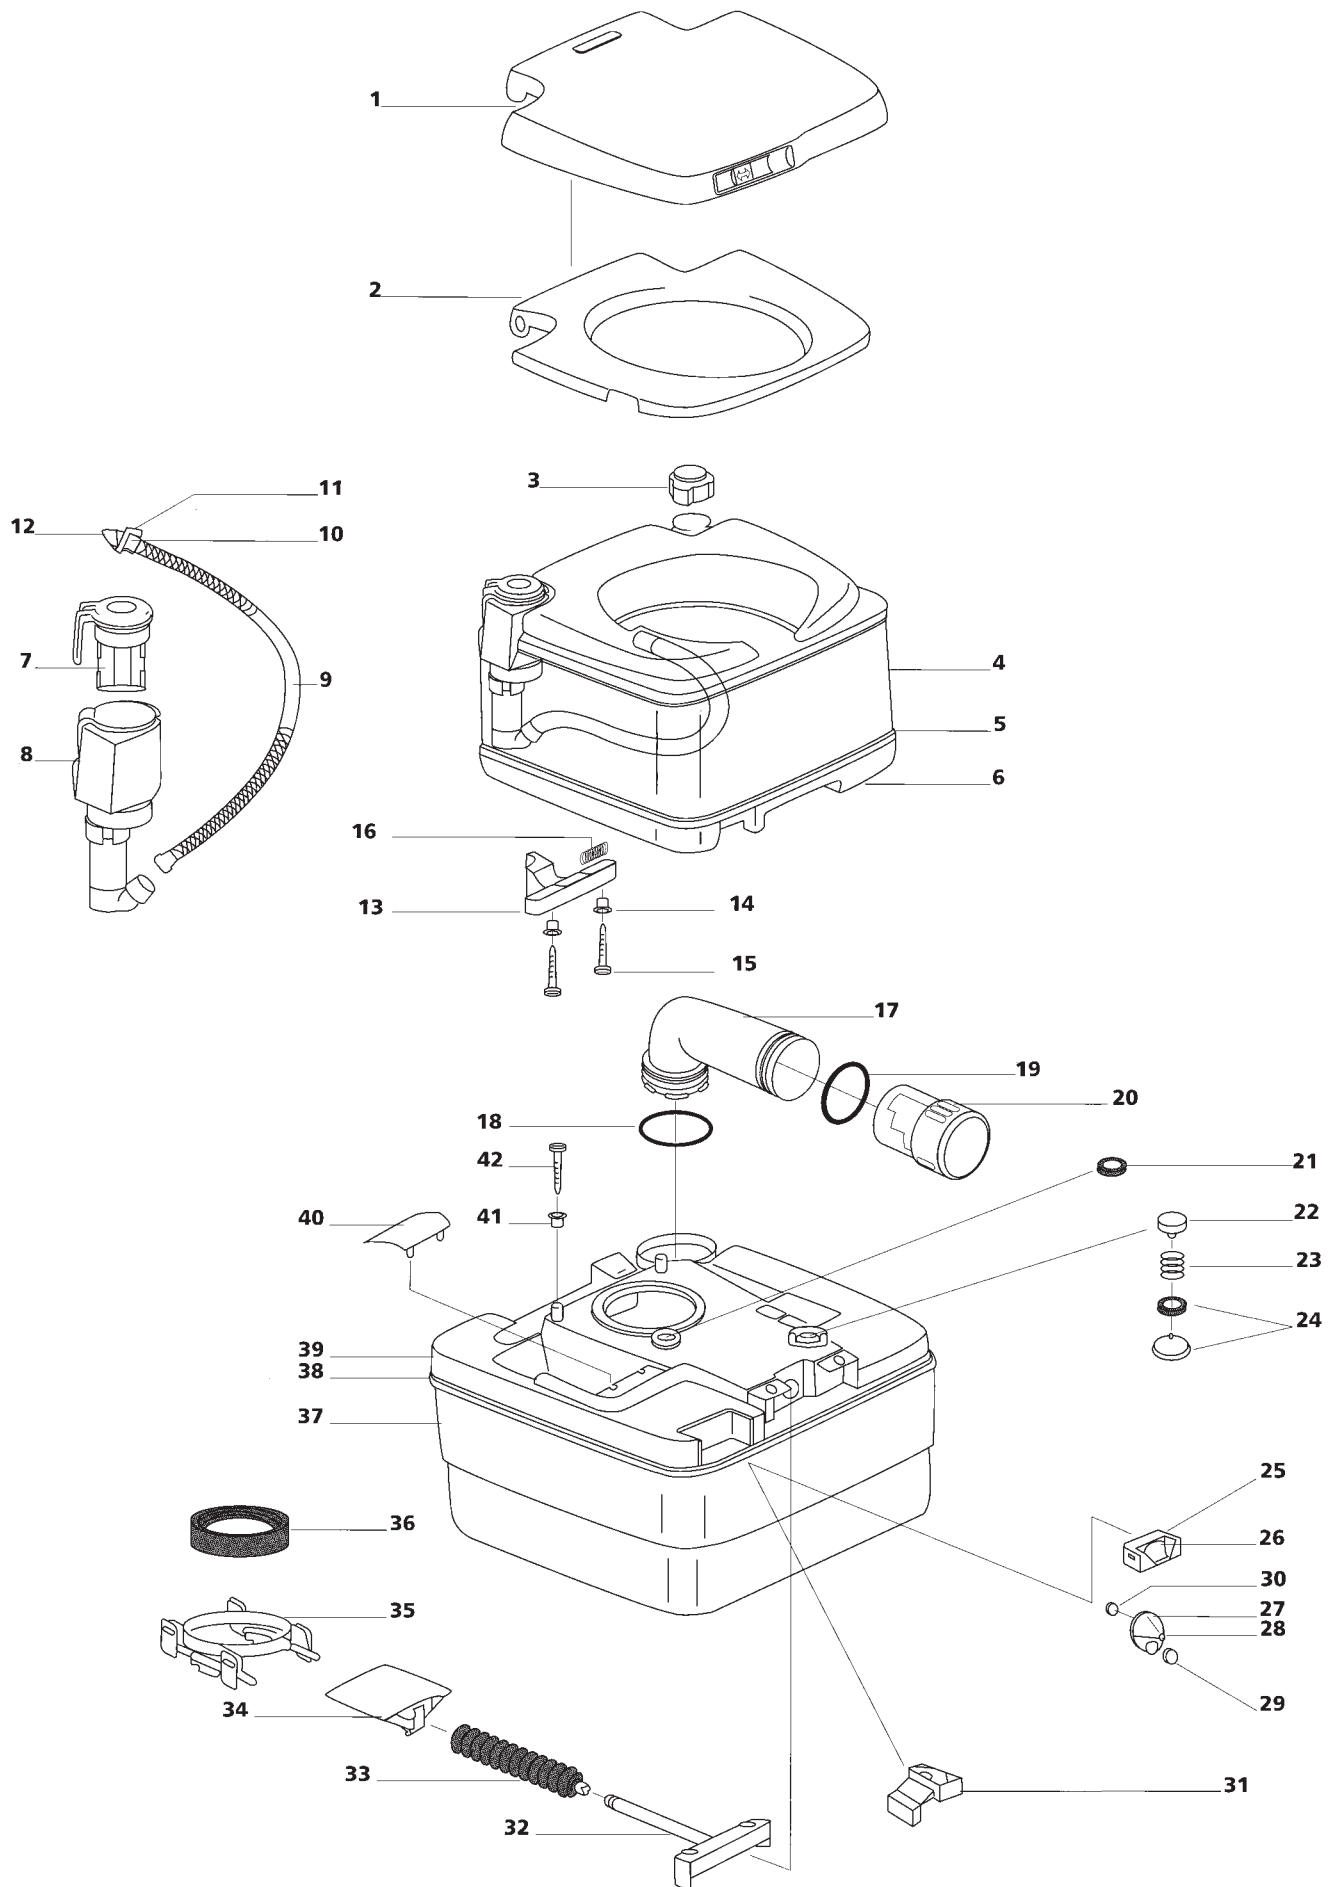

Porta Potti 465