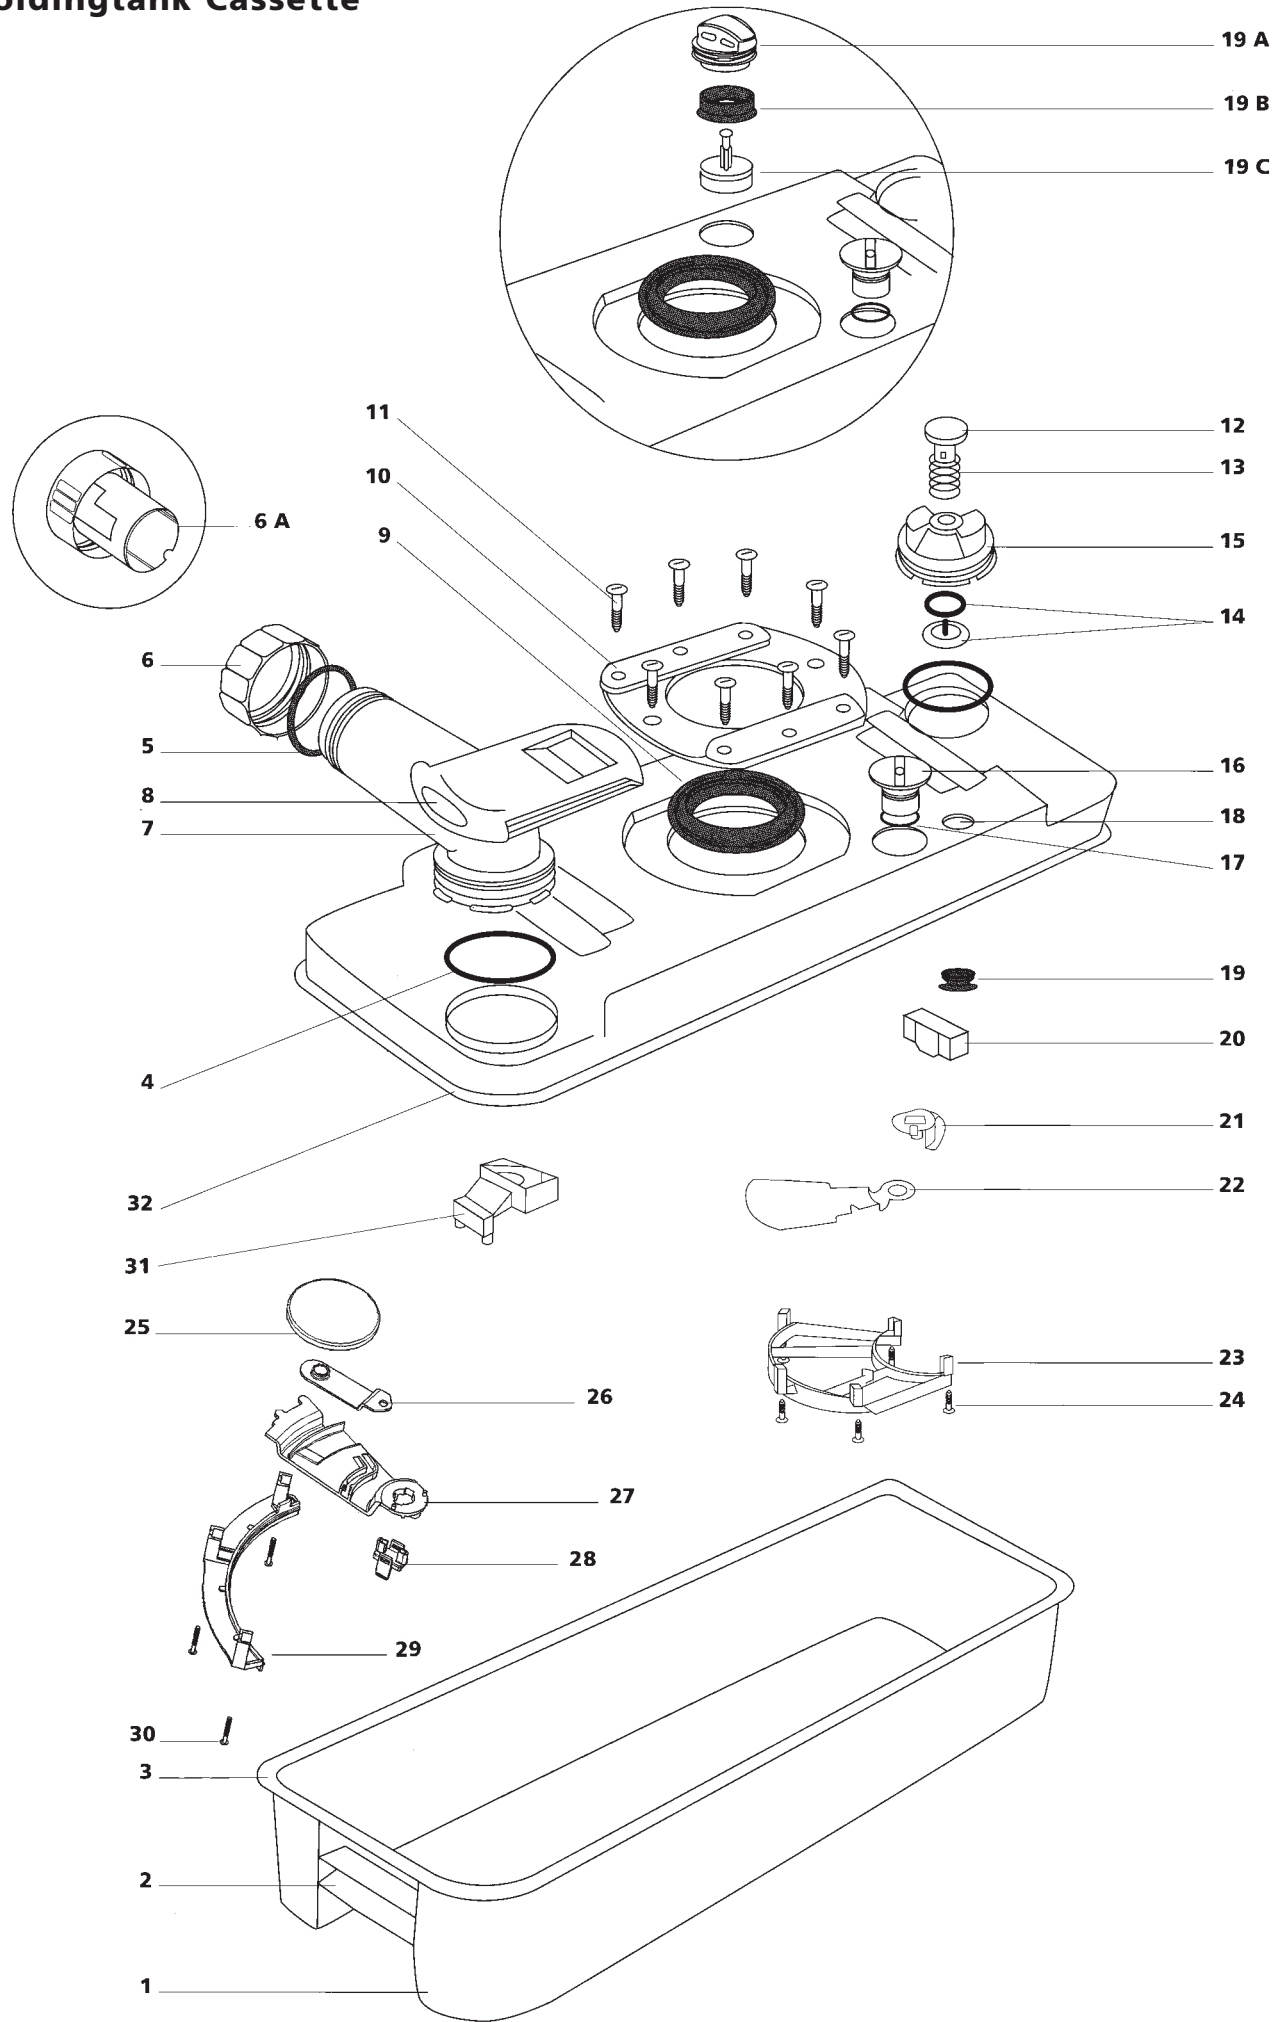

Holdingtank Cassette