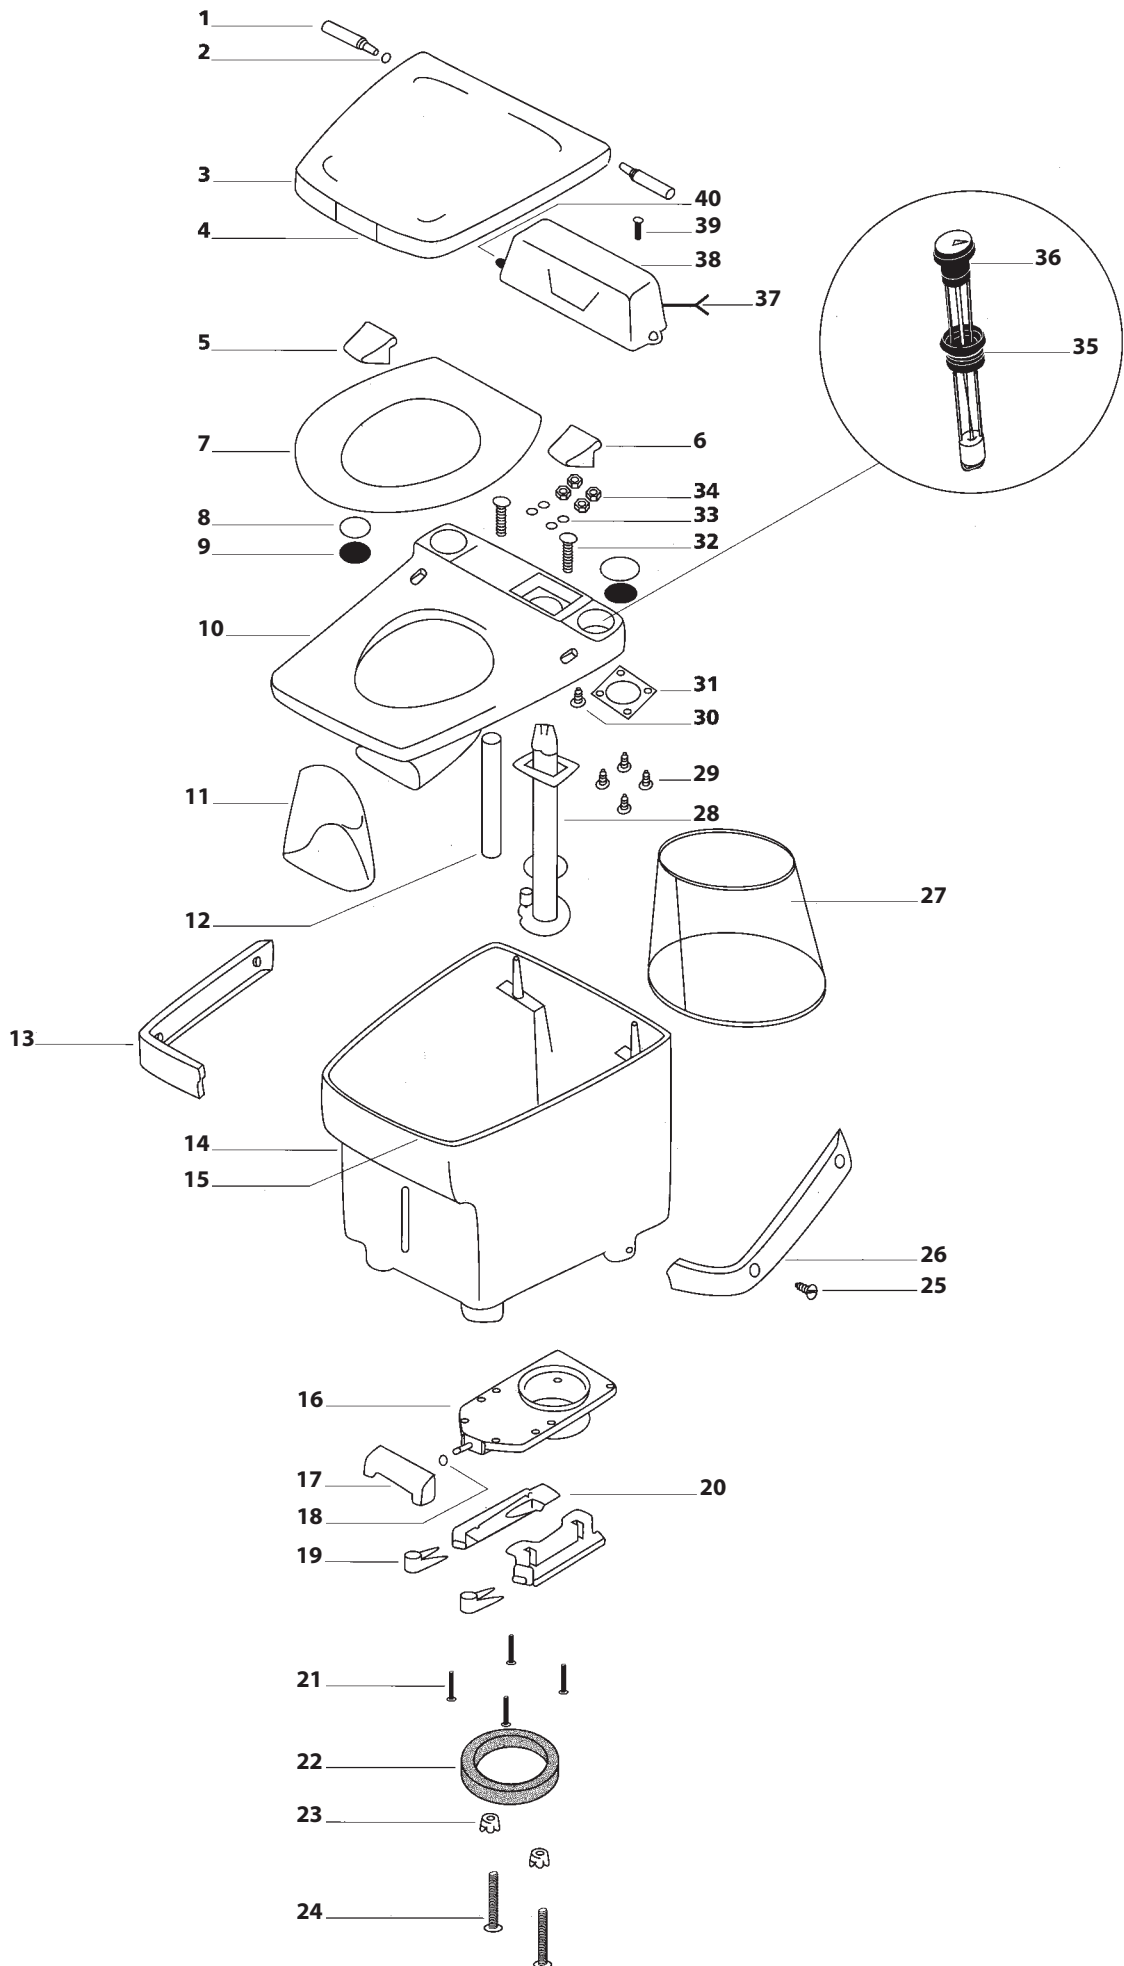

Aqua Magic IV

Aqua Magic IV high and low

	Single spare part number	Assembly spare part number
1	Link ball valve	
2	Spring lever return	12523
3	Screw	
4	Washer	
5	Water lever	
6	Flush lever	12515
7	Bearing	
8	Cover mechanism	
9	Float	24846
10	O-ring	
11	Water valve	
12	Actuator arm seal	12480
13	Actuator spring	12517
14	Screw	
15	Closet bolt pkg.	12524
16	Base	
17	P.T.I.	
18	Actuator arm high	12479
18	Actuator arm low	12923
19	Blade spring	12519
20	Blade	12482
21	Blade seal	12481
22	Blade track	12520
23	Flapper	
24	Overflow tube	
25	Flush tube	
26	Nozzle	
27	Gasket	
28	Bowl	
29	Seal	
30	Reservoir tank	
31	Screw	
32	Retaining band	
33	Seat	2464110 (Ivory) 2464157 (Parch) 2464162 (White)
34	Cover	

Electra Magic

Electra Magic

		Single spare part number	Assembly spare part number	
1	Hinge pin		35788	35778
2	Retaining ring		35782	
3	Cover			
4	Seal			
5	Hinge left hand		35783	35787
6	Hinge right hand			
7	Seat			
8	Cap		35779 (includes items 5,6)	
9	Splash guard			
10	Cover & Bowl			
11	Vinyl skirt			
12	Inlet tube			
13	Base molding left			
14	Main housing	2448157		
15	Main housing seal	35781		
16	Slide ez valve with handle	35770		
	Slide ez valve with longer shaft	35771		
	Slide ez valve repair package	35776		
17	Handle		35780	
18	Retaining ring			
19	Slide			
20	Mounting bracket			
21	Screw			
22	Closet flange seal			
23	Nut			
24	Closet bolt			
25	Screw			
26	Base molding right			
27	Filter cone	35773		
28	Pump	35784	35774 (+Items 31,32,33,34)	
	Motor 12V	35785		
29	Screw			
28	Pump	35784	35775 (+items 31,32,33,34)	
	Motor 24V	35786		
29	Screw			
30	Screw			
31	Gasket			
32	Screw			
33	Lock washer		35790 (+Items 29,31)	
34	Nut			
35	Grommet			
36	Level indicator	35772		
37	Cable			
38	Motor Cover		35777	
39	Screw			
40	Switch	35789		