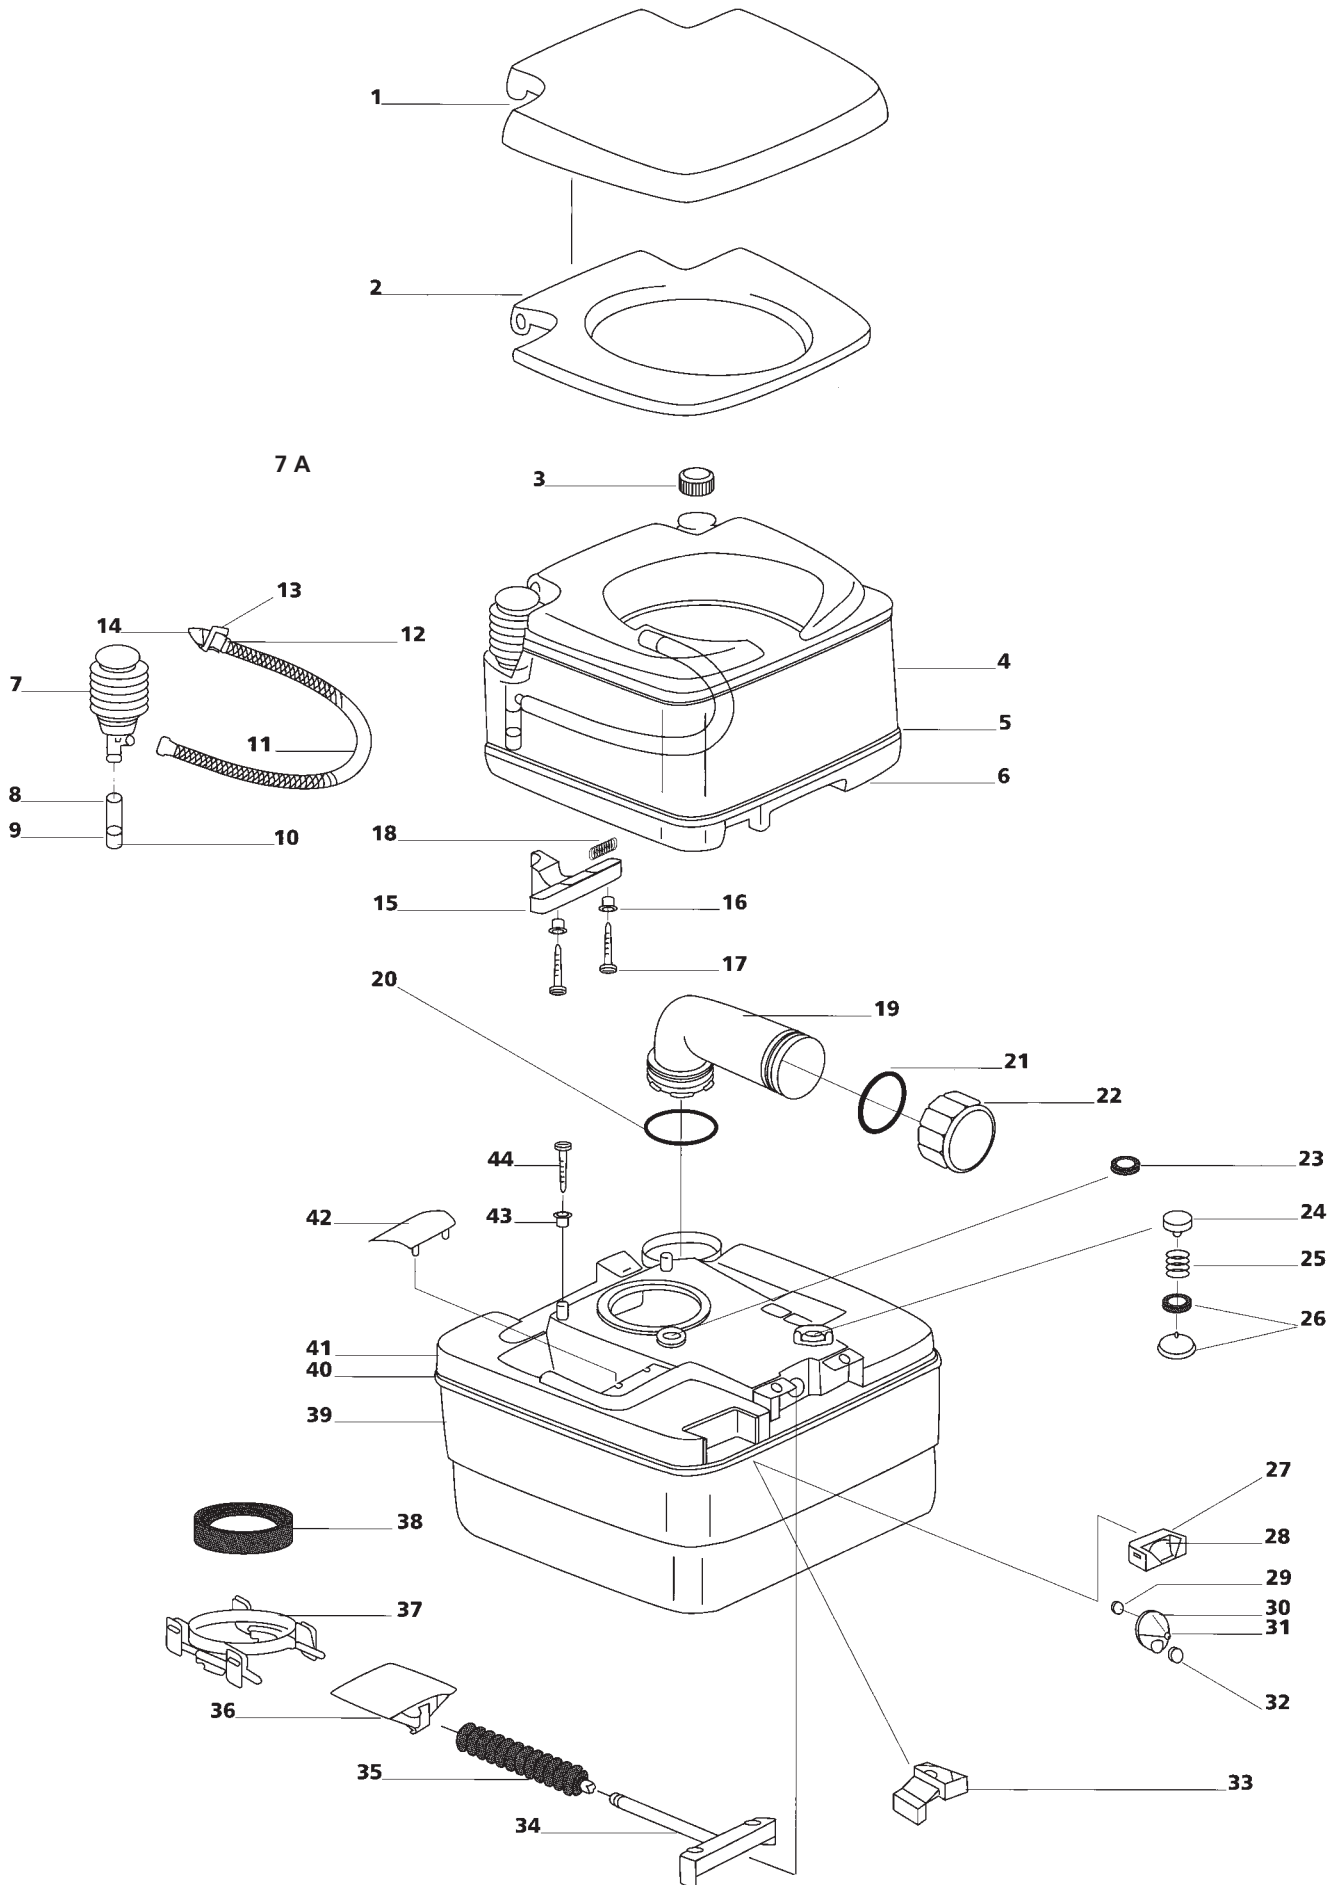

Porta Potti 335/345/365