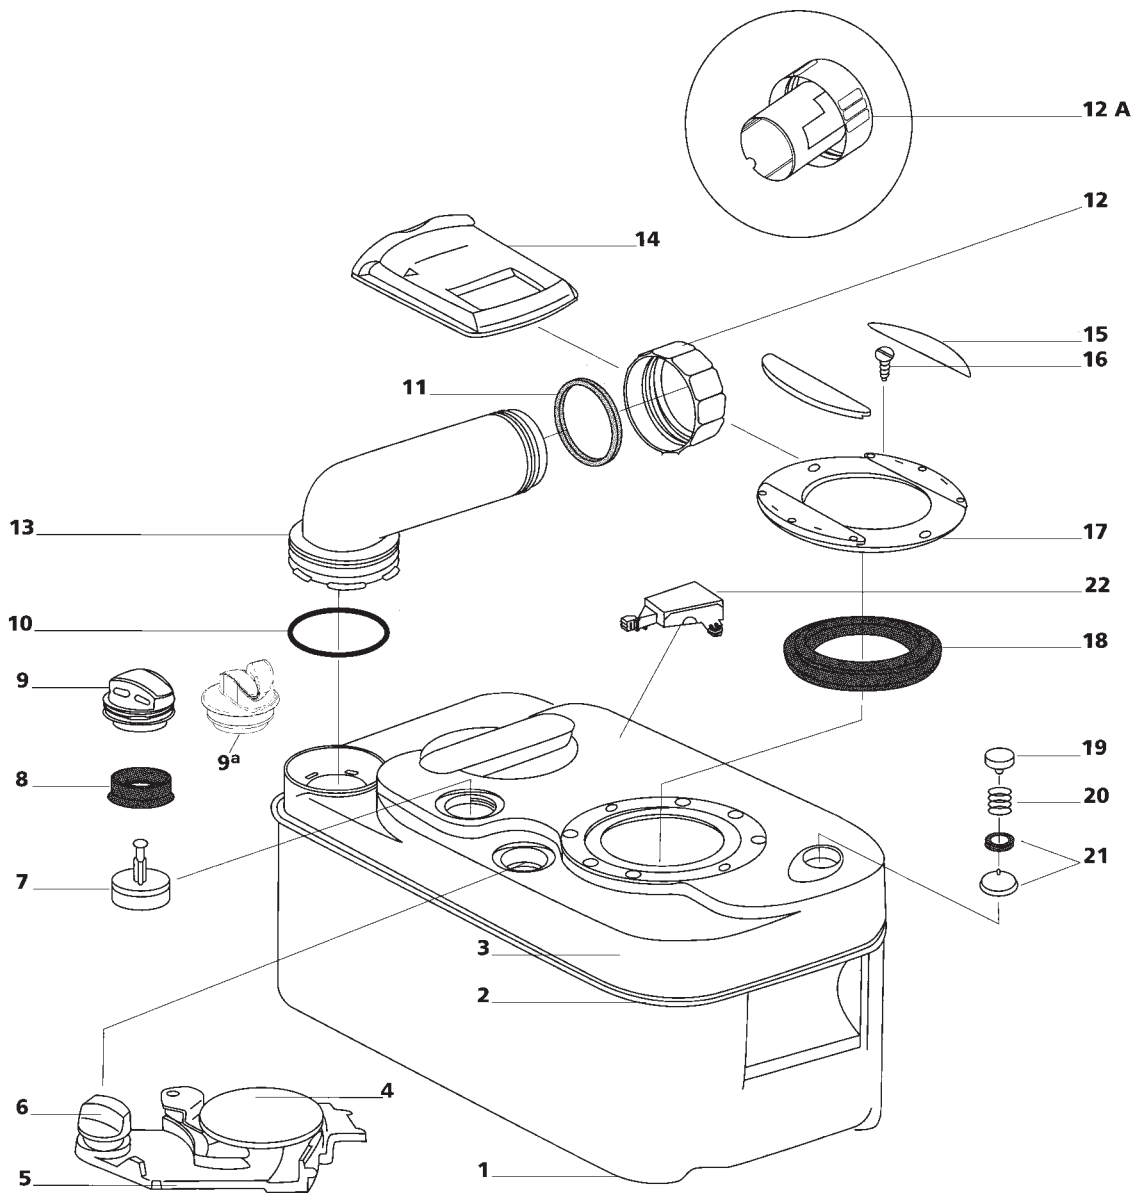

C200 S/CS

Single spare part number

Assembly spare part number

	Single spare part number	Assembly spare part number
1	Cover	
2	Seat	2370662
3	Hinge pin	2370762
4	Bowl	
5	Vacuumbreaker	16833
6	Electric valve	
7	Hose nut	23709
8	Hose barb	
9	O-ring	
10	Nozzle	2371062
11	Watertube	
12	Watertube	
13	Waterfuse bracket	
14	Fuse	21766
15	Reedswitch	2371462
16	Screw	
17	Bowl retainer bracket	
18	Magnet basket	
19	Bowl retainer bracket	
20	Base upper	
21	Base lower	
22	Handle	
23	Screw	2371374
24	Bushing	
25	Seal handle	
26	Link	
27	Saddle	23848
28	Saddle bracket	
	Saddle bracket outside vent	23850
29	Console	
30	Led C-200 S and CS	23718
31	Switch panel	
32	Flush switch	23716
33	Bezel	2384662

C-200 Holdingtank