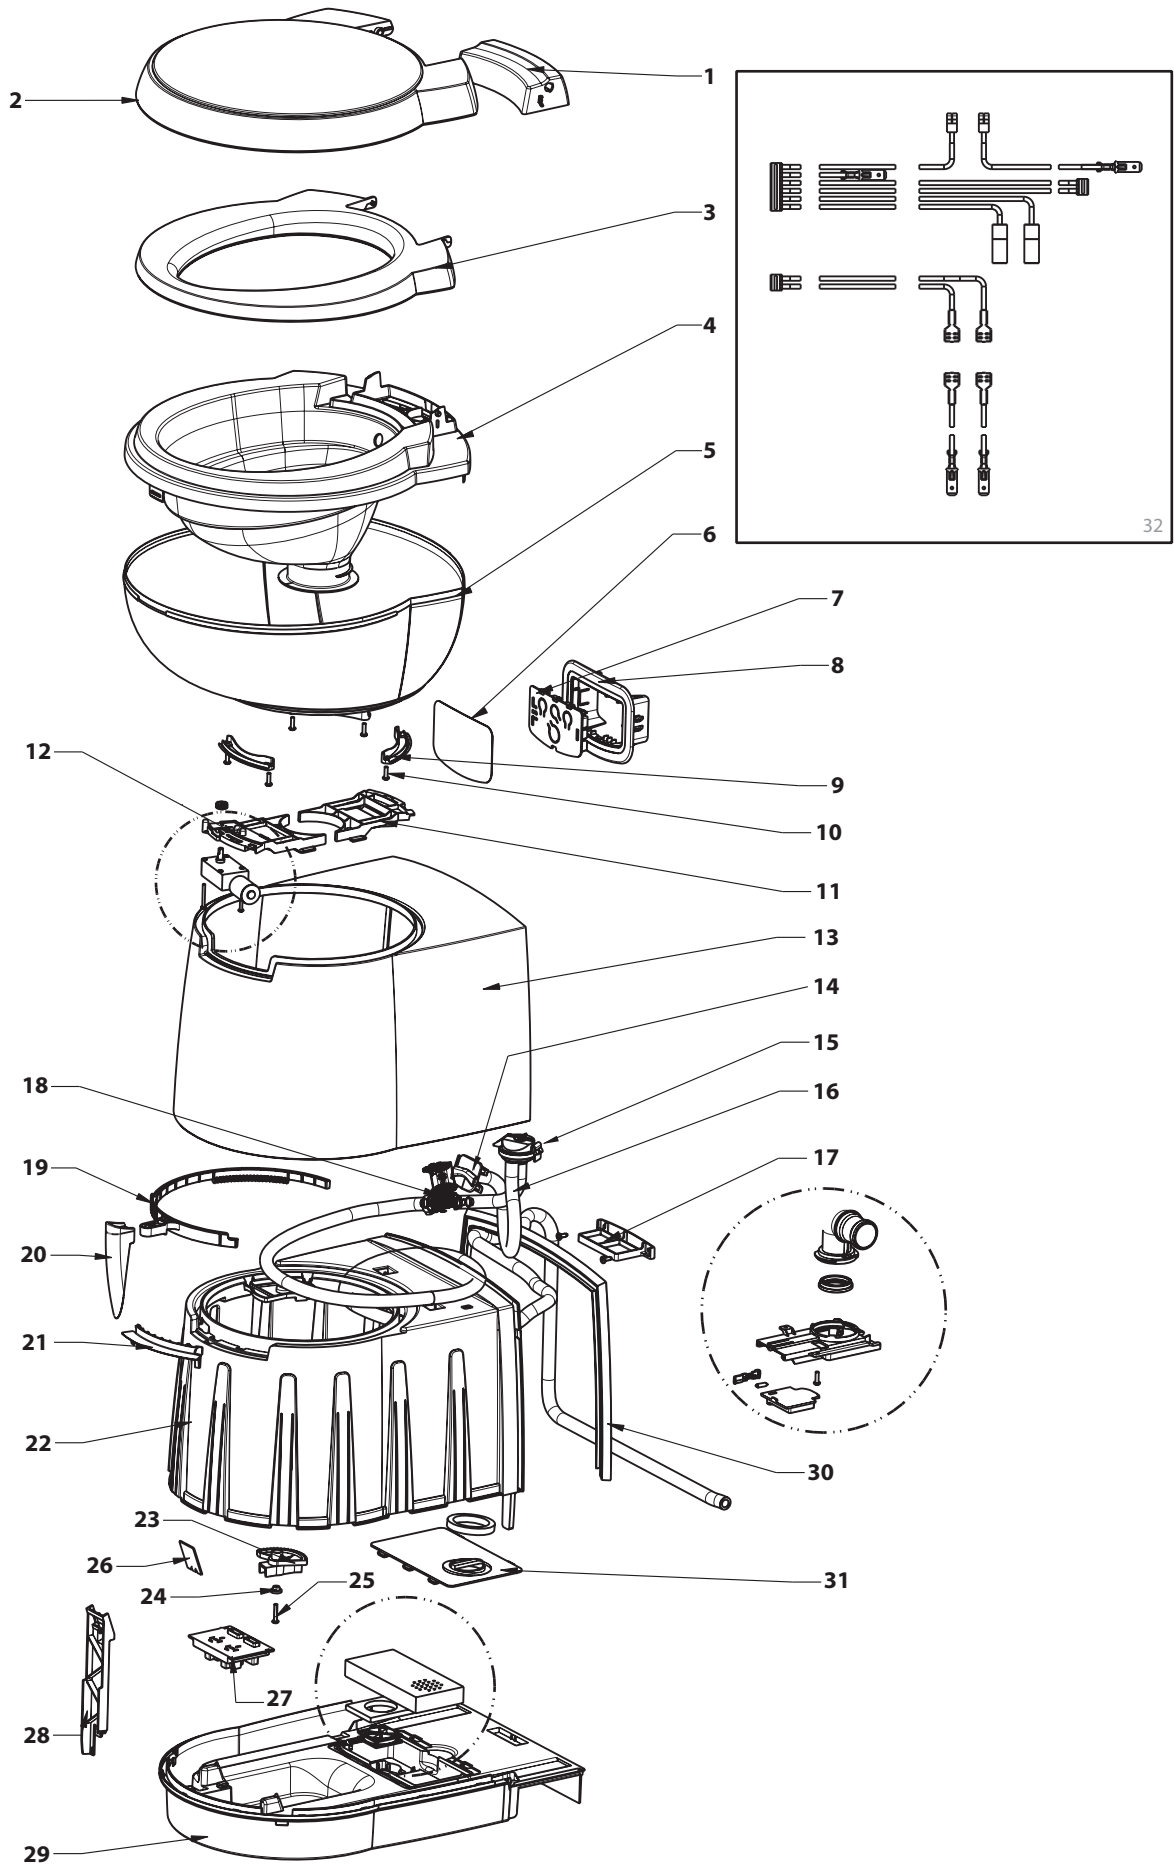

22	Vent lid		
23	Vent lifter		
24	Vent Spring		
25	Vent pivot		32305
26	Vent seal		
27	Float stem		
28	Float		
29	Vent actuator		
30	Pour out spout		3230606
31	Measuring cup	2581016	
32	O-ring		
33	Handle cover		
34	Screw		
35	Handle		
36	Vent clip		
37	Vent button		3230716
38	Vent spring		
39	Vent seal		
40	Holding tank upper		
41	O-ring		
42	Wheel support bracket		
43	Pull handle		5180516
44	Bushing (Left/Right)		
45	Spring		
46	Tank lock clip	5180116	
47	Wheel		3230806
48	Wheel bearing right		
49	Wheel bearing right		
50	Holding tank lower		
	Complete holding tank Right version		3232706
	Complete holding tank Left version		3232606