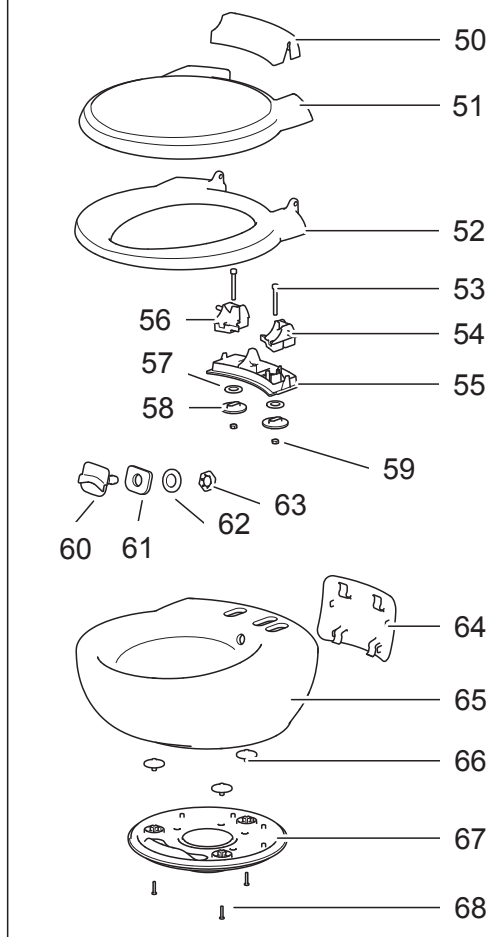

Waste Transfer

47	Seal	50749		
48	Tube connection		5074506	
49	Seal			
50	Screw 3.9 x 14			5074706
51	Base			
52	Base cover		5074406	
53	Clicker			
54	Spring			

Ceramic Bowl

55	POD			
56	Cover			
57	Seat			
58	Inner hex head screw M6 x 50			
59	Hinge block left		9341262	
60	Hinge block right		(including number 69)	
61	Bracket seat & cover	9341362		
62	Adhesive ring	(including number 69)		
63	Plastic ring M6			
64	Nut M6			
65	Nozzle			
66	Seal		5075662	
67	Washer M17			
68	Pal nut M16			
69	Service cover			
70	China Bowl			
71	Nut rotating plate			
72	Rotating plate			
73	Screw 3.9 x 14			

Ceramic bowl

C263-CS

Single spare part number Assembly spare part number

	Single spare part number	Assembly spare part number
1 cover		9340162
2 Seat		
3 Bowl inner		
4 Bowl outer		
5 Ring blade mechanism		
6 Water diverter		
7 Handle	9340247	
8 Sticker control panel	93403	
9 Control panel SN	93404	
9 Control panel SW	93405	
9 Control panel FF	93406	
10 Console		
11 Base upper		
12 Splashguard left		
13 Splashguard right		
14 Base frame		
15 Retainer bracket		
16 Screw 3.9 x 14		
17 Bowl retainer bracket	50733	
18 Vent plate		
19 Base lower		
20 Side cover left		
21 Screw 3.9 x 14		
22 Screw 3.9 x 14		
23 Side cover right		
24 Housing main PCB	9340762	
25 Reed switch (single level)	93408	
25 Reed switch (multi level)	93409	
26 Screw 3.9 x 14		
27 Screw 3.9 x 22		50735
28 Bushing		
29 Saddle		
30 Bowl retainer		
31 Vacuum breaker	16833	
32 Water supply tube		
33 Nozzle		
34 O-ring		
35 Electric valve	23709	
36 Water supply tube		
37 Wire harness		
48 Wall bracket		
49 Screw parker 8x1/2 IN		