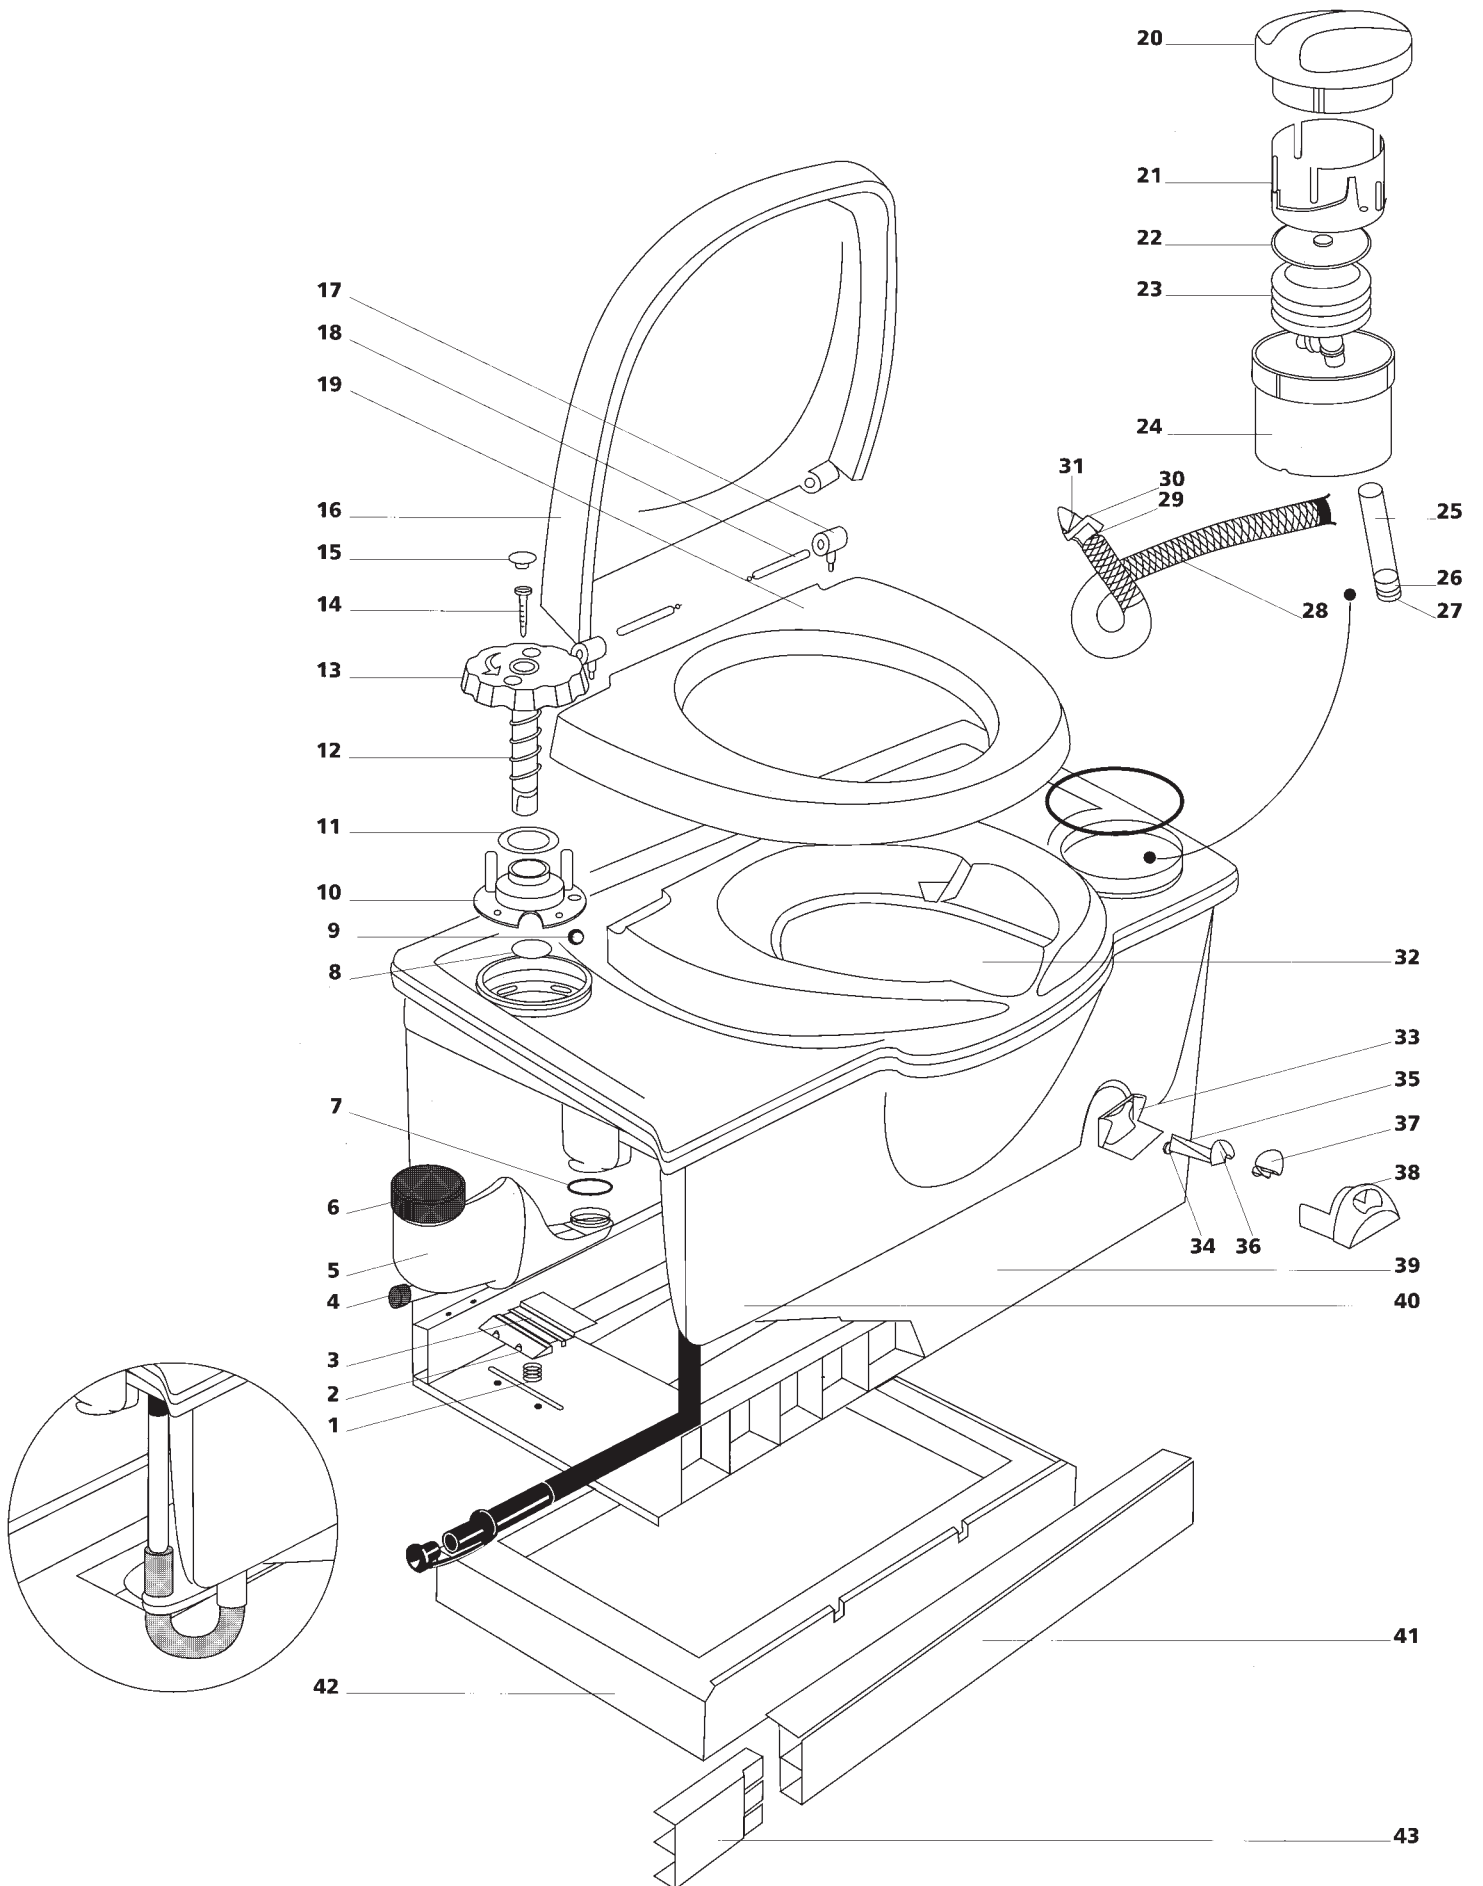

Cassette C3

Cassette C3

Single spare part number Assembly spare part number

1	Spring clip retainer	16169	1635078
2	Clip retainer		
3	Clip		
4	Drip tray	1616678	
5	Plug fill bottle		
6	O-ring		
7	Ball float		
8	O-ring		
9	Stop retainer		
10	Nylon bushing		1637762
11	Spring flush knob		
12	Flush knob		
13	Screw		
14	Plug flush knob		
15	Cover		1619462
16	Hinge post	1618362	
17	Hinge pin		
18	Seat		
19	Tissue cap		
20	Tissue holder		
20	A Tissue bracket		
21	Tissuewell		
22	O-ring		
23	Bowl		
24	Dial support		1617110 1617162
25	Magnet		
26	Level indicator dial		
27	Decal level indicator		
28	Lens		
29	Level indicator bezel		
30	Bench		
31	Base		
32	Frontpanel		
33	Basepad		
34	Extension frontpanel	1626662	
35	Watersupply tube		
36	Electric valve		23709
37	Hose barb	23851	
38	Hose nut		
39	Watertube		
40	Clamp		16833
41	Vacuumbreaker		
42	Flush tube		2010362
43	O-ring		
44	Nozzle		
45	Electric connection mechanism		
46	Electric connection valve		
47	Electric connection relay		
48	Relay	20106	

Cassette C4

Cassette C4

Single spare part number Assembly spare part number

1	Spring clip retainer	16169		
2	Clip retainer			1635078
3	Clip			
4	Draincap waterfillfunnel	1638578		
5	Waterfillfunnel			1638174
6	Cap waterfillfunnel	1684816		
7	O-ring			
8	O-ring			
9	Ball float			
10	Stop retainer			
11	Nylon Bushing			
12	Spring flush knob			1637762
13	Flush knob			
14	Screw			
15	Plug flush knob			
16	Cover			
17	Hinge post		1618362	1619462
18	Hinge pin			
19	Seat			
20	Flush cap			
21	Cylinder flush			
22	Bellow cap			
23	Bellow	21065		
24	Well pump			
25	Inlet tube			2029110
26	Check valve body		21066	2029162
27	Check valve flapper			
28	Flush tube	2029210		
29	Seal/plunger/spring			
30	O-ring		2029210	
31	Nozzle			
32	Bowl			
33	Dial support			
34	Magnet			
35	Level indicator			1617110
36	Decal level indicator			1617162
37	Lens			
38	Level indicator bezel			
39	Base			
40	Water tank			
41	Front panel			
42	Basepad			
43	Extension front panel	1626662		