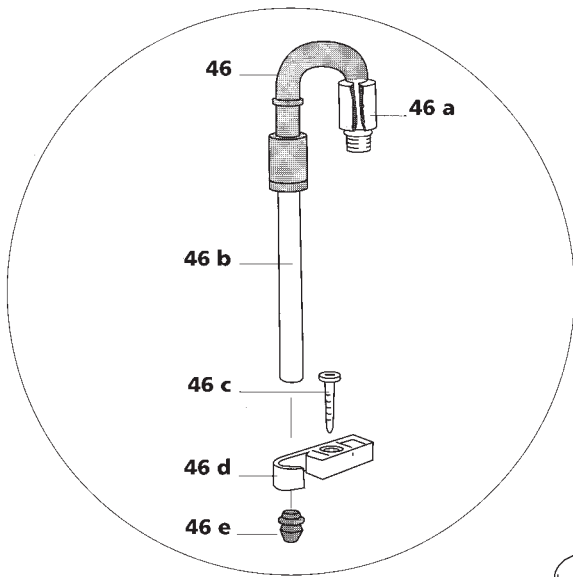

Cassette C4

Cassette C4

Single spare part number Assembly spare part number

1	Spring clip retainer	16169		
2	Clip retainer			1635078
3	Clip			
4	Draincap waterfillfunnel	1638578		
5	Waterfillfunnel			1638174
6	Cap waterfillfunnel	1684816		
7	O-ring			
8	O-ring			
9	Ball float			
10	Stop retainer			
11	Nylon Bushing			
12	Spring flush knob			1637762
13	Flush knob			
14	Screw			
15	Plug flush knob			
16	Cover			
17	Hinge post		1618362	1619462
18	Hinge pin			
19	Seat			
20	Flush cap			
21	Cylinder flush			
22	Bellow cap			
23	Bellow	21065		
24	Well pump			
25	Inlet tube			2029110
26	Check valve body		21066	2029162
27	Check valve flapper			
28	Flush tube	2029210		
29	Seal/plunger/spring			
30	O-ring		2029210	
31	Nozzle			
32	Bowl			
33	Dial support			
34	Magnet			
35	Level indicator			1617110
36	Decal level indicator			1617162
37	Lens			
38	Level indicator bezel			
39	Base			
40	Water tank			
41	Front panel			
42	Basepad			
43	Extension front panel	1626662		