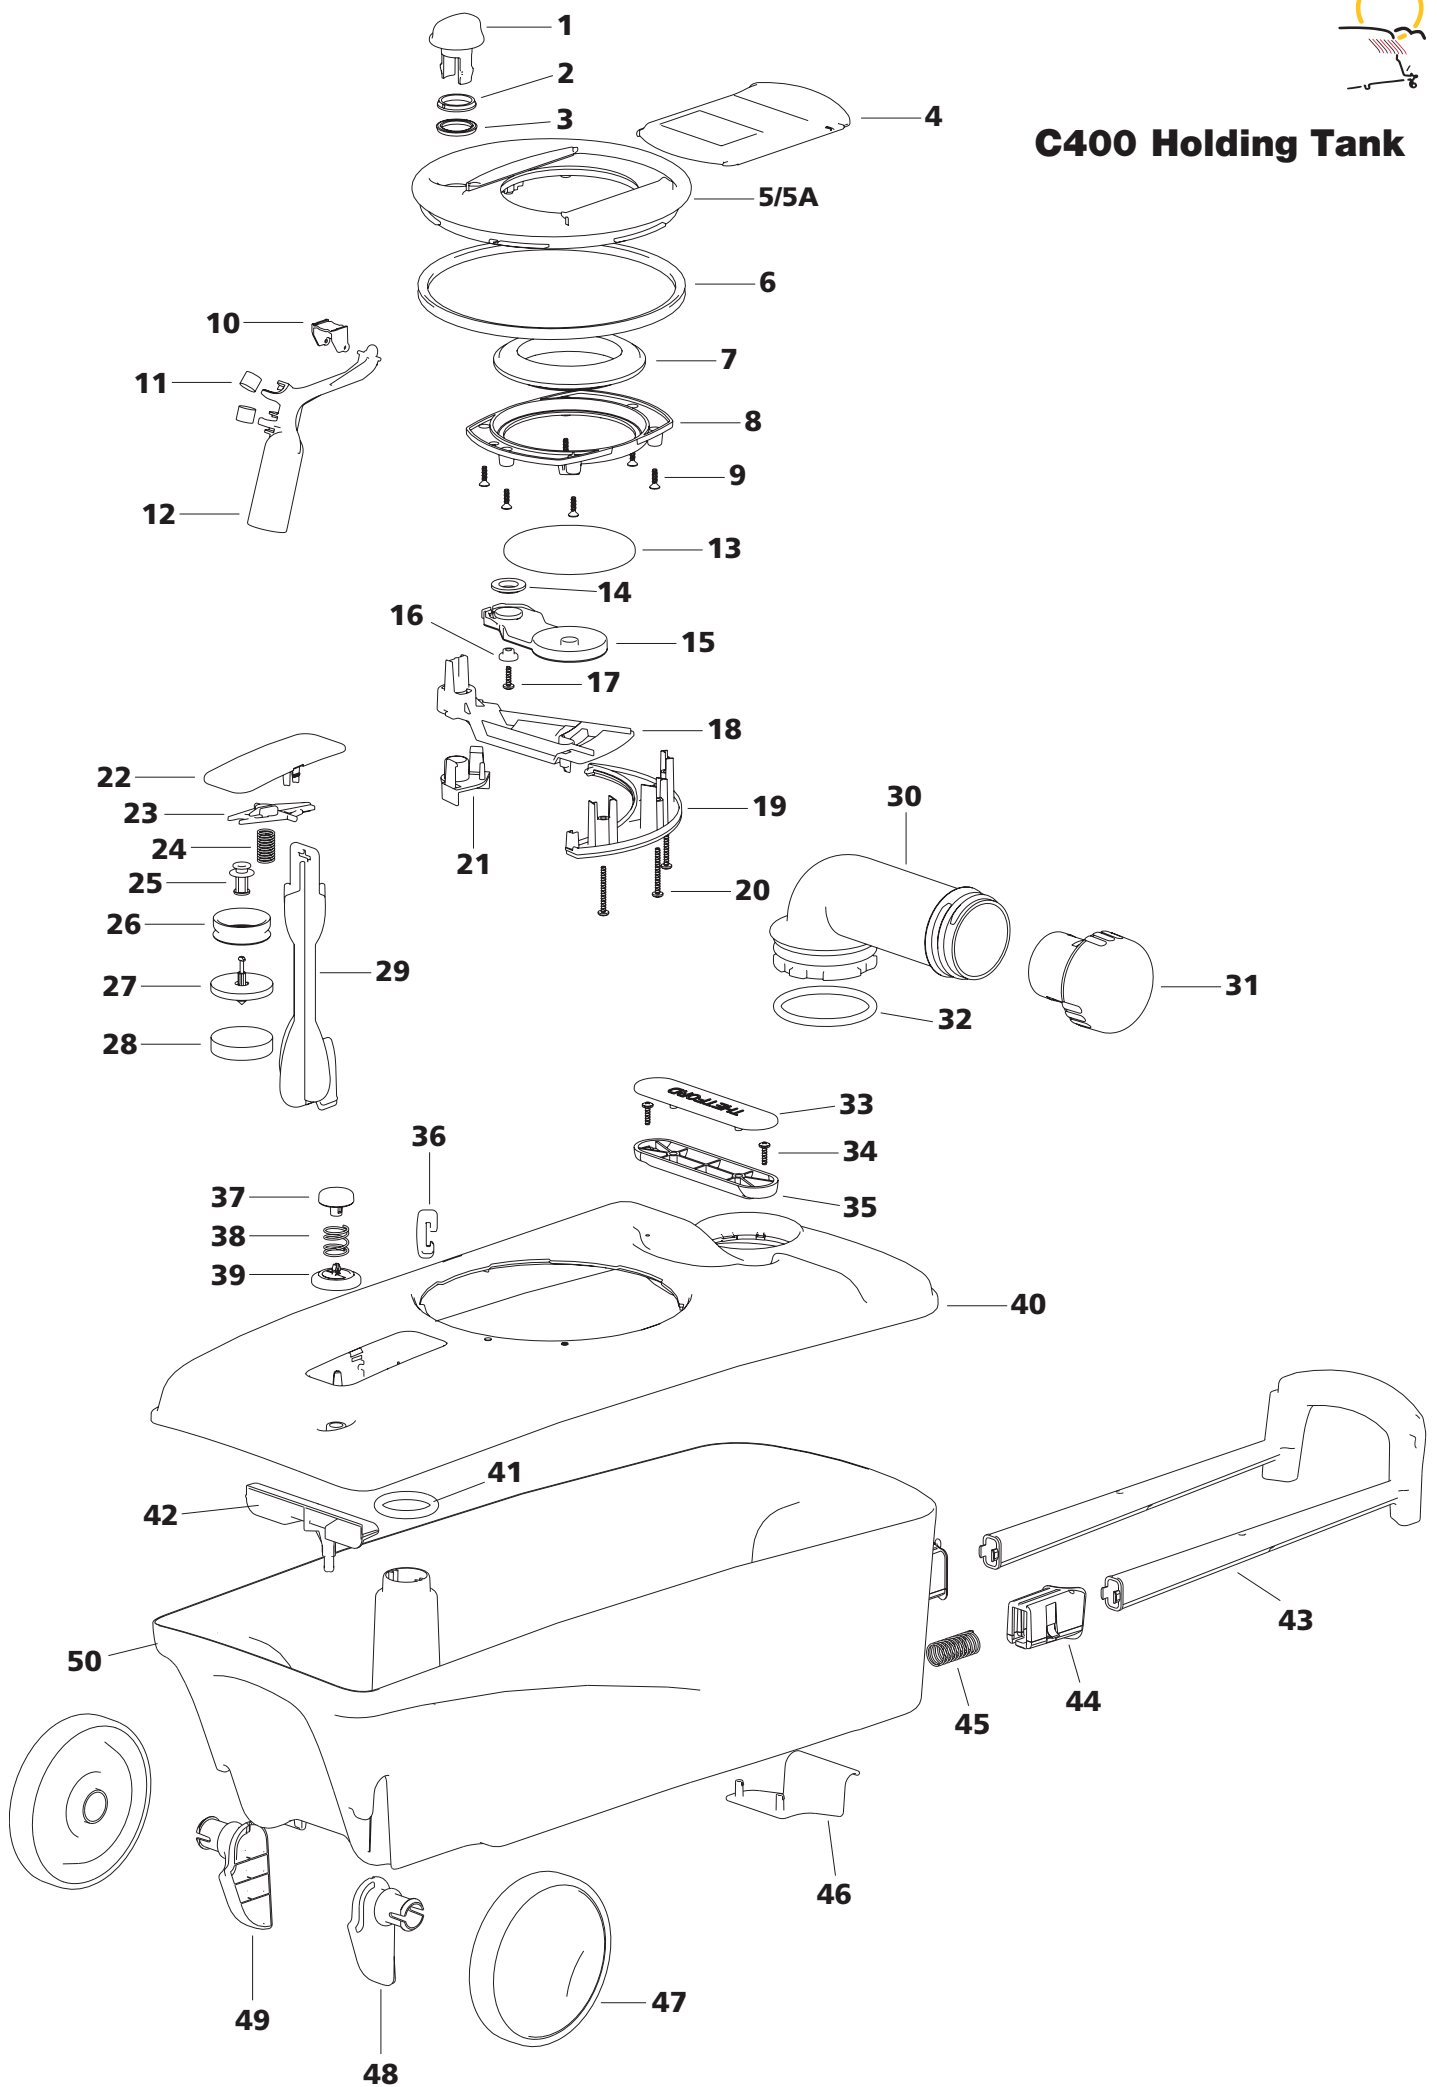

C-403 L

Single spare part number   Assembly spare part number

Single spare part number		Assembly spare part number
1	Cover	3230930 (Mocca) 3230962 (White)
2	Seat	
3	Pod	
4	Wire harness	
5	Wall seal	32311
6	Bracket	
	Bench	
7	Door interface	
8	Storage cover	
9	Lock plug <i>(For toilet produced until May 2004)</i>	
10	Kicking plate	
11	Kicking plate LB	
12	Clip	
13	Vent hose	32324
14	O-ring	
15	Seal vent plate	
16	Vent plate	
17	Base	
18	Wire clip	
19	Fuse	21766
20	Reed switch housing HT Reed switch PCB	3231762
21	Magnet basket	
22	Magnet	
23	Retaining plate	
24	Screw	
25	Bushing	
26	Saddle	
27	Screw	
28	Bracket	51802 (includes 26)
29	Shaft	
30	Link	51806
31	Wire harness	32319
32	O-ring	
33	Control well	
34	Relay	20106
35	Control panel Control PCB	3231362
36	Overlay	32314
37	Handle	5180362
38	Water supply tube	
39	Clamp	
40	Electric valve	23709
41	Water tube	
42	Vacuum breaker	16833
43	Flush tube	
44	Nozzle	
45	O-ring	
46	Plug sight tube hole *	
47	Blindplug *	

* For toilet produced after October 2005

C400 Holding Tank