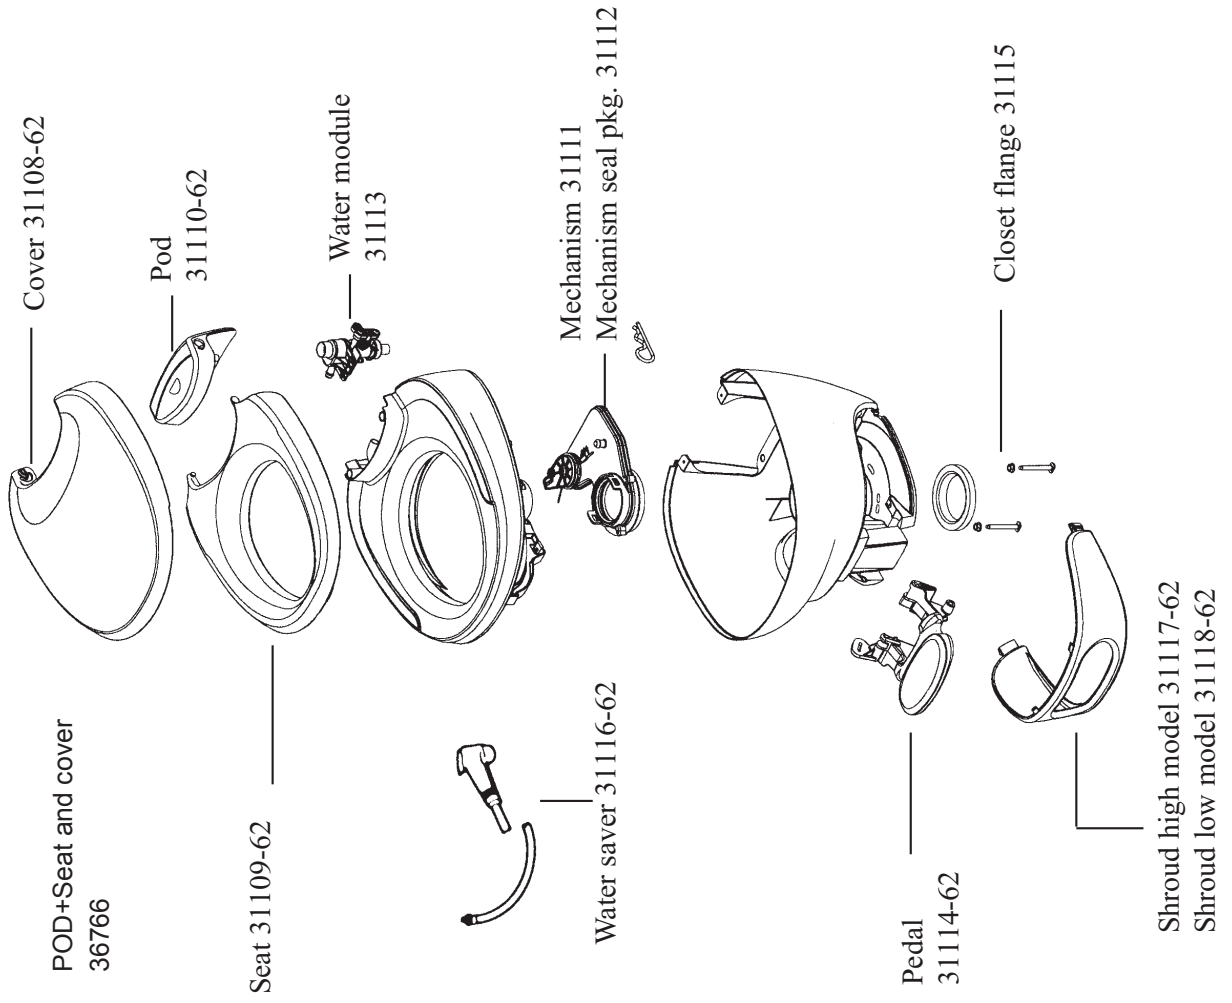

Aqua Magic Bravura