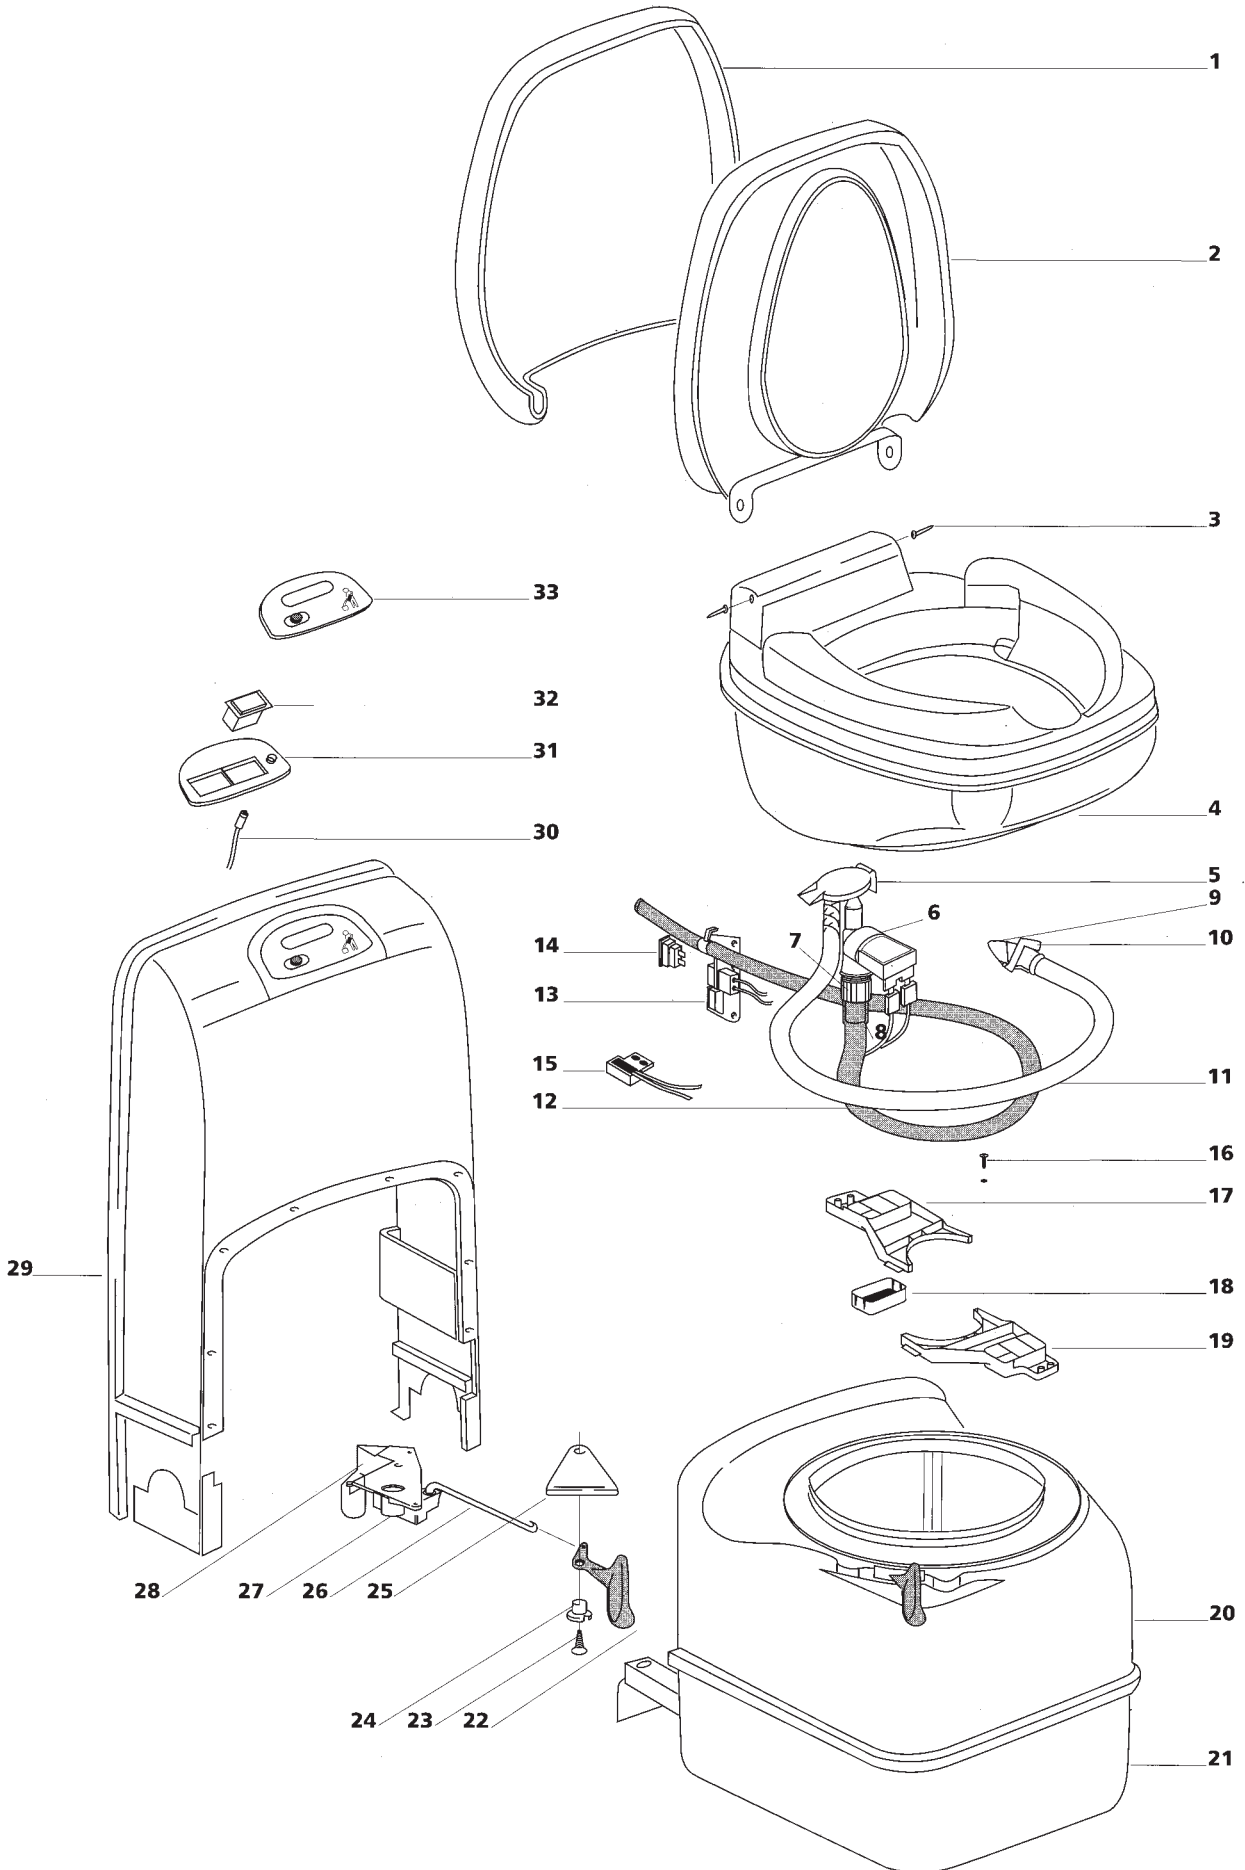

C-200 CW / CWE

C200 CW / CWE

	Single spare part number	Assembly spare part number
1	Cover	2370662
2	Seat	
3	Hinge pin 2370762	
4	Bowl	
5	O-ring	2371067
6	Nozzle	
7	Watersupply tube	
8	Screw	2371374
9	Bowl retainer bracket	
10	Magnet basket	
11	Bowl retainer bracket	
12	Base upper	
13	Base lower	
14	Handle	
15	Screw	
16	Bushing	
17	Seal handle	23850
18	Link	
19	Saddle	
20	Saddle bracket	23738
	Saddle bracket outside vent	
21	Console	2373962
22	Battery container	
23	Reed switch	
24	Wiring harness	
25	Led C-200 CW	
26	Manual pump	23845
26A	Pump retainer	
27	Waterfill door	2379157 (Parchment) 2379180 (White) 2379184 (White grey)
28	Vacuum breaker	16833
29	Water tube	16374
30	Pump	
31	Bezel	2377162
32	Adaptor bezel	
33	Vacuum breaker	16833
34	Switch	23792