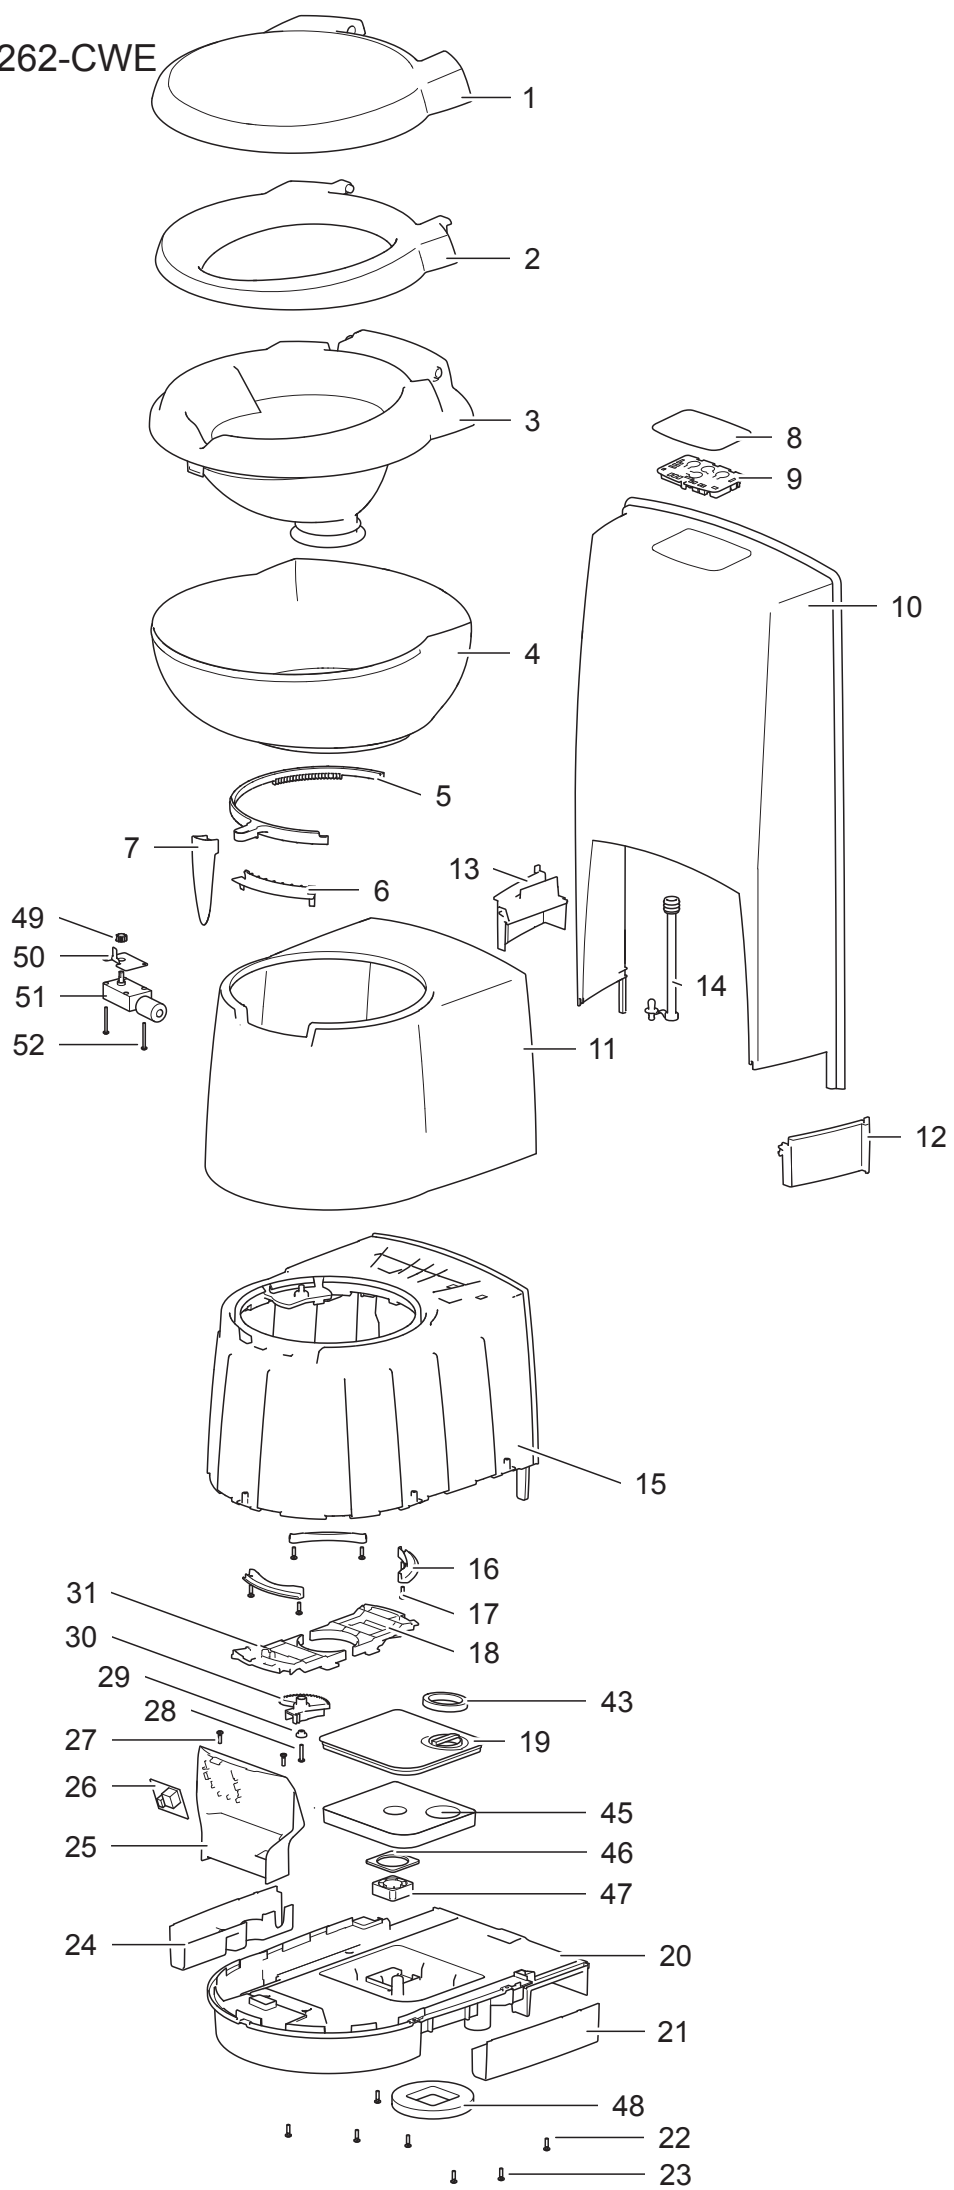

Single spare part number   Assembly spare part number   Items included

Powered outside vent

38	Seal, vent plate		
40	Filter		
41	Ventilator foam		
42	Fan		93411
43	Seal, adaptor		

Electric Blade

44	Gear wheel motor		
45	Metal bracket electric blade		
46	Motor electric blade		
47	Screw Hilo 3,1 x 35/15 PH2		

Ceramic Bowl

50	POD		
51	Cover		
52	Seat		
53	Inner Hex head screw M6x50		
54	Hinge block left	9341362 (including number 64)	9341262 (including number 64)
55	Hinge block right		
56	Bracket seat & cover		
57	Adhesive Ring		
58	Plastic ring M6		
59	Nut M6		
60	Nozzle		
61	Seal		5075662
62	Washer M17		
63	Pal nut M16		
64	Service cover		
65	China bowl		
66	Nut rotating plate		
67	Rotating plate		
68	Screw 3.9 X 14		

C262-CWE