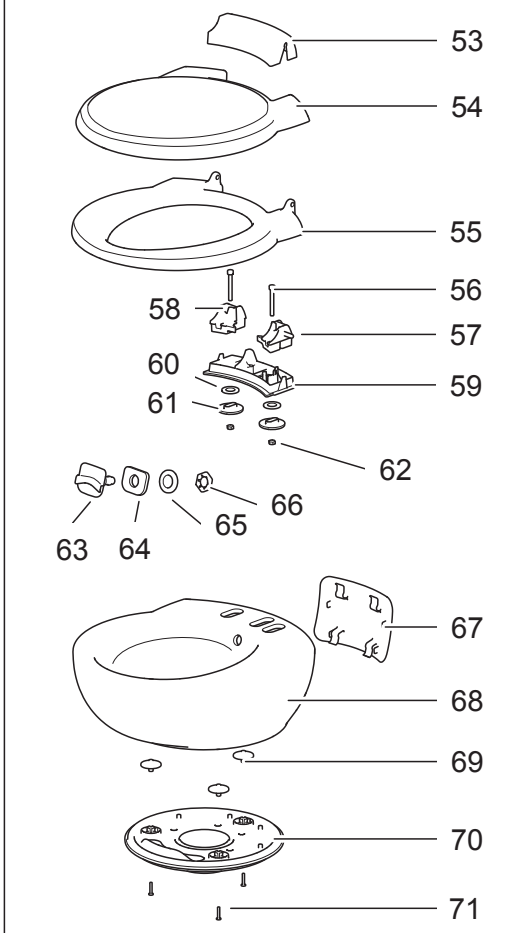

Ceramic bowl