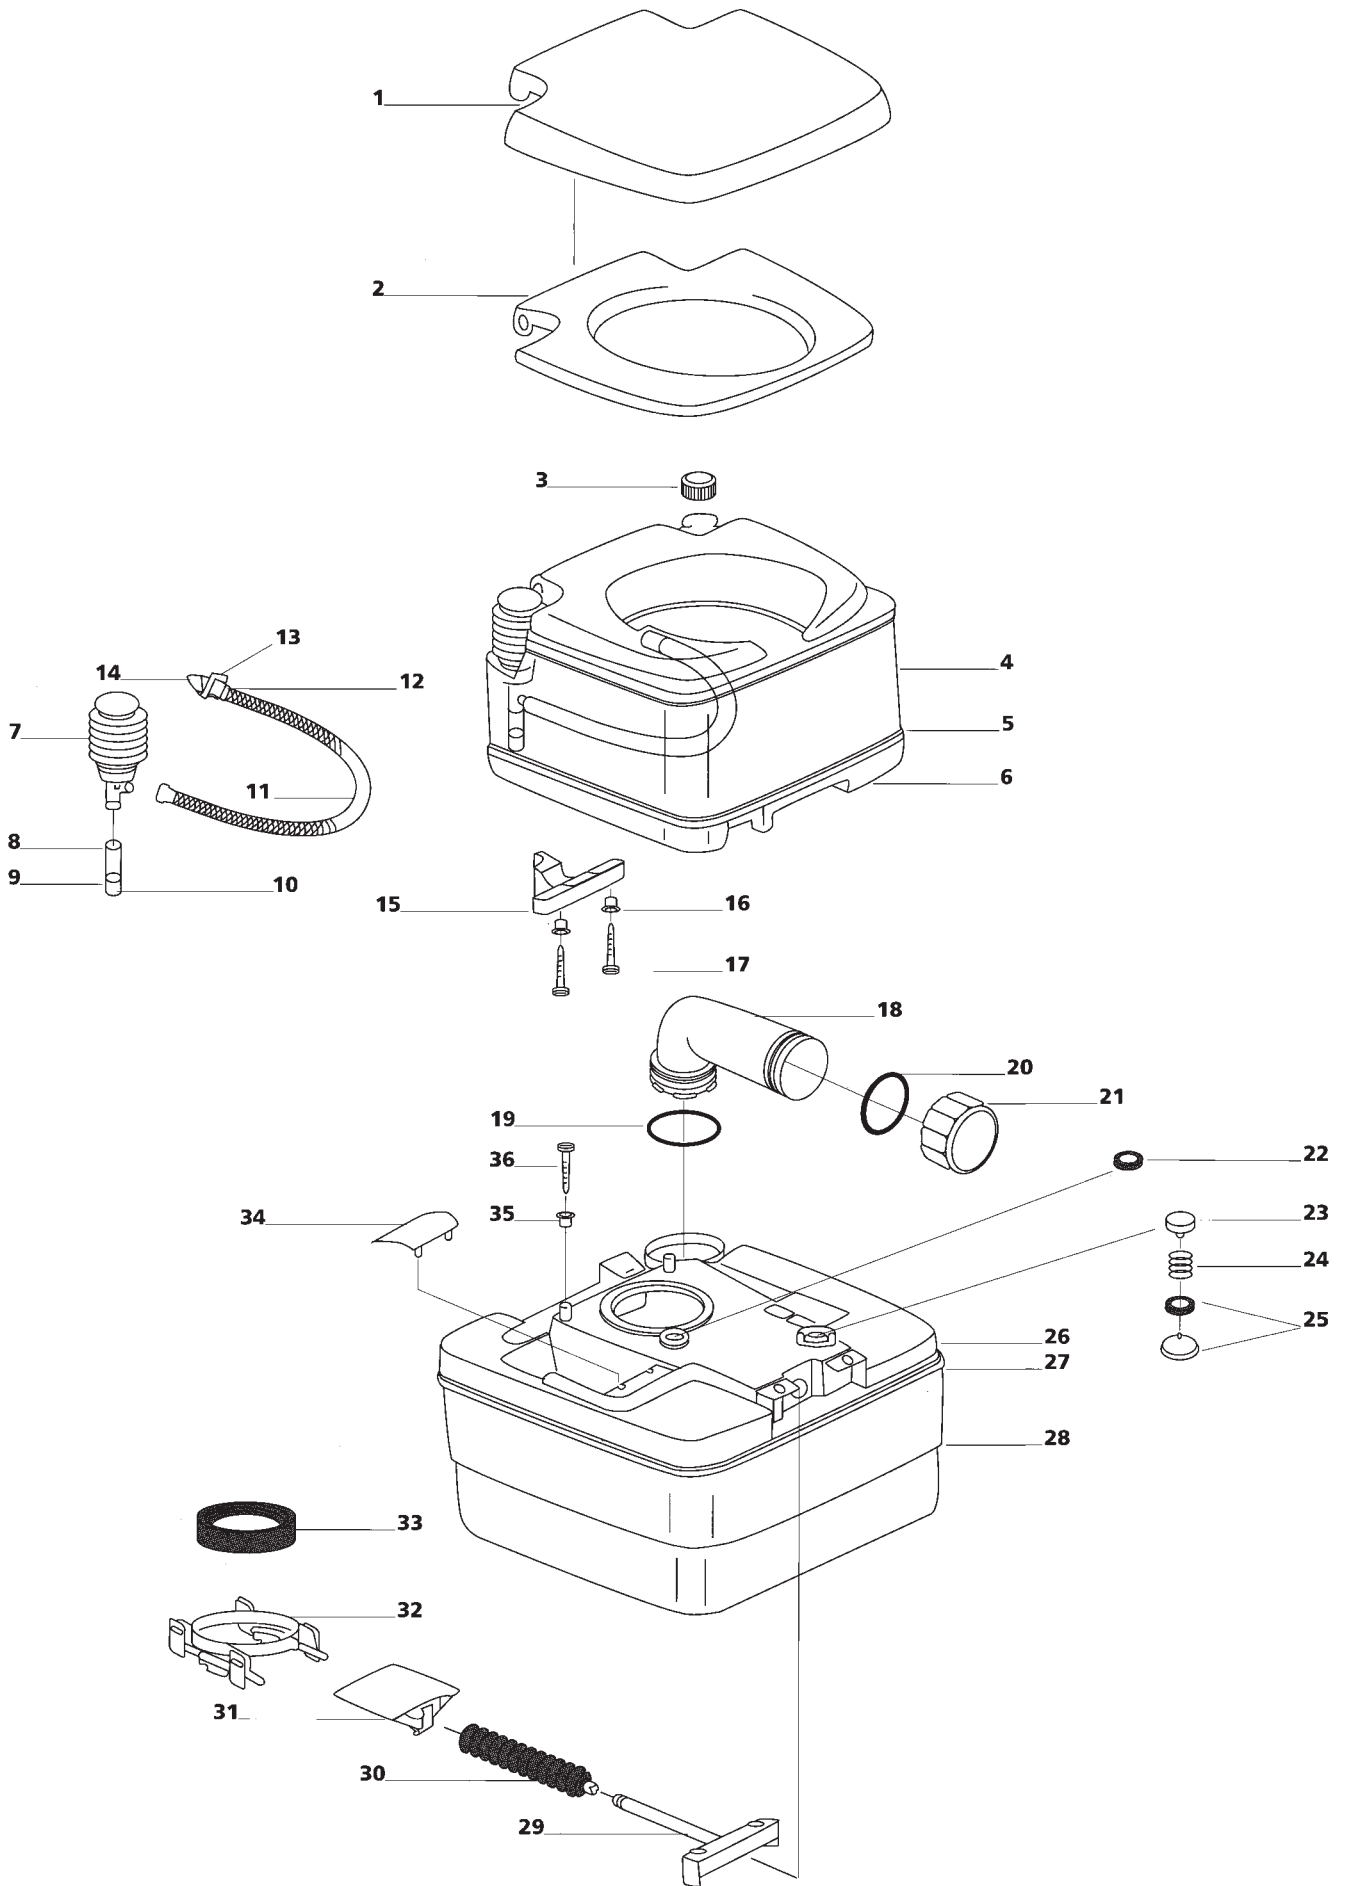

Porta Potti 145/165