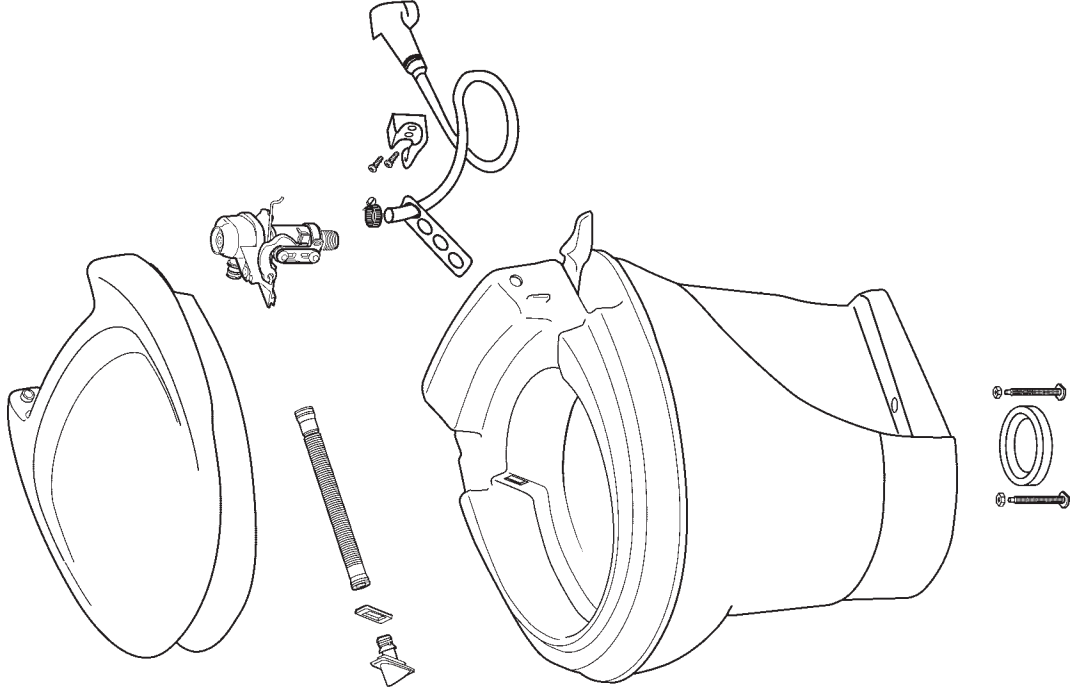

Aqua Magic V