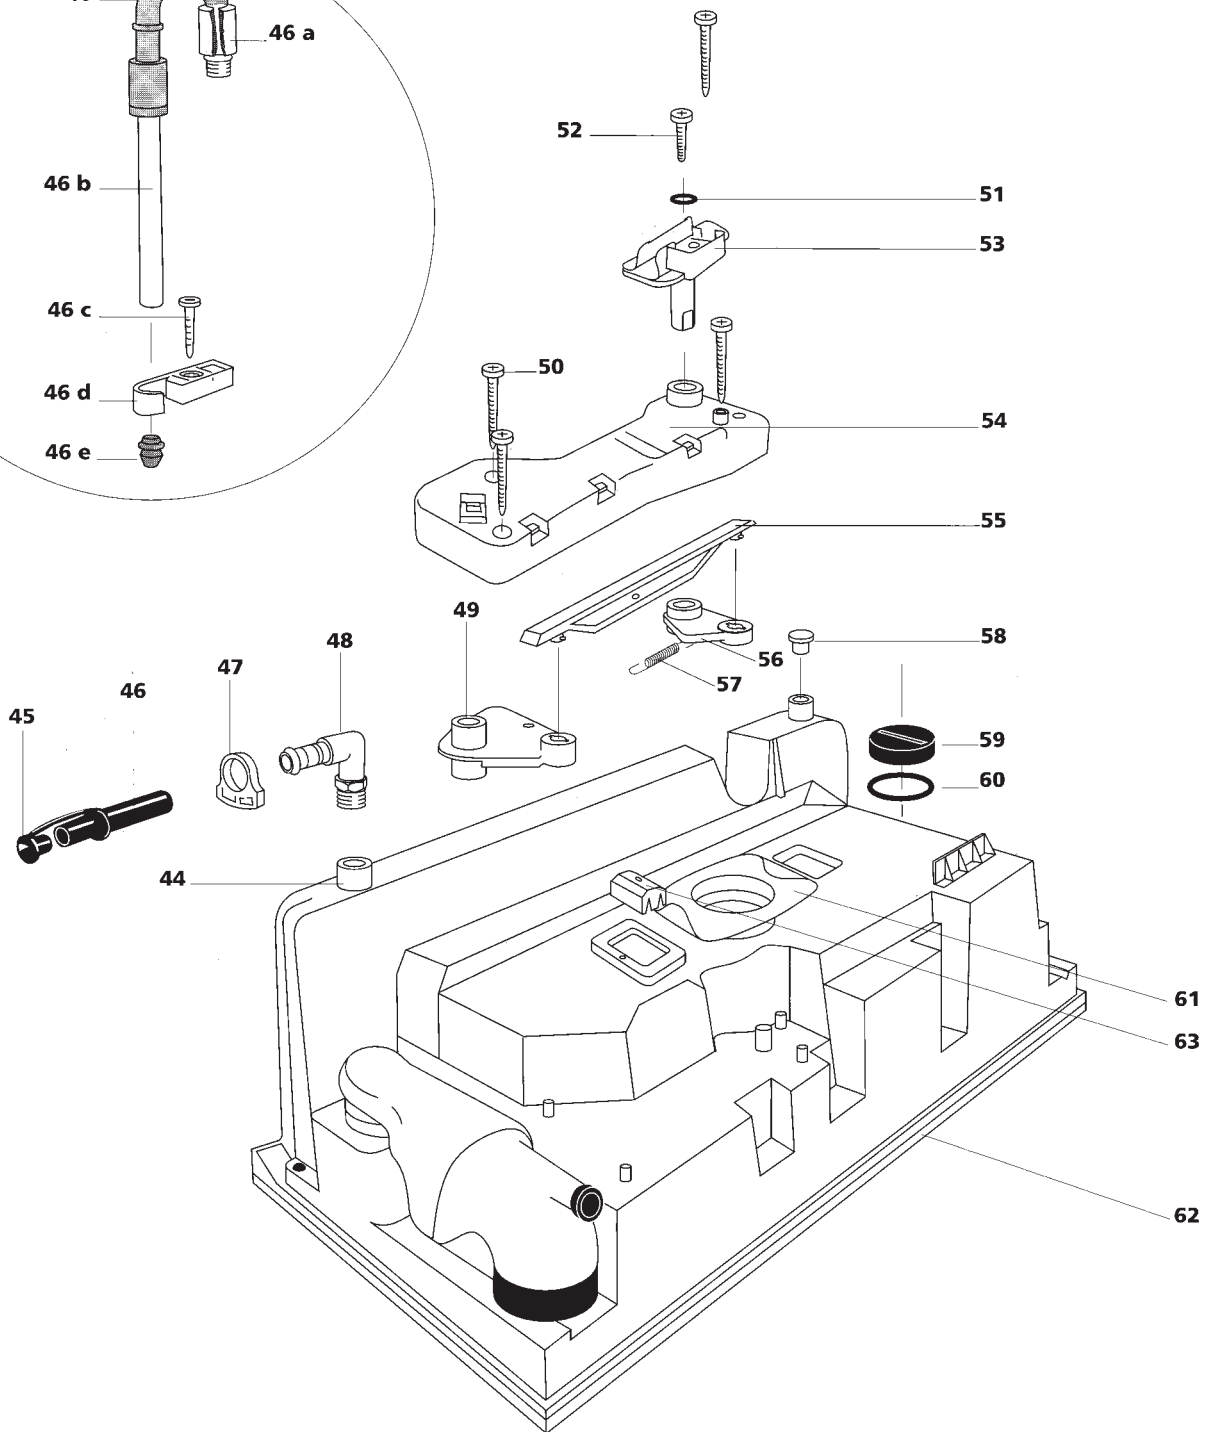

Cassette C3

Cassette C3

Single spare part number Assembly spare part number

1	Spring clip retainer	16169	1635078
2	Clip retainer		
3	Clip		
4	Drip tray	1616678	
5	Plug fill bottle		
6	O-ring		
7	Ball float		
8	O-ring		
9	Stop retainer		
10	Nylon bushing		1637762
11	Spring flush knob		
12	Flush knob		
13	Screw		
14	Plug flush knob		
15	Cover		1619462
16	Hinge post	1618362	
17	Hinge pin		
18	Seat		
19	Tissue cap		
20	Tissue holder		
20	A Tissue bracket		
21	Tissuewell		
22	O-ring		
23	Bowl		
24	Dial support		1617110 1617162
25	Magnet		
26	Level indicator dial		
27	Decal level indicator		
28	Lens		
29	Level indicator bezel		
30	Bench		
31	Base		
32	Frontpanel		
33	Basepad		
34	Extension frontpanel	1626662	
35	Watersupply tube		
36	Electric valve		23709
37	Hose barb	23851	
38	Hose nut		
39	Watertube		
40	Clamp		16833
41	Vacuumbreaker		
42	Flush tube		2010362
43	O-ring		
44	Nozzle		
45	Electric connection mechanism		
46	Electric connection valve		
47	Electric connection relay		
48	Relay	20106	

Cassette C4

Cassette C4

Single spare part number Assembly spare part number

1	Spring clip retainer	16169		
2	Clip retainer			1635078
3	Clip			
4	Draincap waterfillfunnel	1638578		
5	Waterfillfunnel			1638174
6	Cap waterfillfunnel	1684816		
7	O-ring			
8	O-ring			
9	Ball float			
10	Stop retainer			
11	Nylon Bushing			
12	Spring flush knob			1637762
13	Flush knob			
14	Screw			
15	Plug flush knob			
16	Cover			
17	Hinge post		1618362	1619462
18	Hinge pin			
19	Seat			
20	Flush cap			
21	Cylinder flush			
22	Bellow cap			
23	Bellow	21065		
24	Well pump			
25	Inlet tube			2029110
26	Check valve body		21066	2029162
27	Check valve flapper			
28	Flush tube	2029210		
29	Seal/plunger/spring			
30	O-ring		2029210	
31	Nozzle			
32	Bowl			
33	Dial support			
34	Magnet			
35	Level indicator			1617110
36	Decal level indicator			1617162
37	Lens			
38	Level indicator bezel			
39	Base			
40	Water tank			
41	Front panel			
42	Basepad			
43	Extension front panel	1626662		