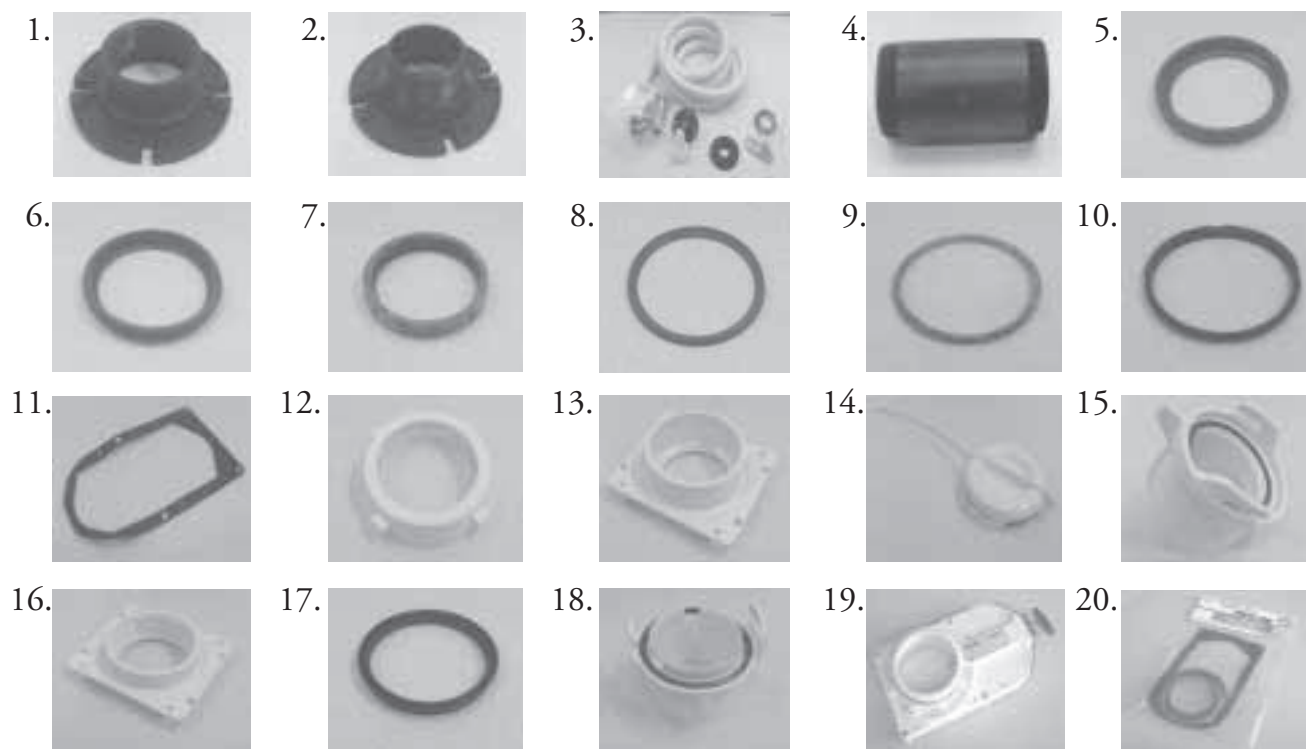

Aqua Magic Bravura

Aqua Magic V

Accessories Aqua Magic and Electra Magic

Accessories Electra Magic

Accessorie for Cassette C200/C400

Accessories Aqua Magic and Electra magic

	Sparepart	Sparepart number
1.	Closet flange MPT	02620
2.	Closet flange FPT	02621
3.	Vent kit	
4.	Nipple	08648
5.	Blade seal	08308 (For toilets produced until 30 March
6.	Blade seal	24654 (For toilets produced after 30 March
7.	Seal	
8.	Seal hub	
9.	Seal valve	01436
10.	Seal valve	01457
11.	Seal perimeter	
12.	Bayonet ring	0163962
13.	Adaptor bond-on	0165962
14.	Cap	01664
15.	Hose adaptor (curved)	01665
16.	Adaptor threaded	0195962
17.	Seal hopper	
18.	Bumper hose adaptor	02593
19.	Slide ez Valve	35770
20.	Slide ez Valve seal package	35776