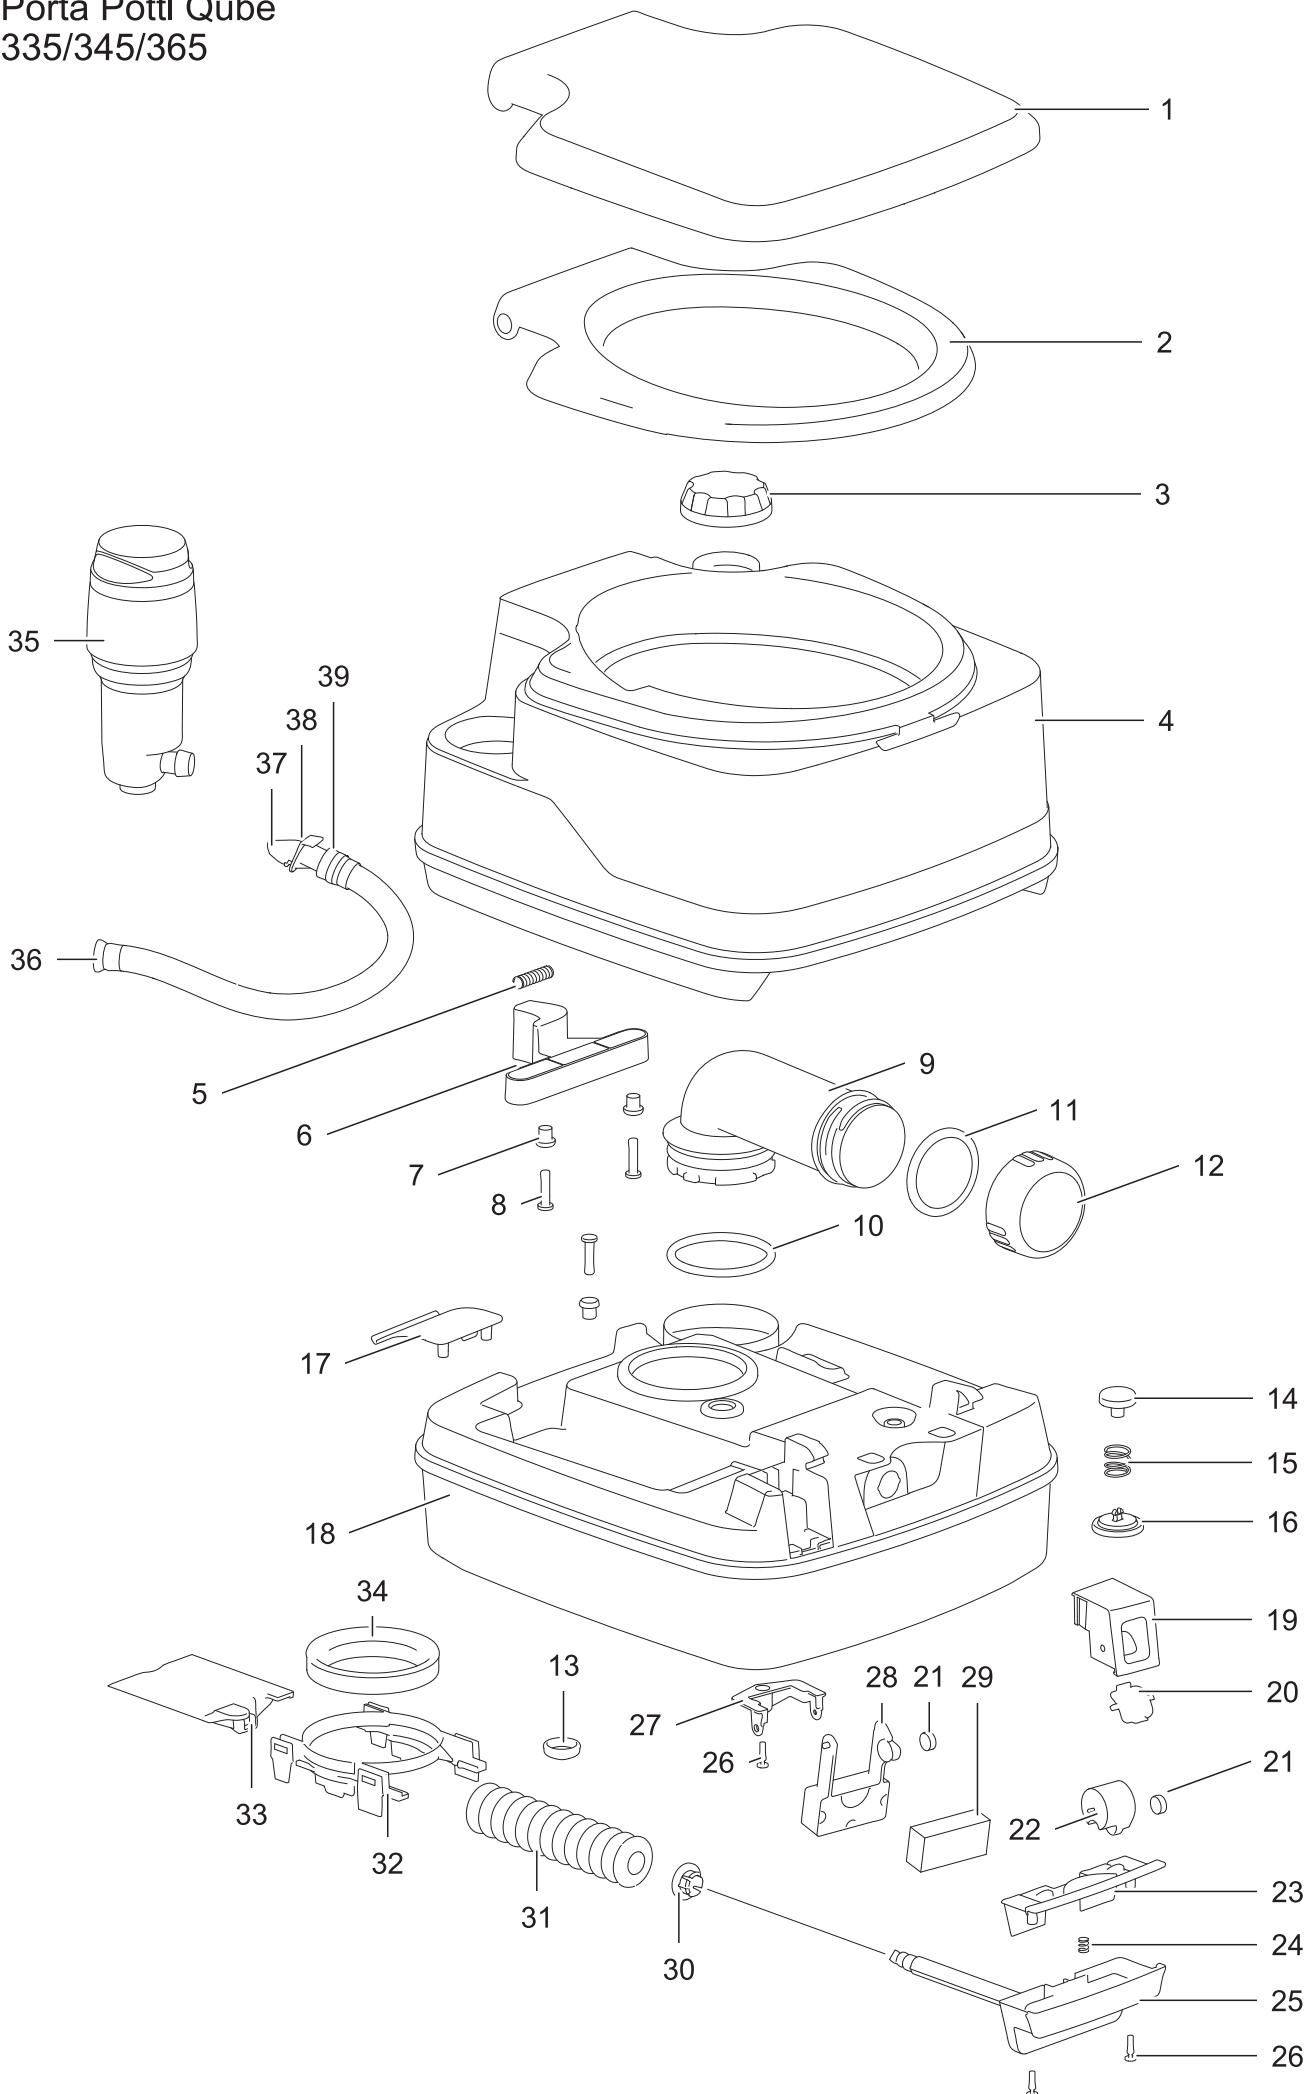

Porta Potti Qube
335/345/365

PP Qube 335/345/365

Single spare part number

Assembly spare part number

1	cover		PPQ 335 92904111 (Signal white) PPQ 345/365 92903111 (Signal white) 9290366 (Light ivory) 9290368 (Grey white) 92903130 (Ruby red) 92903133 (Agate grey)
2	Seat		
3	Cap water fill		92905111 (Signal white) 9290566 (Light ivory) 9290568 (Grey white) 92905130 (Ruby red) 92905133 (Agate grey)
4	Water tank (Piston pump)		
5	Spring		
6	Clasp		
7	Clasp spacer		
8	Screw		
9	Pour out Spout		9290707 (Traffic grey)
10	O-ring		9290738 (Grey beige)
11	Seal		92907132 (Signal black)
12	Cap pour out spout	92906111	9290774 (Moon grey)
13	Vent seal	07102	
14	Vent button		
15	Spring		92407111
16	Vent button seal		
17	Clip		
18	Waste holding tank		
19	Cover level indicator		PPQ 335 9290976 (Light grey) 9290907 (Traffic grey)
20	Side glass level indicator		
21	Magnet		PPQ 345/365 9290838 (Grey beige) 92908132 (Signal black)
22	Dial		9290874 (Moon grey) 9290876 (Light grey) 9290807 (Traffic grey)
23	Cover valve handle		
24	Spring valve handle		
25	Valve handle		
26	Screw		
27	Float retainer		
28	Float arm		
29	Foam		
30	Bushing slotted		
31	Boot seal		
32	Retainer blade		
33	Blade		
34	Lipseal	07101	
35	Piston pump		PPQ 335 92902111 (signal white) PPQ 345/365 92901111 (Signal white)
36	Flush tube		9290166 (Light ivory)
37	Nozzle		92901130 (Ruby red)
38	O-ring		
39	Spring/plunger