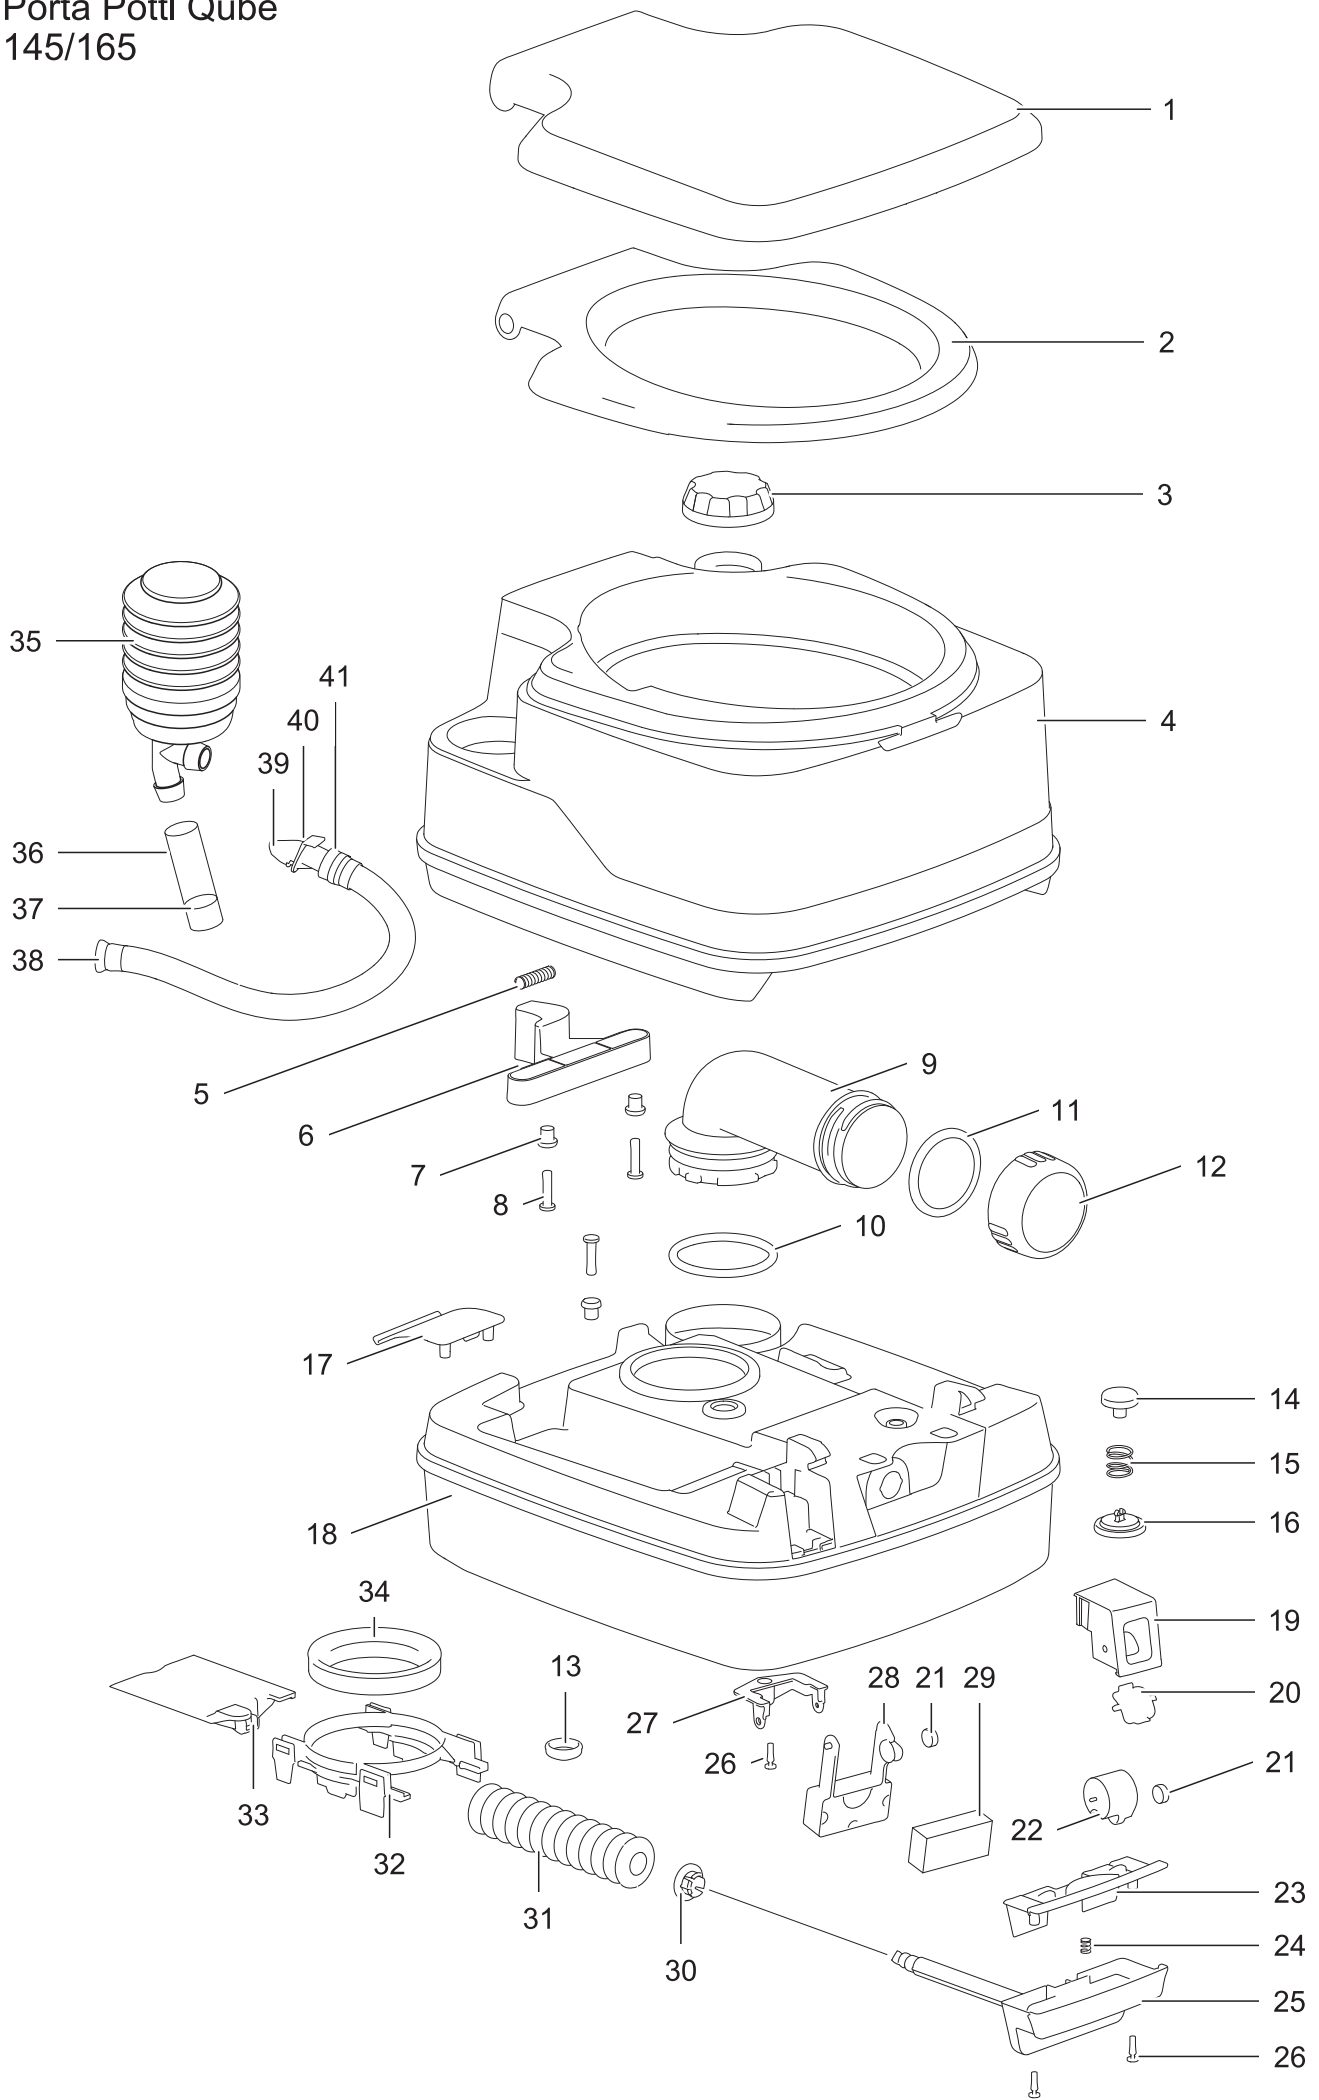

Porta Potti Qube
145/165

PP Qube 145/165

Single spare part number

Assembly spare part number

		Single spare part number	Assembly spare part number
1	cover		92903111 (Signal white) 9290366 (Light ivory)
2	Seat		9290368 (Grey white) 92903130 (Ruby red) 92903133 (Agate grey)
3	Cap water fill		92905111 (Signal white) 9290566 (Light ivory) 9290568 (Grey white) 92905130 (Ruby red) 92905133 (Agate grey)
4	Water tank (bellow pump)		
5	Spring		
6	Clasp		
7	Clasp spacer		
8	Screw		
9	Pour out Spout		9290707 (Traffic grey) 9290738 (Grey beige)
10	O-ring		92907132 (Signal black) 9290774 (Moon grey)
11	Seal		92906111
12	Cap pour out spout		
13	Vent seal	07102	
14	Vent button		
15	Spring		92407111
16	Vent button seal		
17	Clip		
18	Waste holding tank		
19	Cover level indicator		
20	Side glass level indicator		9290838
21	Magnet		
22	Dial		
23	Cover valve handle		
24	Spring valve handle		
25	Valve handle		
26	Screw		
27	Float retainer		
28	Float arm		
29	Foam		
30	Bushing slotted		
31	Boot seal		
32	Retainer blade		
33	Blade		
34	Lipseal	07101	
35	Bellow	0786262	
36	Tubing		
37	Check valve body/flapper		
38	Flush tube		
39	Nozzle		
40	O-ring		
41	Spring/plunger		