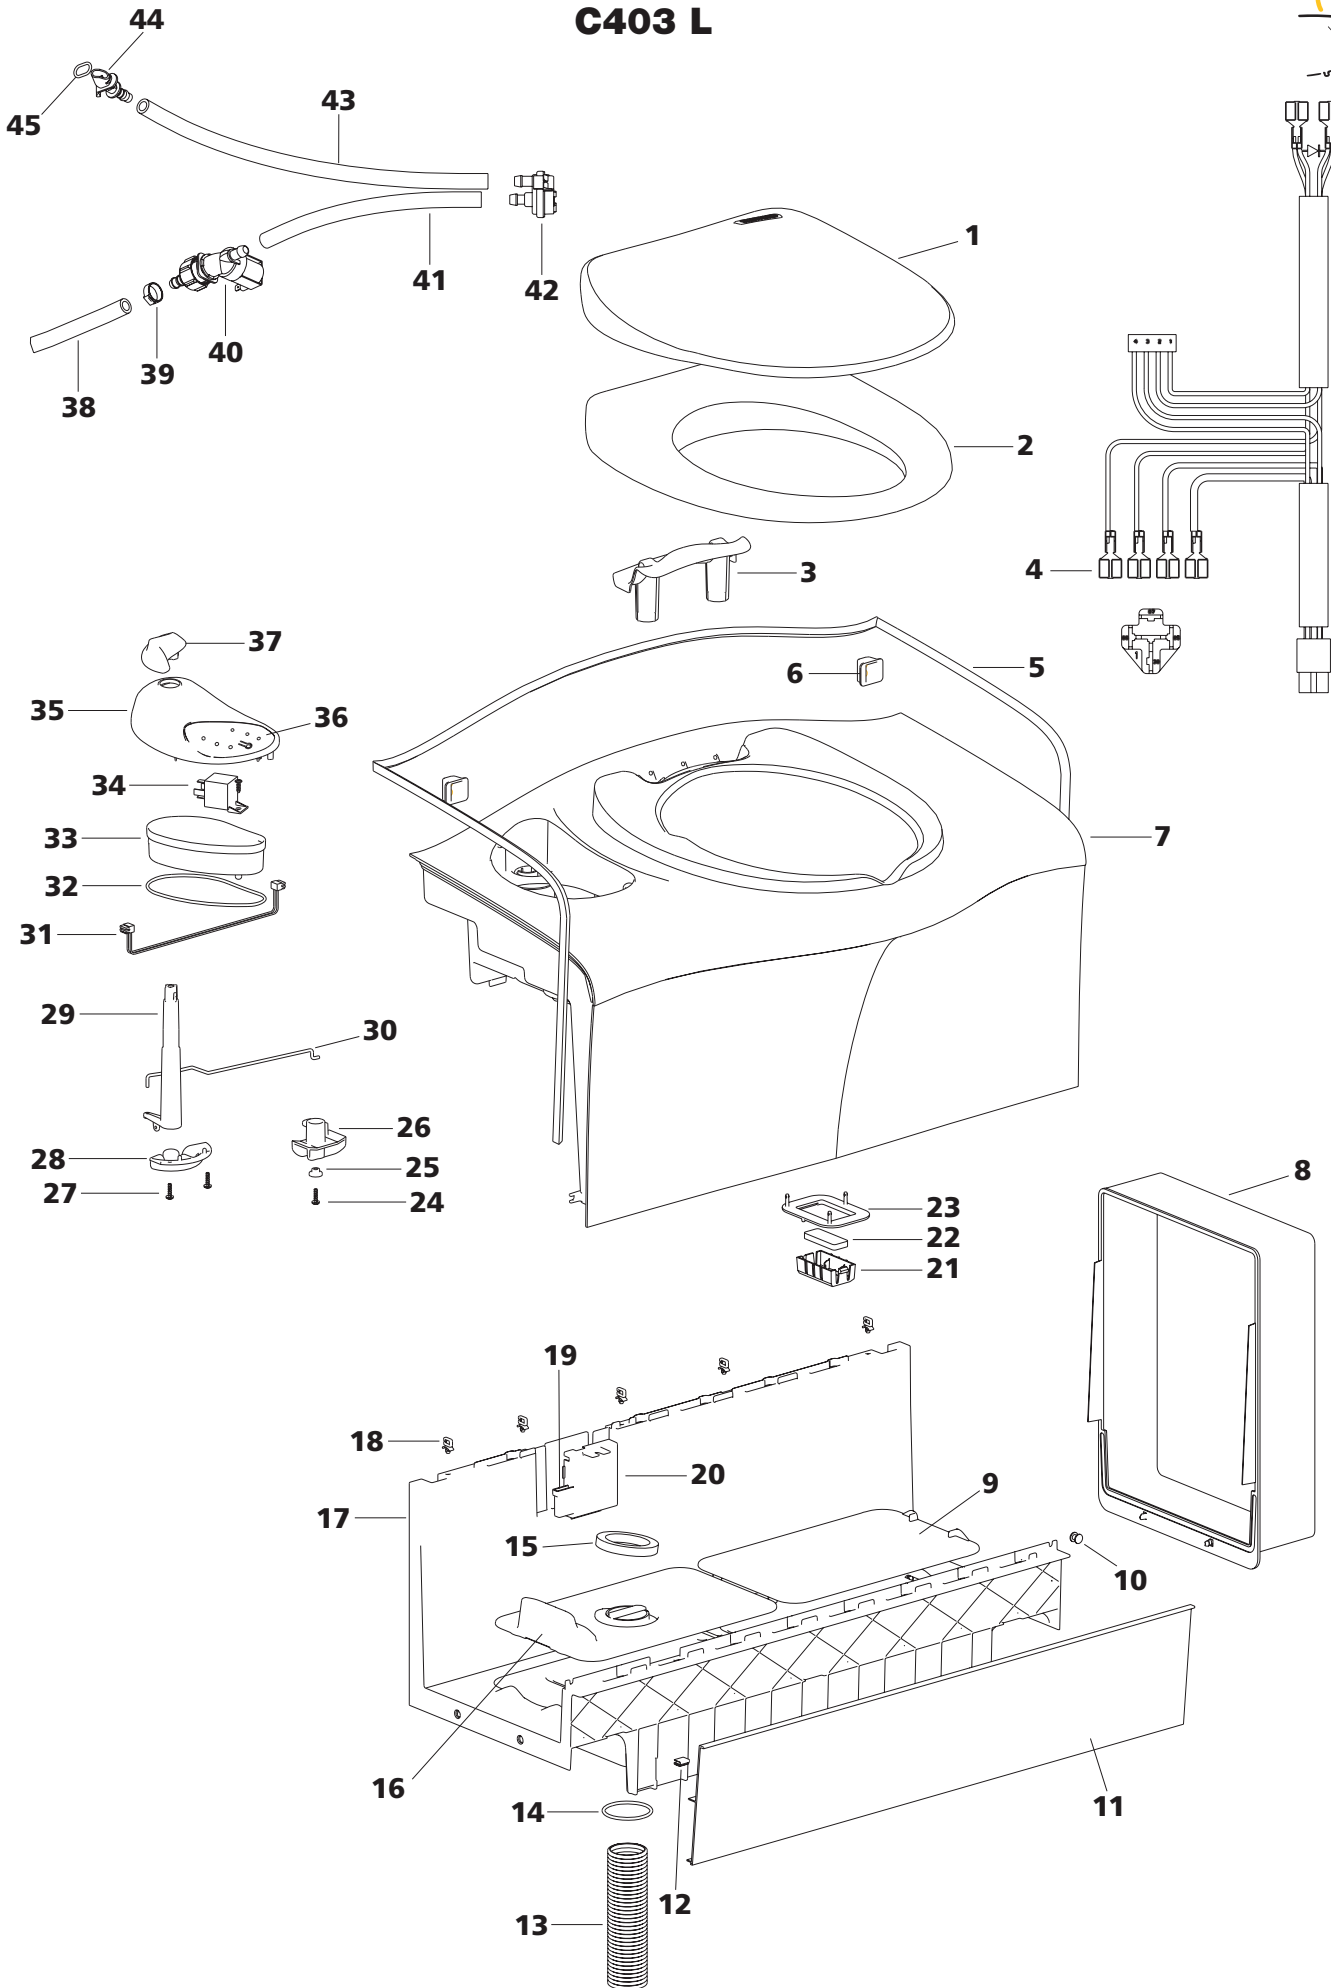

C403 L

C-403 L

Single spare part number   Assembly spare part number

Single spare part number		Assembly spare part number
1	Cover	3230930 (Mocca) 3230962 (White)
2	Seat	
3	Pod	
4	Wire harness	
5	Wall seal	32311
6	Bracket	
	Bench	
7	Door interface	
8	Storage cover	
9	Lock plug <i>(For toilet produced until May 2004)</i>	
10	Kicking plate	
11	Kicking plate LB	
12	Clip	
13	Vent hose	32324
14	O-ring	
15	Seal vent plate	
16	Vent plate	
17	Base	
18	Wire clip	
19	Fuse	21766
20	Reed switch housing HT Reed switch PCB	3231762
21	Magnet basket	
22	Magnet	
23	Retaining plate	
24	Screw	
25	Bushing	
26	Saddle	
27	Screw	
28	Bracket	51802 (includes 26)
29	Shaft	
30	Link	51806
31	Wire harness	32319
32	O-ring	
33	Control well	
34	Relay	20106
35	Control panel Control PCB	3231362
36	Overlay	32314
37	Handle	5180362
38	Water supply tube	
39	Clamp	
40	Electric valve	23709
41	Water tube	
42	Vacuum breaker	16833
43	Flush tube	
44	Nozzle	
45	O-ring	
46	Plug sight tube hole *	
47	Blindplug *	

* For toilet produced after October 2005