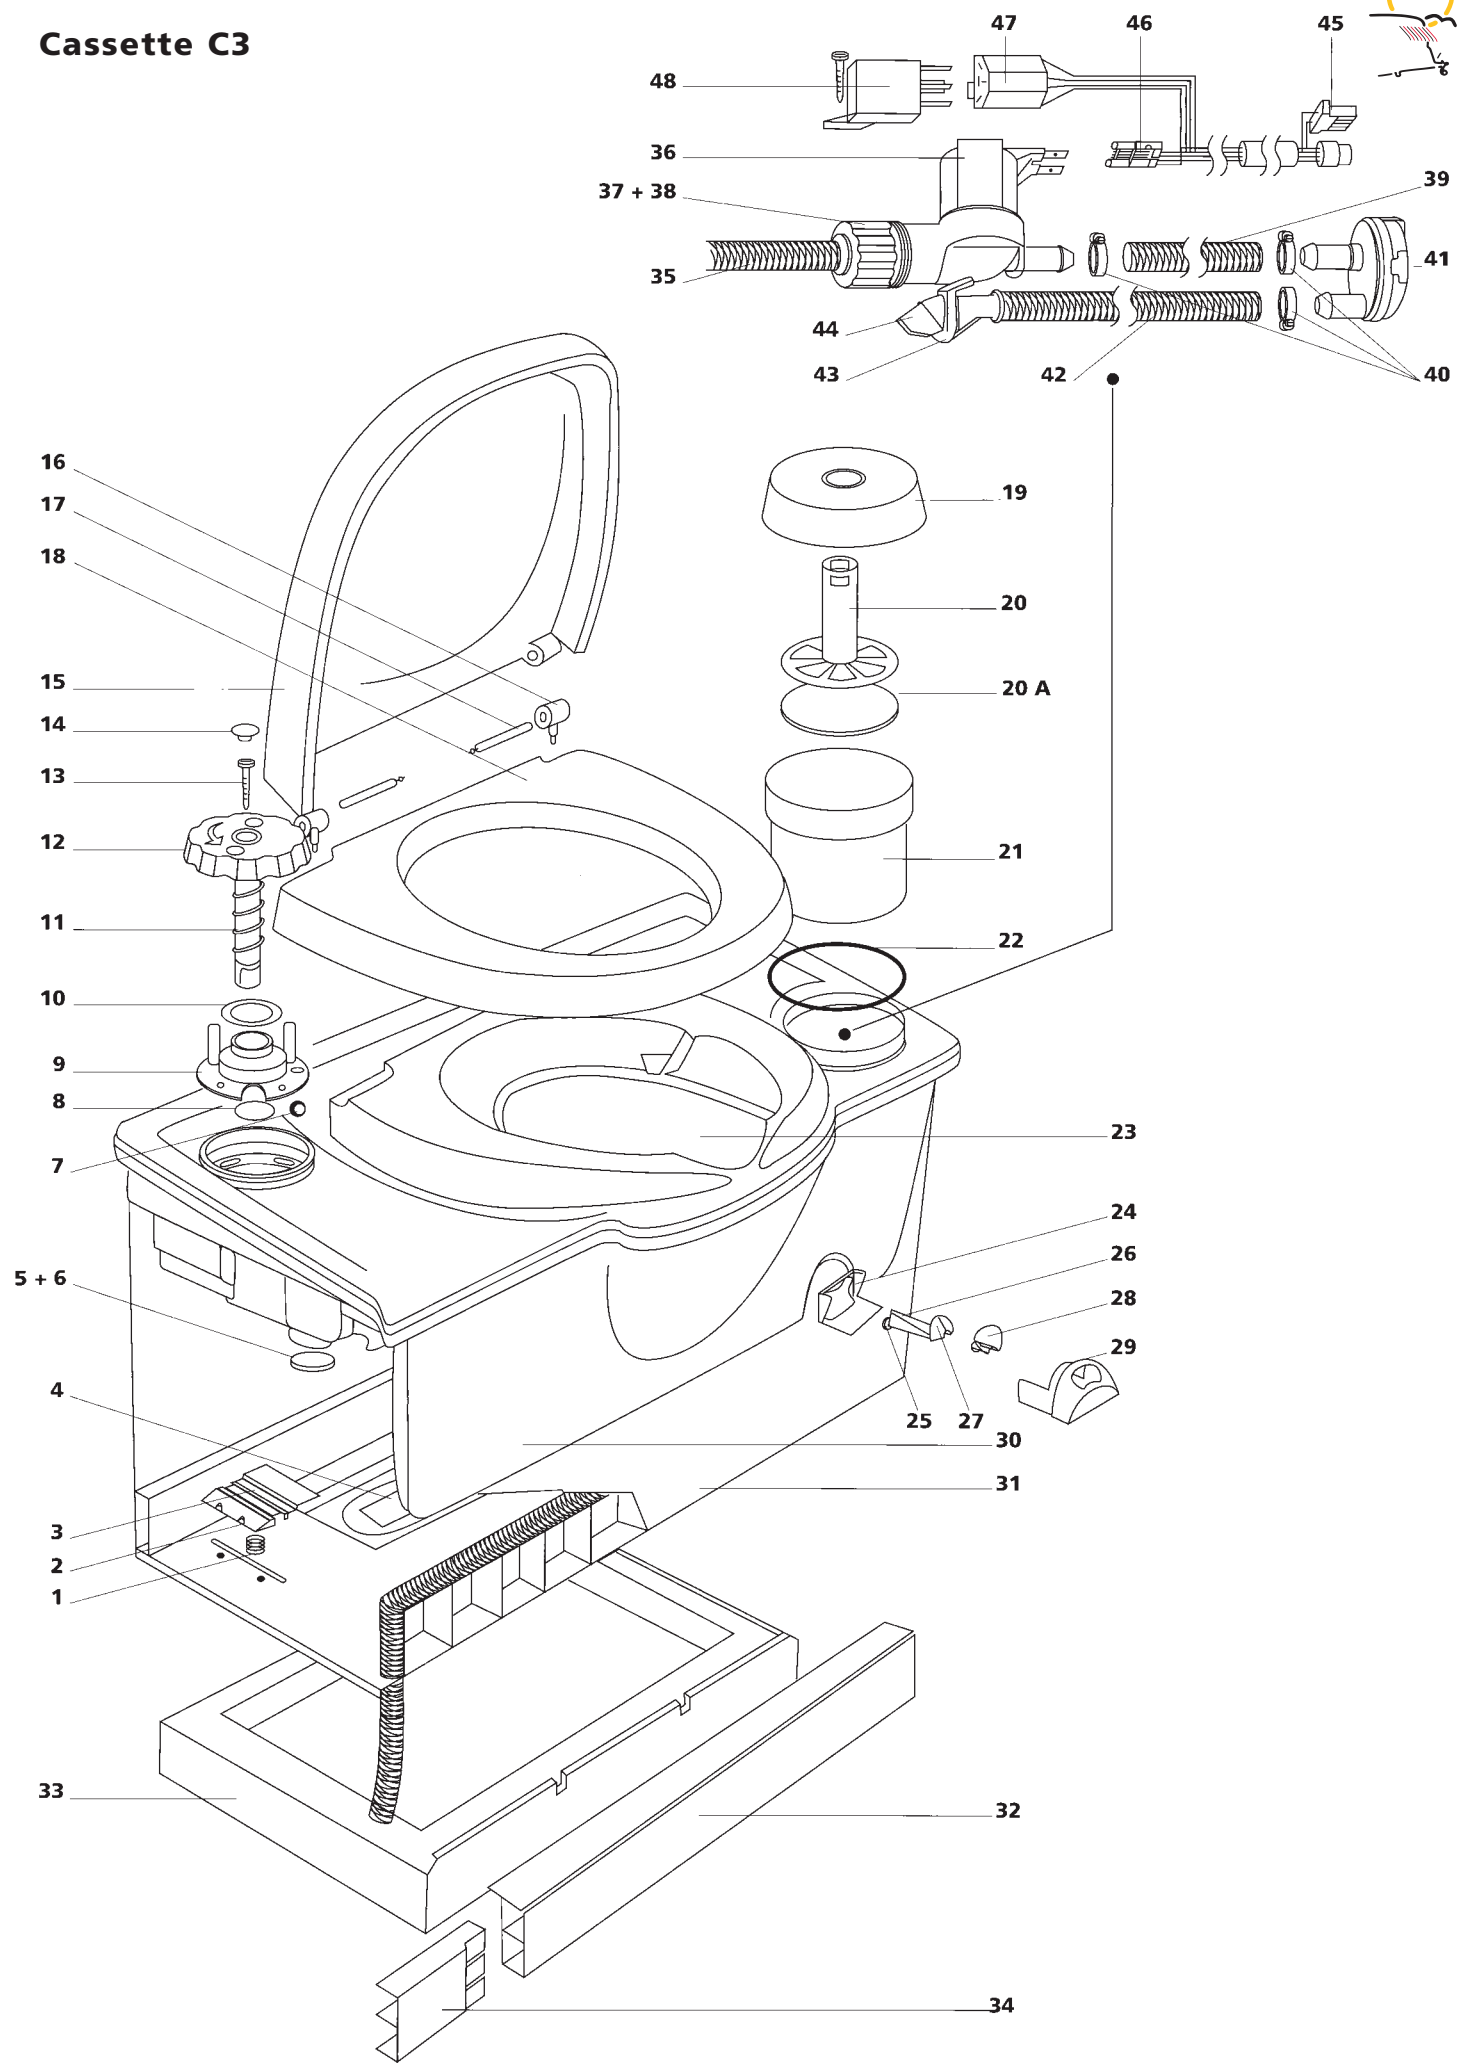

Cassette C2

Cassette C2

	Single spare part number	Assembly spare part number	
1	Spring clip retainer	1635078	
2	Clip retainer		
3	Clip		
4	Drip tray	1616678	
5	Draincap waterfillfunnel	1638174	
6	Waterfillfunnel		
7	Cap waterfillfunnel		
8	O-ring		
9	Ball float		
10	O-ring		
11	Stop retainer		
12	Nylon bushing	1637762	
13	Spring flush knob		
14	Flush knob		
15	Screw		
16	Plug flush knob		
17	Cover		
18	Hinge post	1618362	1619462
19	Hinge pin		
20	Seat		
21	Tissue cap		
22	Tissue holder		
22	A Tissue bracket		
23	Tissuewell		
24	O-ring		
25	Bowl		
26	Dial support	1617110	
27	Magnet		
28	Level indicator dial		
29	Decal level indicator		
30	Lens		
31	Level indicator bezel	1617162	
32	Watertank		
33	Base		
34	Frontpanel		
35	Basepad		
36	Extension frontpanel	1626662	
37	Pump	16374	
38	Pump retainer		
39	Screw		
40	Flush tube	1637862	
41	O-ring		
42	Nozzle		
43	Flow restrictor		
	Pump connector	21050	

Cassette C3

Cassette C3

Single spare part number Assembly spare part number

1	Spring clip retainer	16169	1635078
2	Clip retainer		
3	Clip		
4	Drip tray	1616678	
5	Plug fill bottle		
6	O-ring		
7	Ball float		
8	O-ring		
9	Stop retainer		
10	Nylon bushing		1637762
11	Spring flush knob		
12	Flush knob		
13	Screw		
14	Plug flush knob		
15	Cover		1619462
16	Hinge post	1618362	
17	Hinge pin		
18	Seat		
19	Tissue cap		
20	Tissue holder		
20	A Tissue bracket		
21	Tissuewell		
22	O-ring		
23	Bowl		
24	Dial support		1617110 1617162
25	Magnet		
26	Level indicator dial		
27	Decal level indicator		
28	Lens		
29	Level indicator bezel		
30	Bench		
31	Base		
32	Frontpanel		
33	Basepad		
34	Extension frontpanel	1626662	
35	Watersupply tube		
36	Electric valve		23709
37	Hose barb	23851	
38	Hose nut		
39	Watertube		
40	Clamp		16833
41	Vacuumbreaker		
42	Flush tube		2010362
43	O-ring		
44	Nozzle		
45	Electric connection mechanism		
46	Electric connection valve		
47	Electric connection relay		
48	Relay	20106	