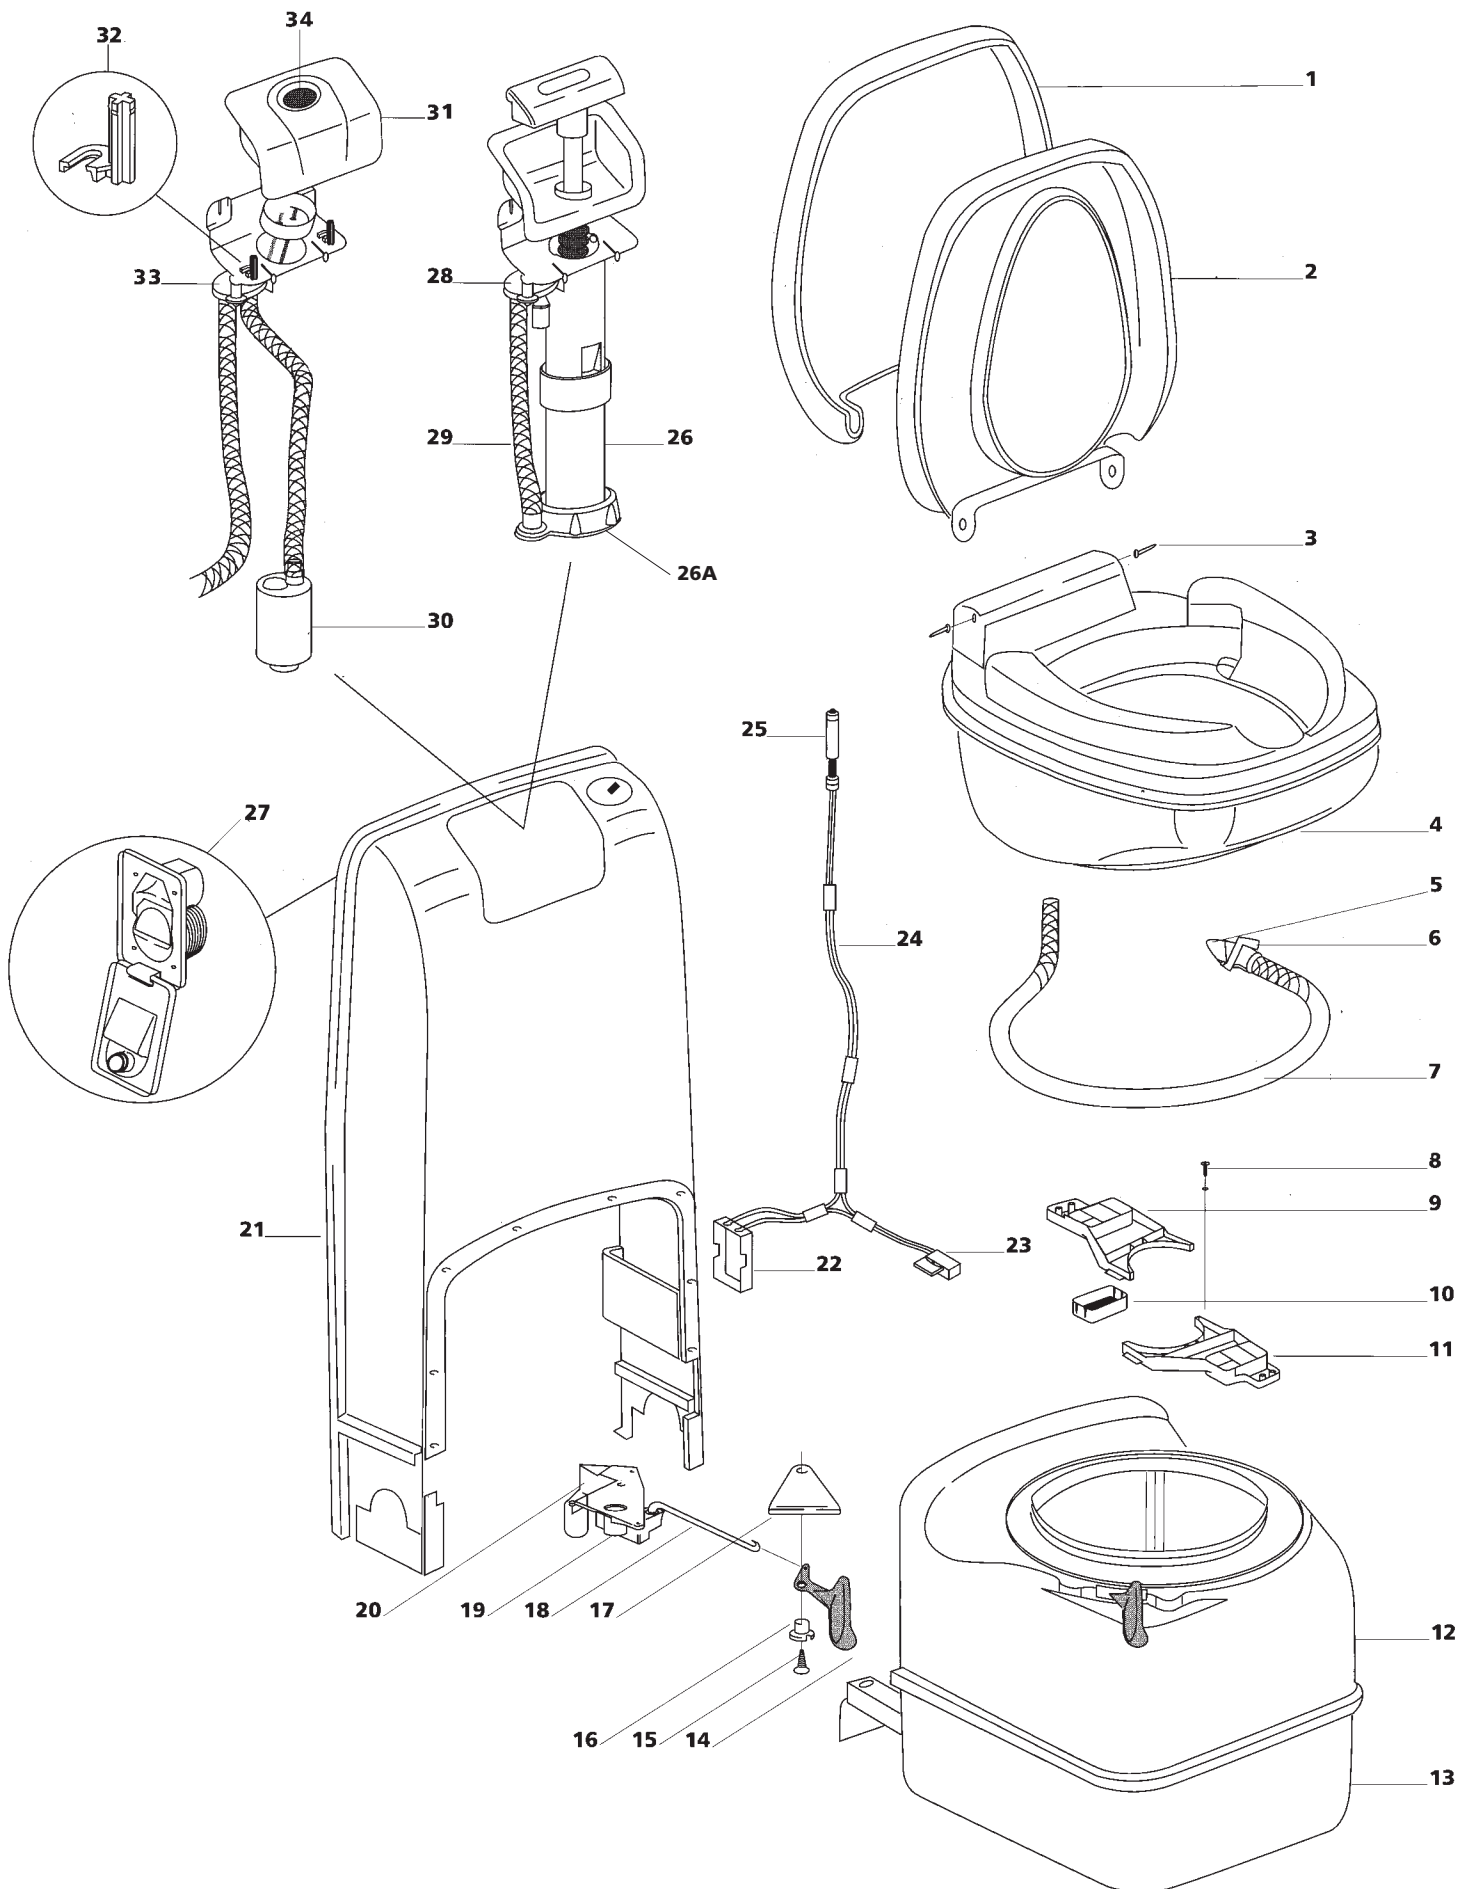

C-200 CW / CWE

C200 CW / CWE

	Single spare part number	Assembly spare part number	
1	Cover	2370662	
2	Seat		
3	Hinge pin 2370762		
4	Bowl		
5	O-ring	2371067	
6	Nozzle		
7	Watersupply tube		
8	Screw	2371374	
9	Bowl retainer bracket		
10	Magnet basket		
11	Bowl retainer bracket		
12	Base upper		
13	Base lower		
14	Handle		23848
15	Screw		
16	Bushing		
17	Seal handle	23850	
18	Link		
19	Saddle		
20	Saddle bracket	23738	
	Saddle bracket outside vent		
21	Console	2373962	
22	Battery container		
23	Reed switch		
24	Wiring harness		
25	Led C-200 CW		
26	Manual pump	23845	
26A	Pump retainer		
27	Waterfill door	2379157 (Parchment) 2379180 (White) 2379184 (White grey)	
28	Vacuum breaker	16833	
29	Water tube	16374	
30	Pump		
31	Bezel	2377162	
32	Adaptor bezel		
33	Vacuum breaker	16833	
34	Switch	23792