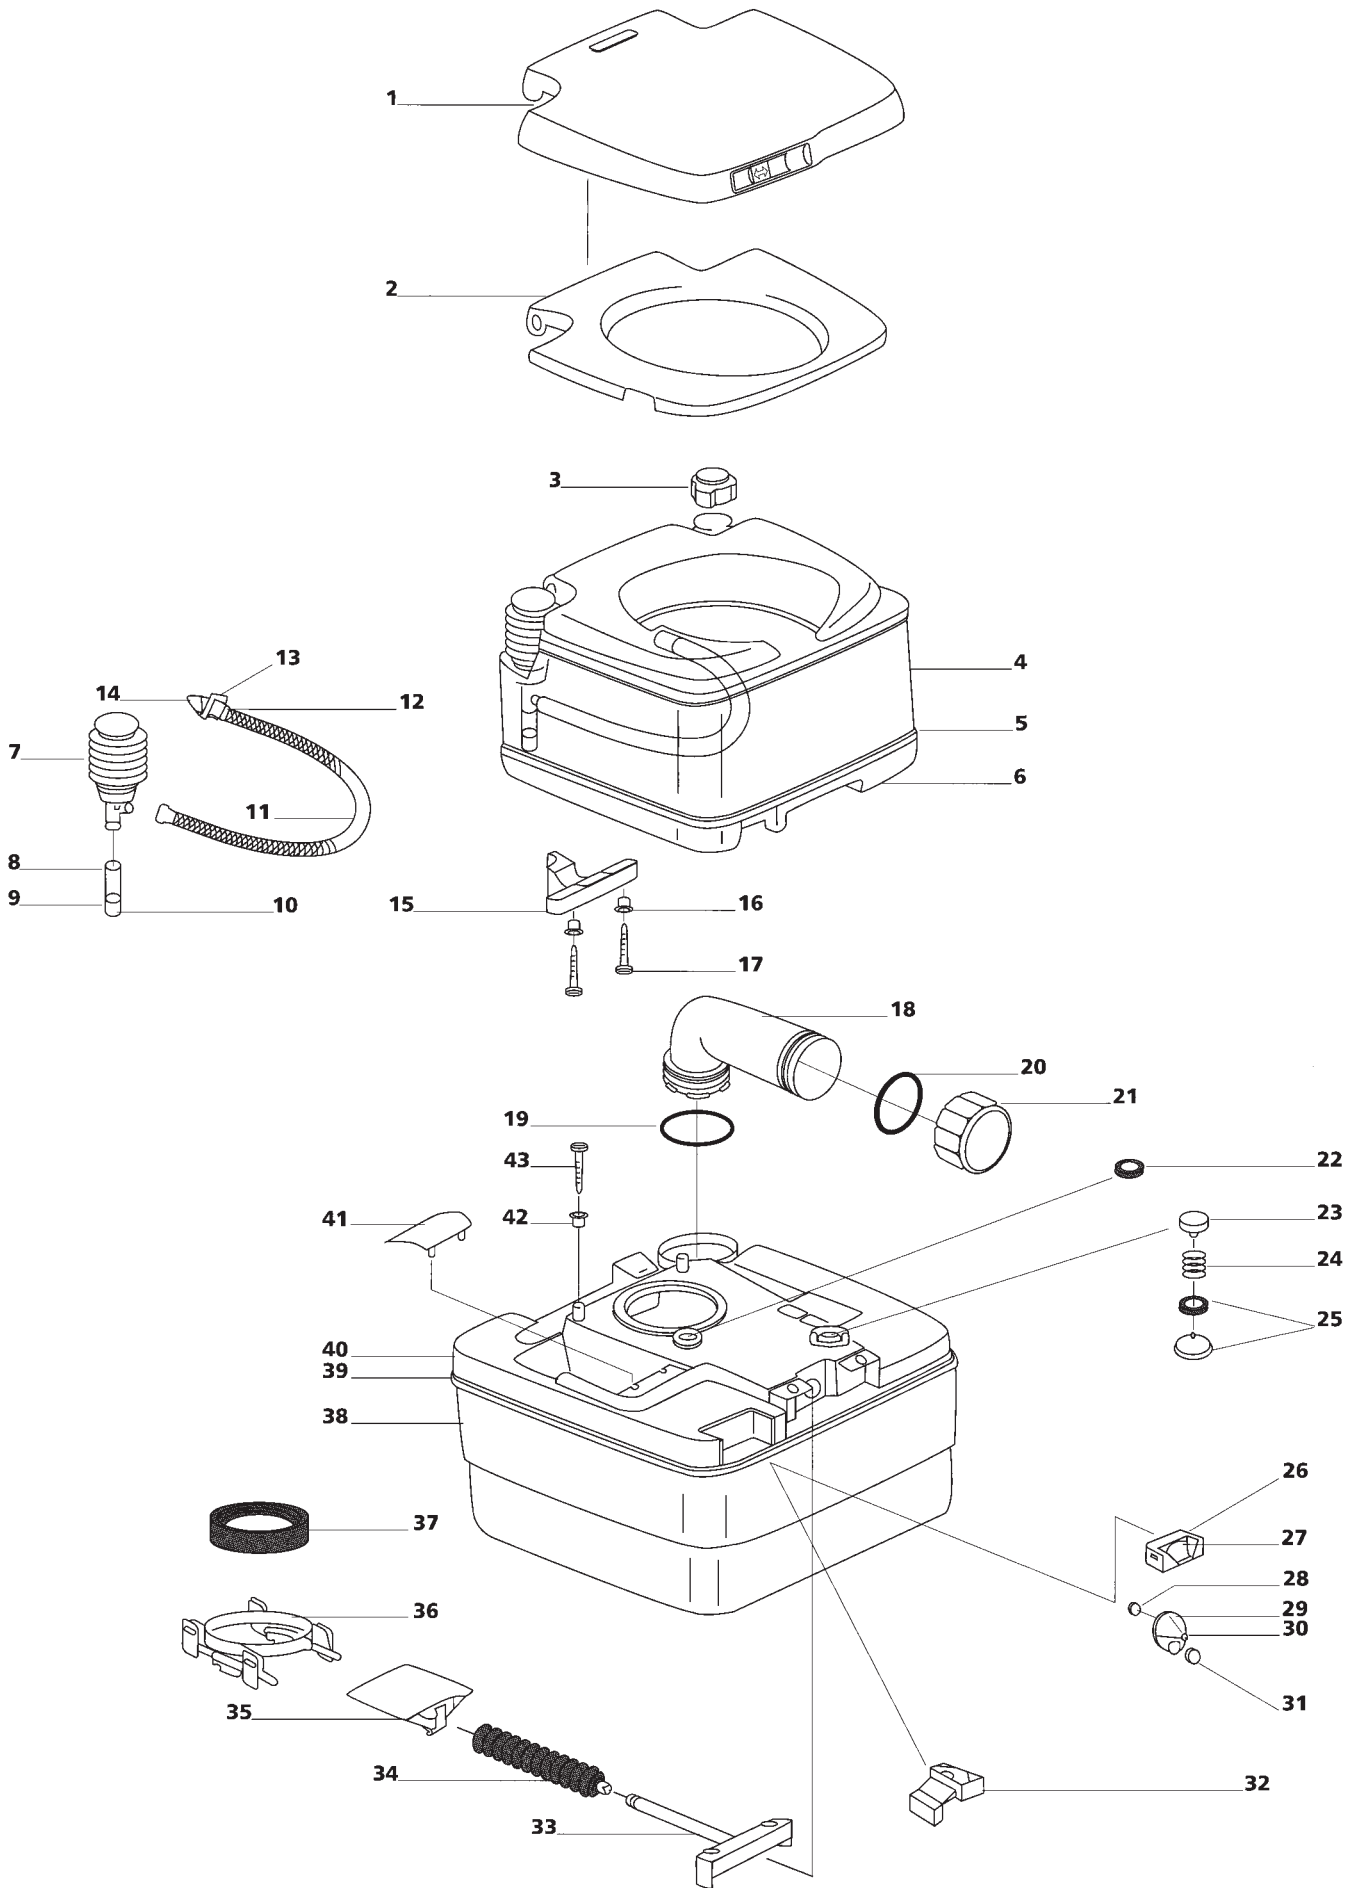

Porta Potti 235/245/265