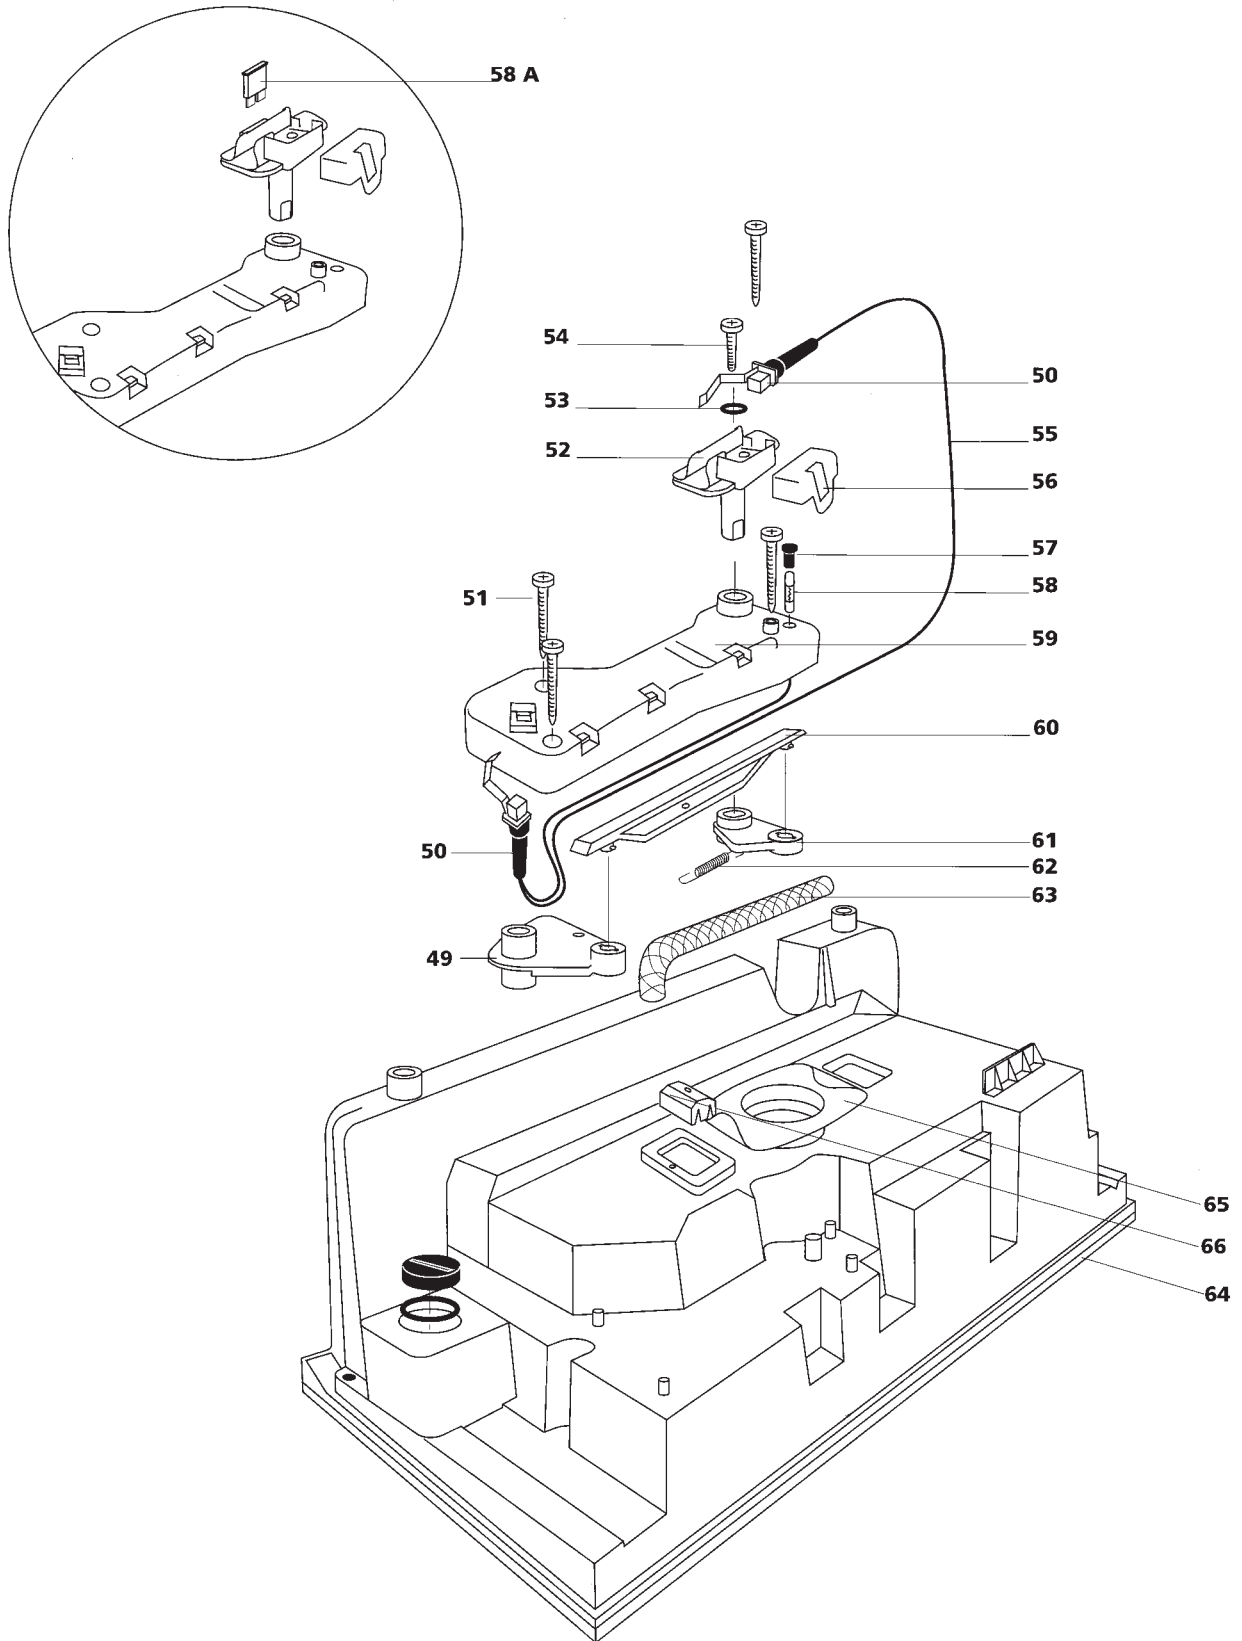

Cassette C3

Cassette C3

Single spare part number Assembly spare part number

1	Spring clip retainer	16169	1635078
2	Clip retainer		
3	Clip		
4	Drip tray	1616678	
5	Plug fill bottle		
6	O-ring		
7	Ball float		
8	O-ring		
9	Stop retainer		
10	Nylon bushing		1637762
11	Spring flush knob		
12	Flush knob		
13	Screw		
14	Plug flush knob		
15	Cover		1619462
16	Hinge post	1618362	
17	Hinge pin		
18	Seat		
19	Tissue cap		
20	Tissue holder		
20	A Tissue bracket		
21	Tissuewell		
22	O-ring		
23	Bowl		
24	Dial support		1617110 1617162
25	Magnet		
26	Level indicator dial		
27	Decal level indicator		
28	Lens		
29	Level indicator bezel		
30	Bench		
31	Base		
32	Frontpanel		
33	Basepad		
34	Extension frontpanel	1626662	
35	Watersupply tube		
36	Electric valve		23709
37	Hose barb	23851	
38	Hose nut		
39	Watertube		
40	Clamp		16833
41	Vacuumbreaker		
42	Flush tube		2010362
43	O-ring		
44	Nozzle		
45	Electric connection mechanism		
46	Electric connection valve		
47	Electric connection relay		
48	Relay	20106	