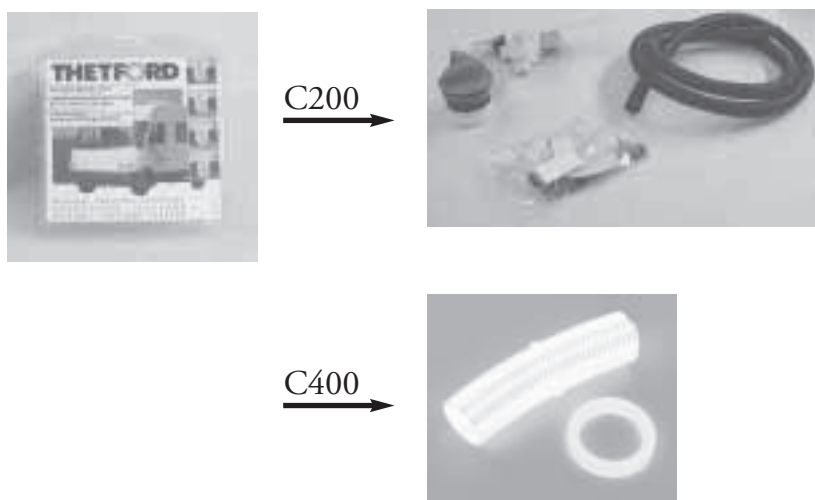

Aqua Magic Bravura

Aqua Magic V

Accessories Aqua Magic and Electra Magic

Accessories Electra Magic

Accessorie for Cassette C200/C400

Accessories Aqua Magic and Electra magic

	Sparepart	Sparepart number
1.	Closet flange MPT	02620
2.	Closet flange FPT	02621
3.	Vent kit	
4.	Nipple	08648
5.	Blade seal	08308 (For toilets produced until 30 March
6.	Blade seal	24654 (For toilets produced after 30 March
7.	Seal	
8.	Seal hub	
9.	Seal valve	01436
10.	Seal valve	01457
11.	Seal perimeter	
12.	Bayonet ring	0163962
13.	Adaptor bond-on	0165962
14.	Cap	01664
15.	Hose adaptor (curved)	01665
16.	Adaptor threaded	0195962
17.	Seal hopper	
18.	Bumper hose adaptor	02593
19.	Slide ez Valve	35770
20.	Slide ez Valve seal package	35776