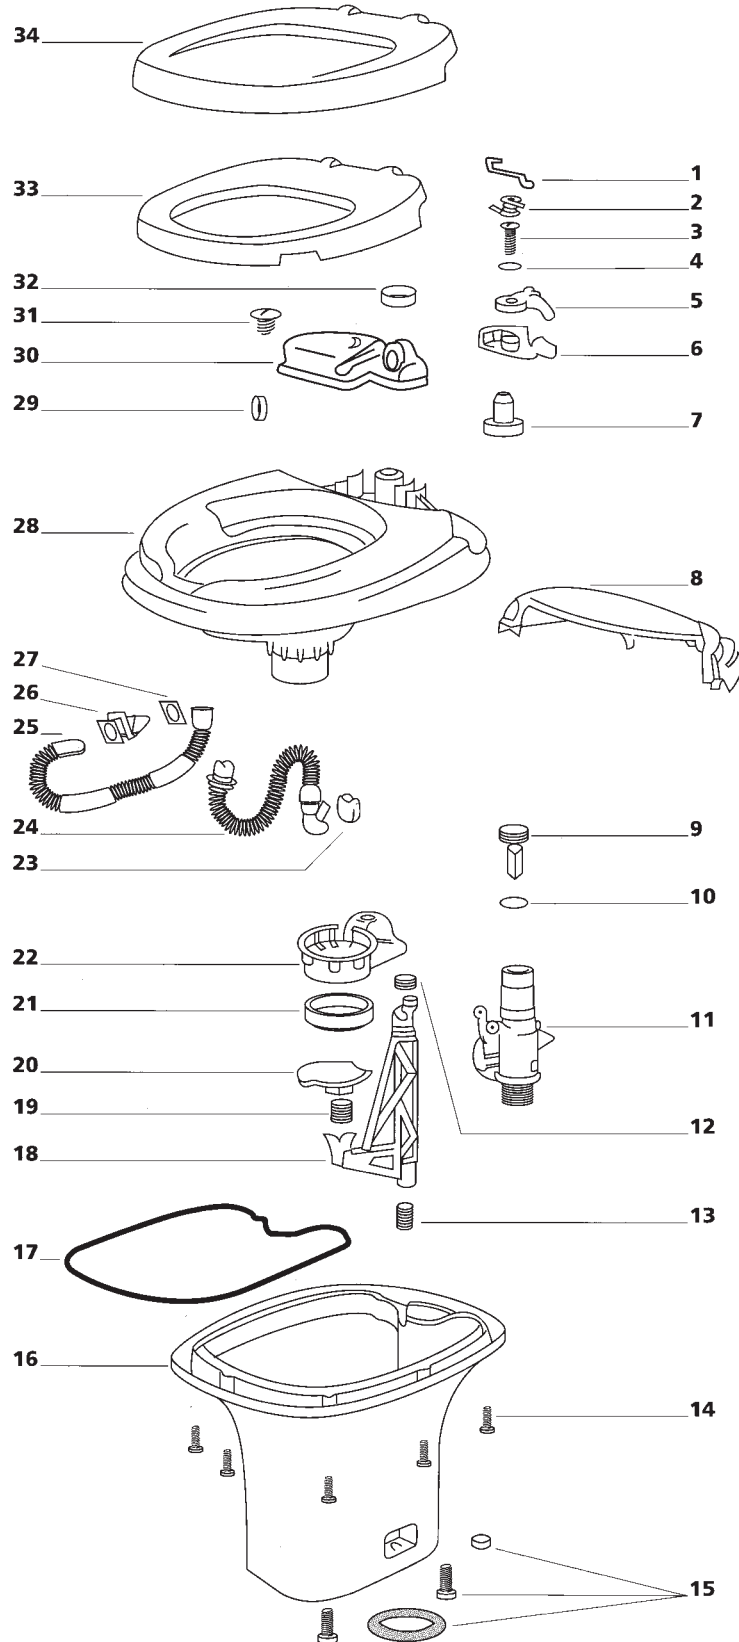

Aqua Magic Starlite/Galaxy

Aqua Magic Starlite/Galaxy

	Single spare part number	Assembly spare part number
1	Cover parchment	
2	Cover grey tan/pad	
3	Hinge pin	1618362
4	Seat	
		36768 (Seat and cover white) 36769 (Seat and cover Parch)
5	Top hole plug	
6	Vacuum breaker	2070210
7	Hose clamp	02504
8	Hose clamp	02504
9	Hose clamp	02504
10	Hose clamp	02504
11	Tube	
12	Tube	
13	Screw	03994
14	Closest flange seal	
15	Nut	
16	Closest bolt	
		08975
17	Aquamagic ball valve	
		09868 (includes 14)
18	Ball valve drive arm	
19	Lock washer	
20	Base assy nut	
21	Spring	
22	Spring	
23	Push link	
24	Drive arm	
25	Retaining ring	
26	Pedal arm	
27	Base&cover mechanism	
	Blade	24502
28	Screw	
29	Cotter pin	
30	Bushing	
31	Lever plate	
32	Pedal arm	
33	Bushing	
34	Pedal open / Pedal flush	
Mechanism seals package		08368
Mechanism Aquam magic Complete (items 14 to 34) For toilets between March 1985 and July 1990		14622
Mechanism Aquam magic Complete (items 14 to 34) For toilets after July 1990)		24203
Lipseal		08308

Aqua Magic IV

Aqua Magic IV high and low

	Single spare part number	Assembly spare part number
1	Link ball valve	
2	Spring lever return	12523
3	Screw	
4	Washer	
5	Water lever	
6	Flush lever	12515
7	Bearing	
8	Cover mechanism	
9	Float	24846
10	O-ring	
11	Water valve	
12	Actuator arm seal	12480
13	Actuator spring	12517
14	Screw	
15	Closet bolt pkg.	12524
16	Base	
17	P.T.I.	
18	Actuator arm high	12479
18	Actuator arm low	12923
19	Blade spring	12519
20	Blade	12482
21	Blade seal	12481
22	Blade track	12520
23	Flapper	
24	Overflow tube	
25	Flush tube	
26	Nozzle	
27	Gasket	
28	Bowl	
29	Seal	
30	Reservoir tank	
31	Screw	
32	Retaining band	
33	Seat	2464110 (Ivory) 2464157 (Parch) 2464162 (White)
34	Cover	