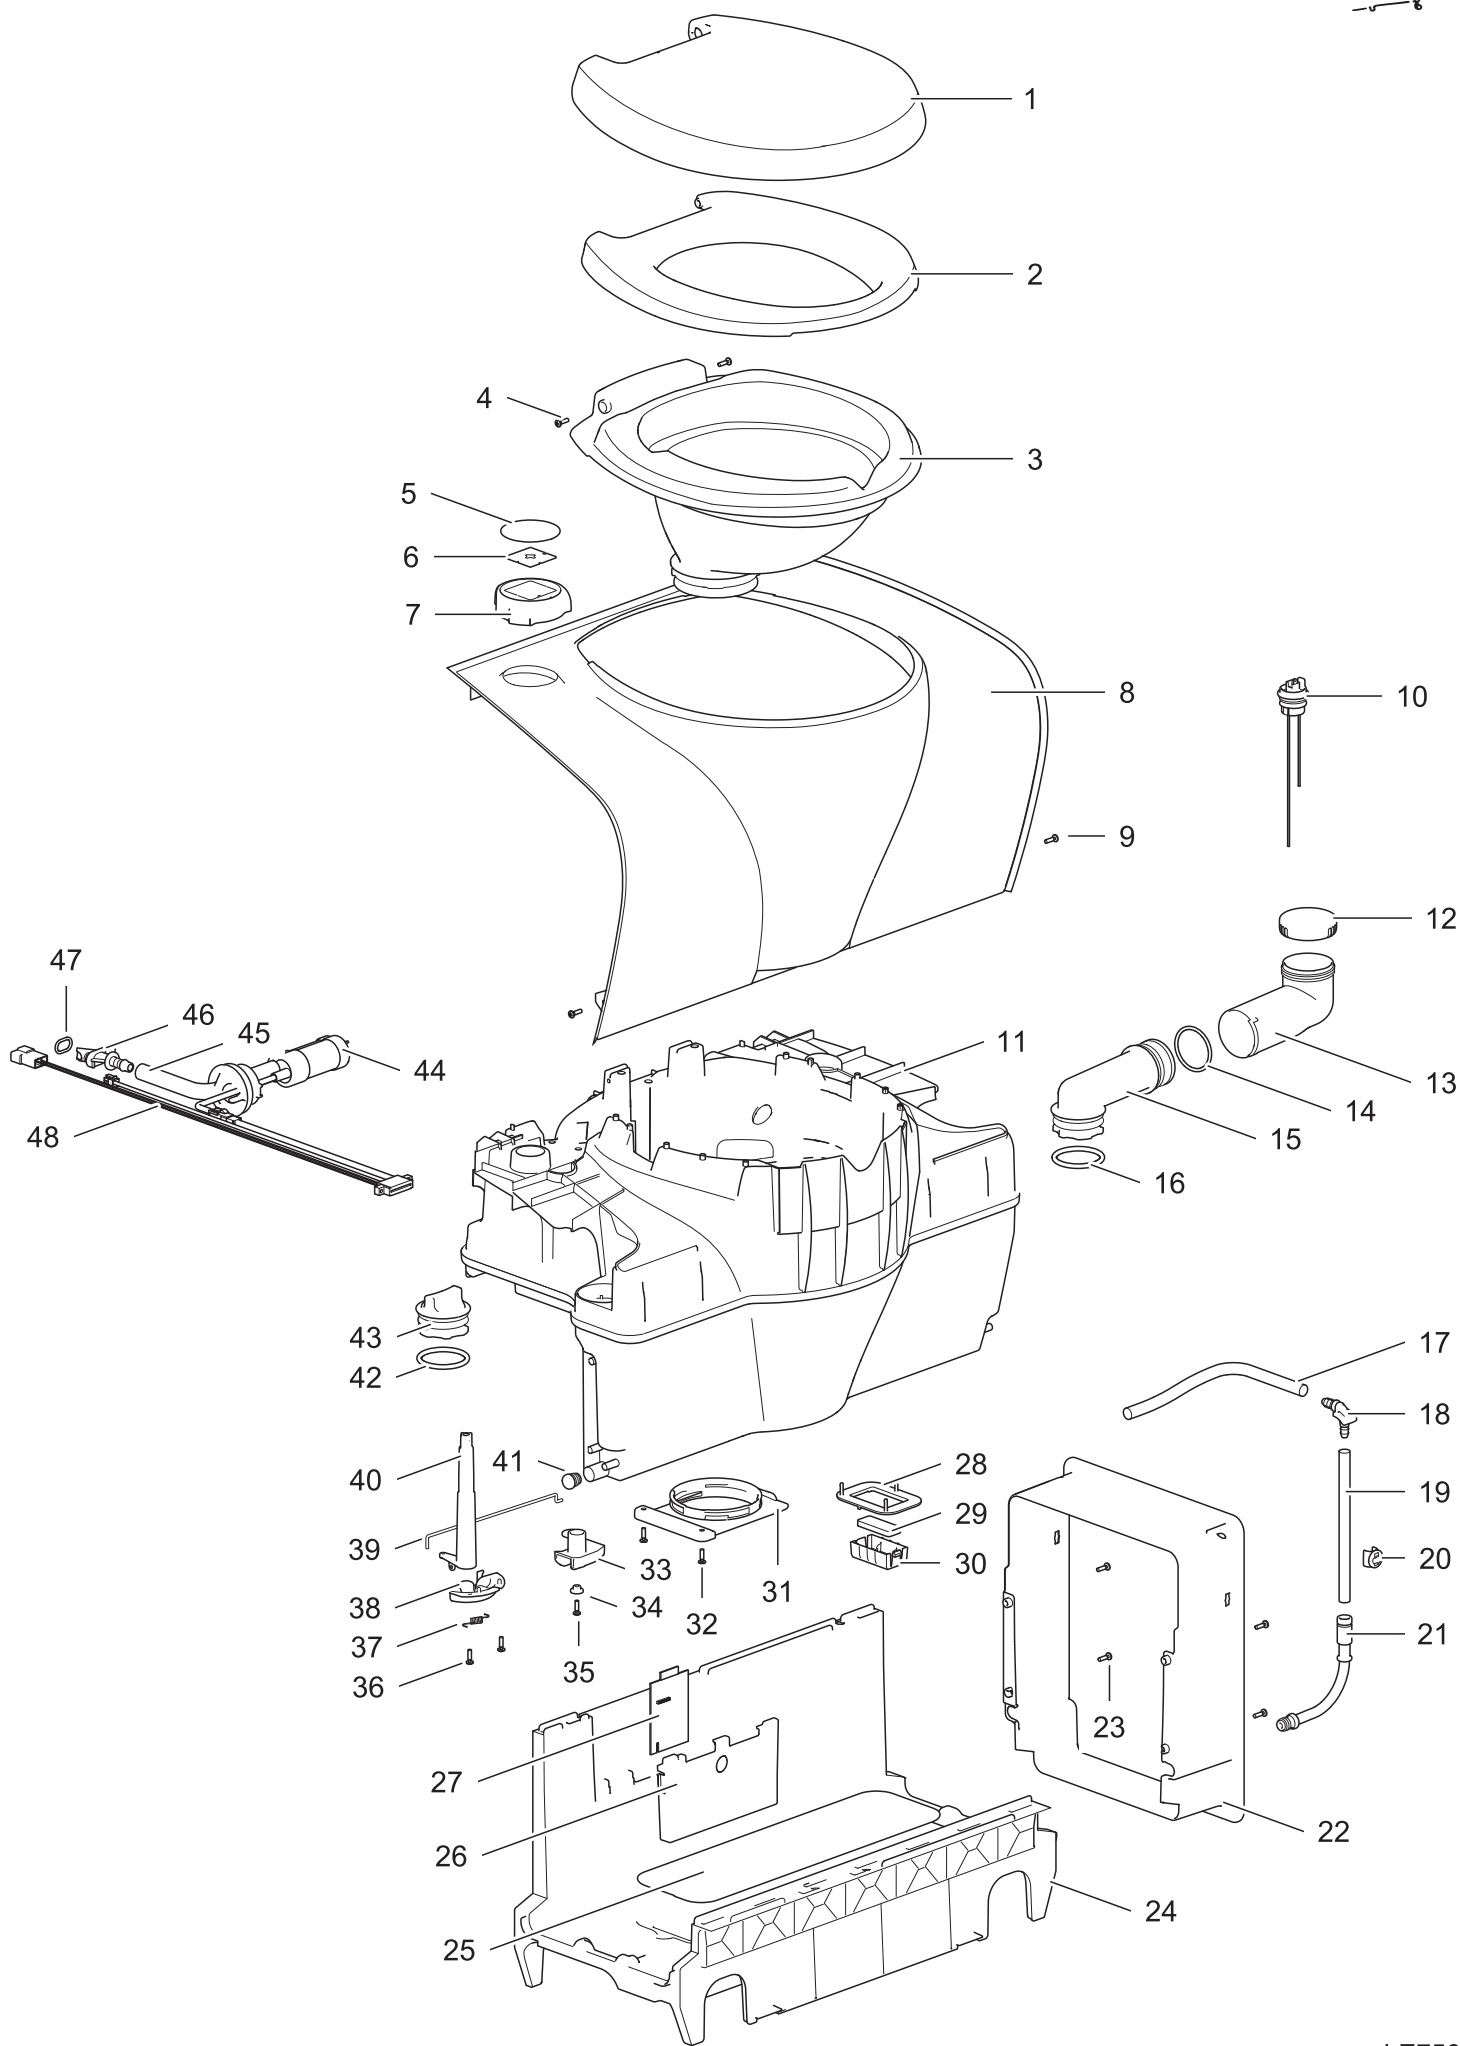

C250/260 Holdingtank

	Single spare part number	Assembly spare part number	
1	Blade opener	2374392	
2	Seal		
3	Washer		
4	Holdingtank plate		
5	Seal mechanism	50724	
6	Lipseal	23721	
7	Blade arm driver		
8	Blade	50731	
9	Screw		
10	Sliding cover	5071806	
11	Bearing plate		
12	Blade arm		
13	Bushing/screw		
14	Vent lid	5074106	
15	Blade driver		
16	Support track		
17	Screw		
18	Vent button	0752492	
19	Spring		
20	Vent seal		
21	Retainer mechanism		
22	Vent lifter		
23	Vent pivot	50732	
24	Vent spring		
25	Seal vent		21528
26	Float stem		
27	Float	50725	
28	Measuring cup	2581006	
29	Pour out spout	5071992	
30	O-ring		
31	Complete Holdingtank	5070006	
	Complete Holdingtank Waste Transfer	5070106	
32	Wheel	50726	
33	Vent actuator		
34	Bracket	50728	
35	Telescopic system		
36	Vent spring		
37	Guide		
38	Handle grip	5073792	
39	Handle cover		

- Complete holdingtank mechanism : Spare assembly **5072706** (includes items 1 to 9 + 11,12,13,16,21 and bowl retainer bracket)

- Bracket/Guide : Spare assembly **5073806** (includes items 34,37)

- Repair kit holding tank mechanism (leakage) : **50758** (includes sliding cover, complete mechanism, bowl retainer bracket)